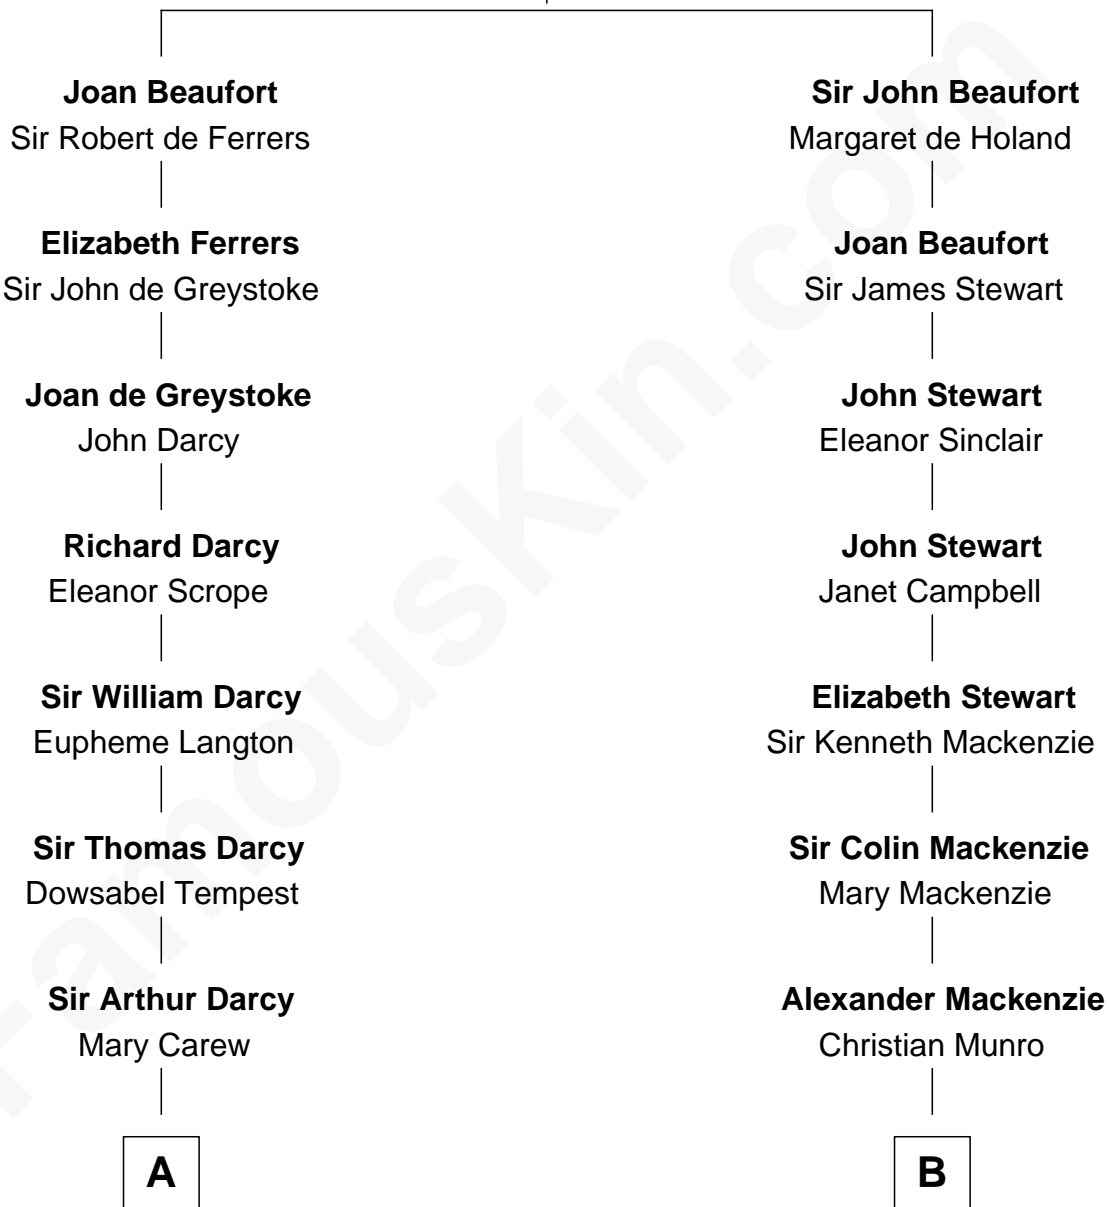

FamousKin.com

Relationship Chart of

Robert Treat Paine

Signer of the Declaration of Independence

13th cousin 3 times removed of

Eleanor Roosevelt

First Lady of President Franklin D. Roosevelt

John of Gaunt
Katherine Roet

Rev. Samuel Willard

Abigail Willard

Rev. Samuel Treat

Eunice Treat

Thomas Paine

Robert Treat Paine

Signer of Declaration of Independence

B