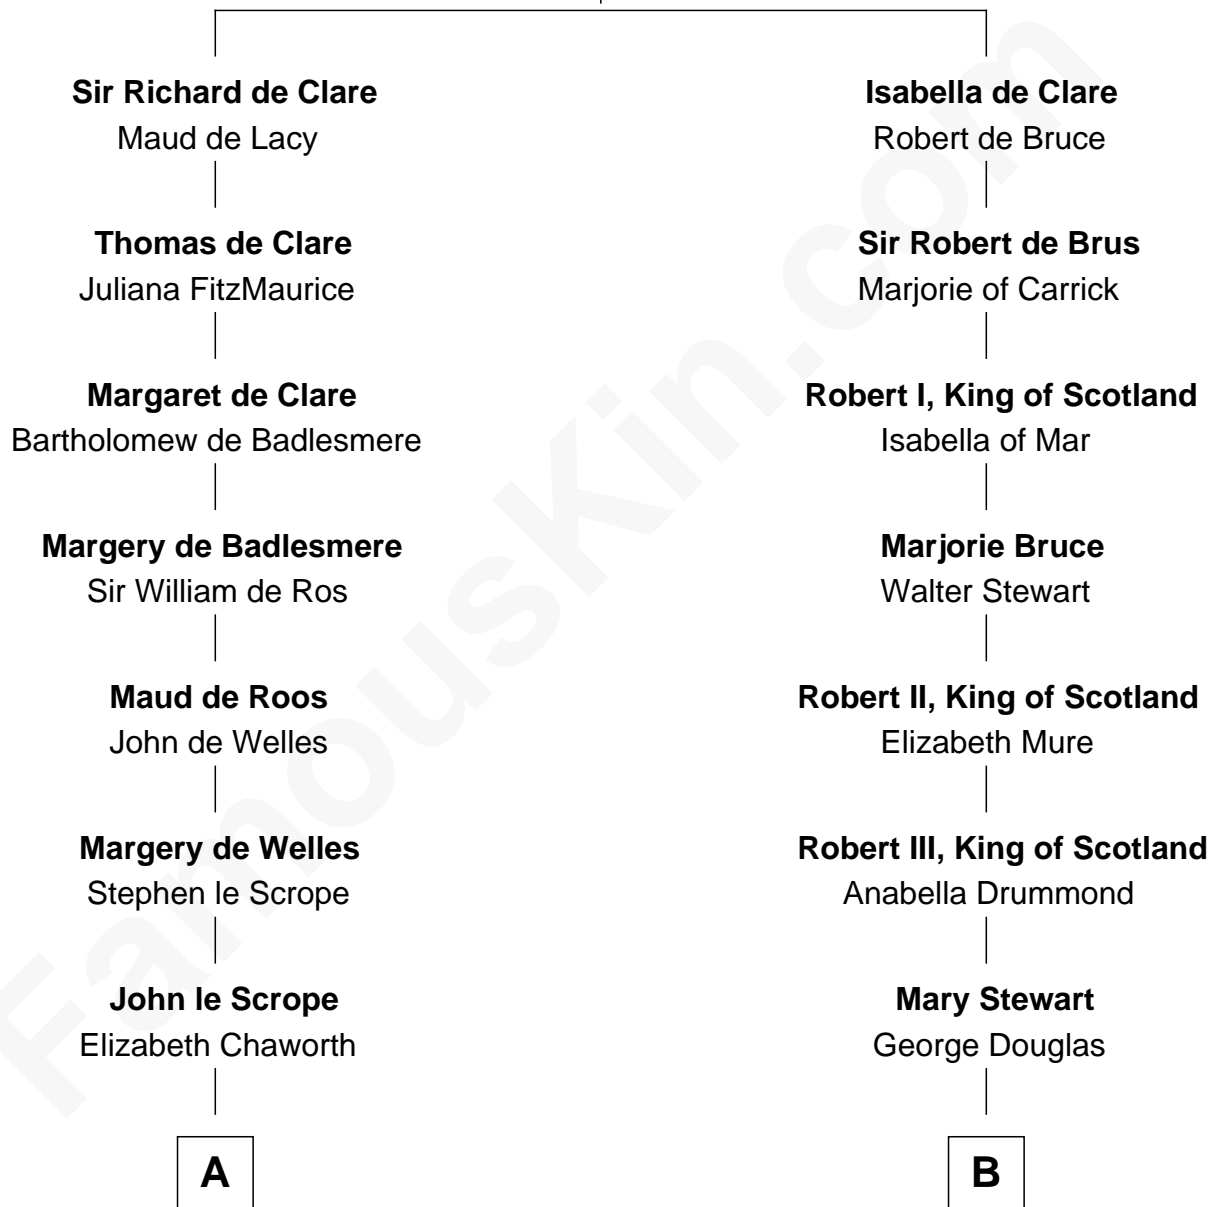

FamousKin.com

Relationship Chart of

Robert Treat Paine

Signer of the Declaration of Independence

17th cousin 3 times removed of

Theodore Roosevelt

26th U.S. President

Gilbert de Clare

Isabel Marshal

C

Anne Irvine

James Bulloch

James Stephens Bulloch

Martha Stewart

Martha Bulloch

Theodore Roosevelt

Theodore Roosevelt

26th U.S. President