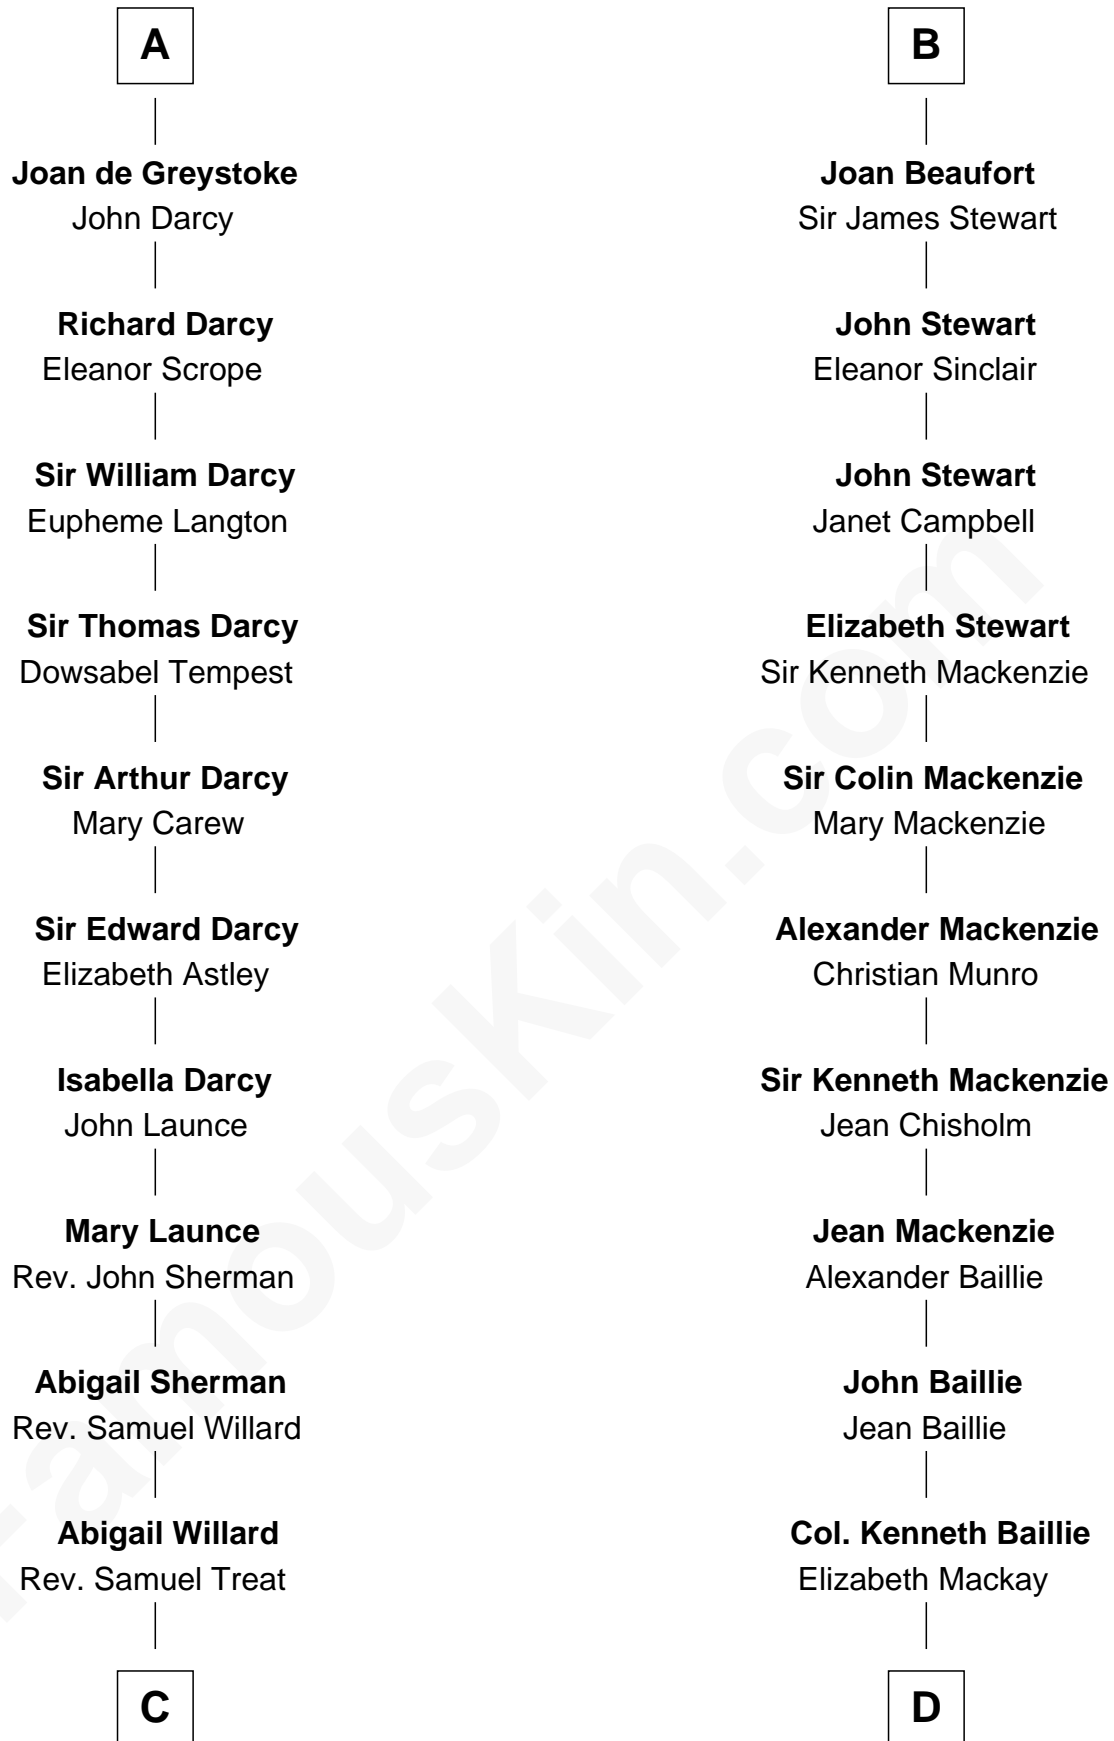

## Relationship Chart of

### Robert Treat Paine

*Signer of the Declaration of Independence*

18th cousin 3 times removed of

### Theodore Roosevelt

*26th U.S. President*

**C**

**Eunice Treat**  
Thomas Paine

**Robert Treat Paine**  
*Signer of Declaration of Independence*

**D**

**Ann Elizabeth Baillie**  
Dr. John Irvine

**Anne Irvine**  
James Bulloch

**James Stephens Bulloch**  
Martha Stewart

**Martha Bulloch**  
Theodore Roosevelt

**Theodore Roosevelt**  
*26th U.S. President*