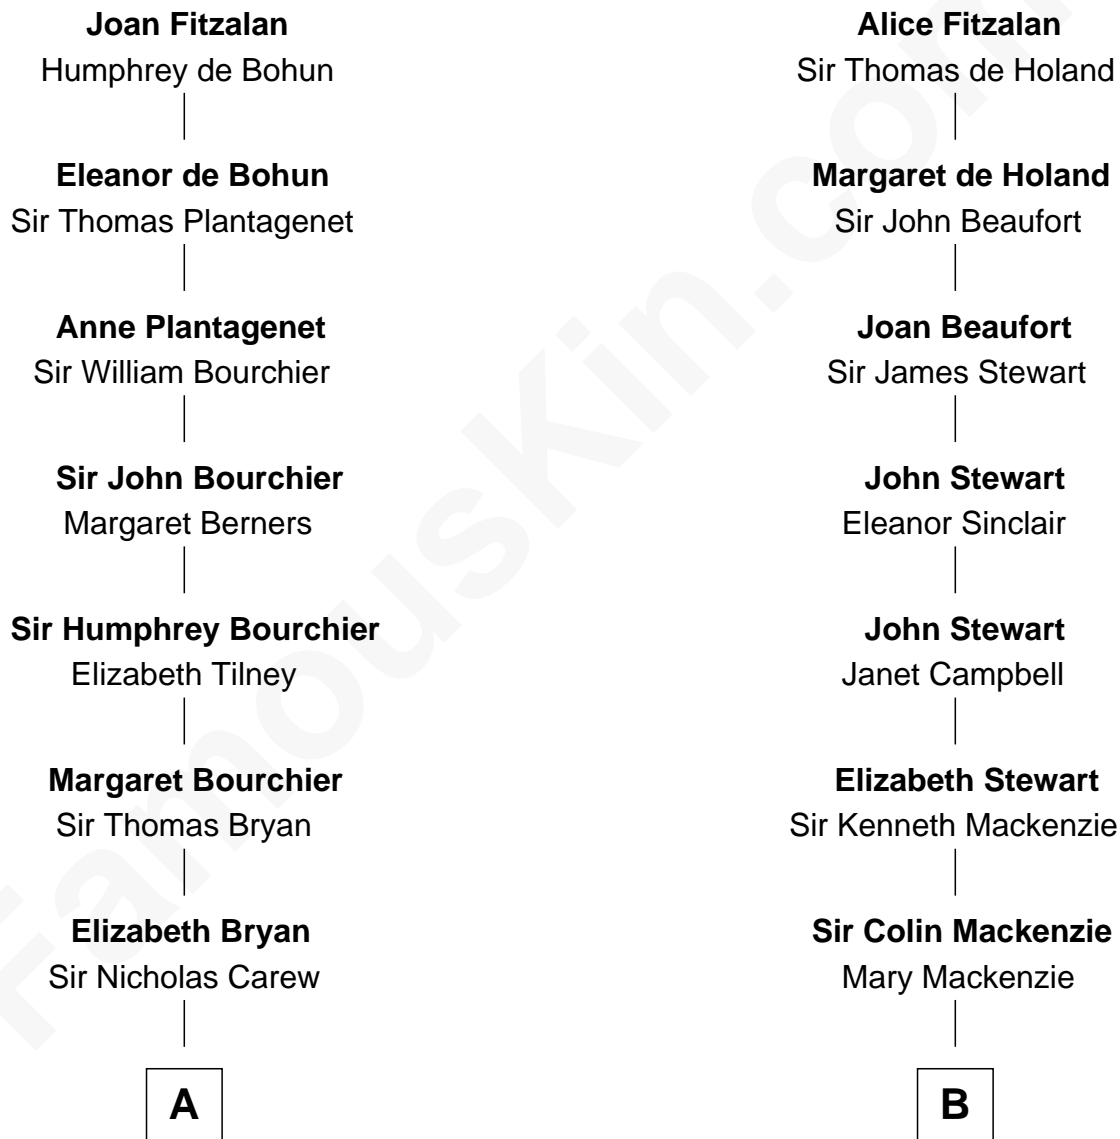

## Relationship Chart of

### Robert Treat Paine

*Signer of the Declaration of Independence*

14th cousin 2 times removed of

**Theodore Roosevelt**  
*26th U.S. President*

**Richard Fitzalan**  
Eleanor Plantagenet

**A**

**Mary Carew**  
Sir Arthur Darcy