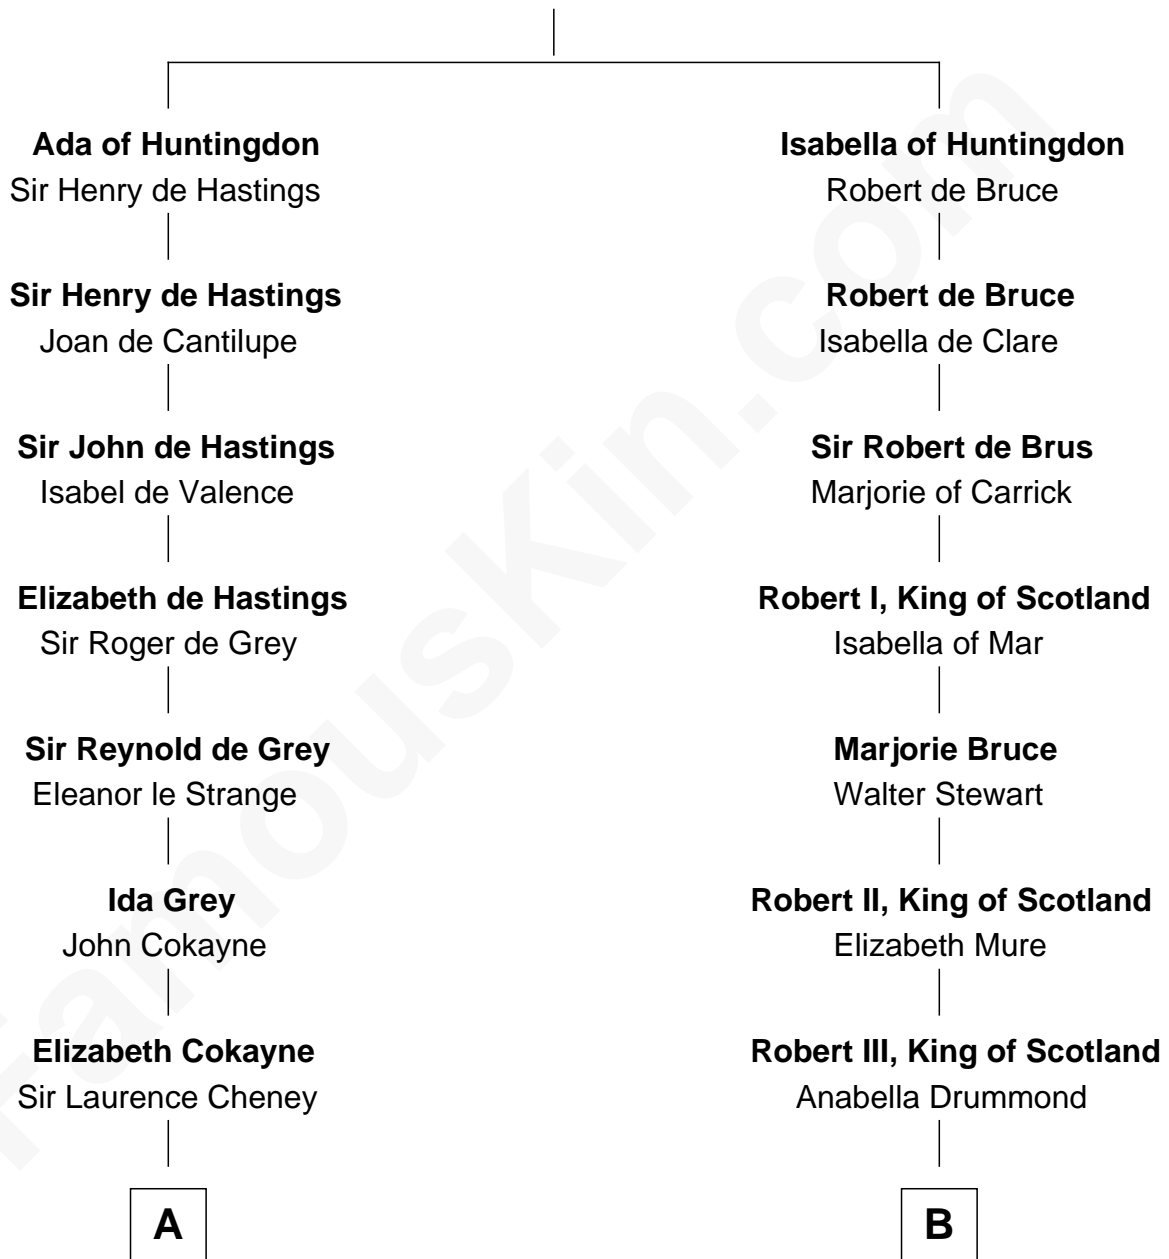

FamousKin.com Relationship Chart of

Robert Treat Paine

Signer of the Declaration of Independence

18th cousin 3 times removed of

Theodore Roosevelt

26th U.S. President

David of Huntingdon

Maud of Chester

C

Eunice Treat
Thomas Paine

Robert Treat Paine
Signer of Declaration of Independence

D

Dr. John Irvine
Ann Elizabeth Baillie

Anne Irvine
James Bulloch

James Stephens Bulloch
Martha Stewart

Martha Bulloch
Theodore Roosevelt

Theodore Roosevelt
26th U.S. President

FamousKin.com