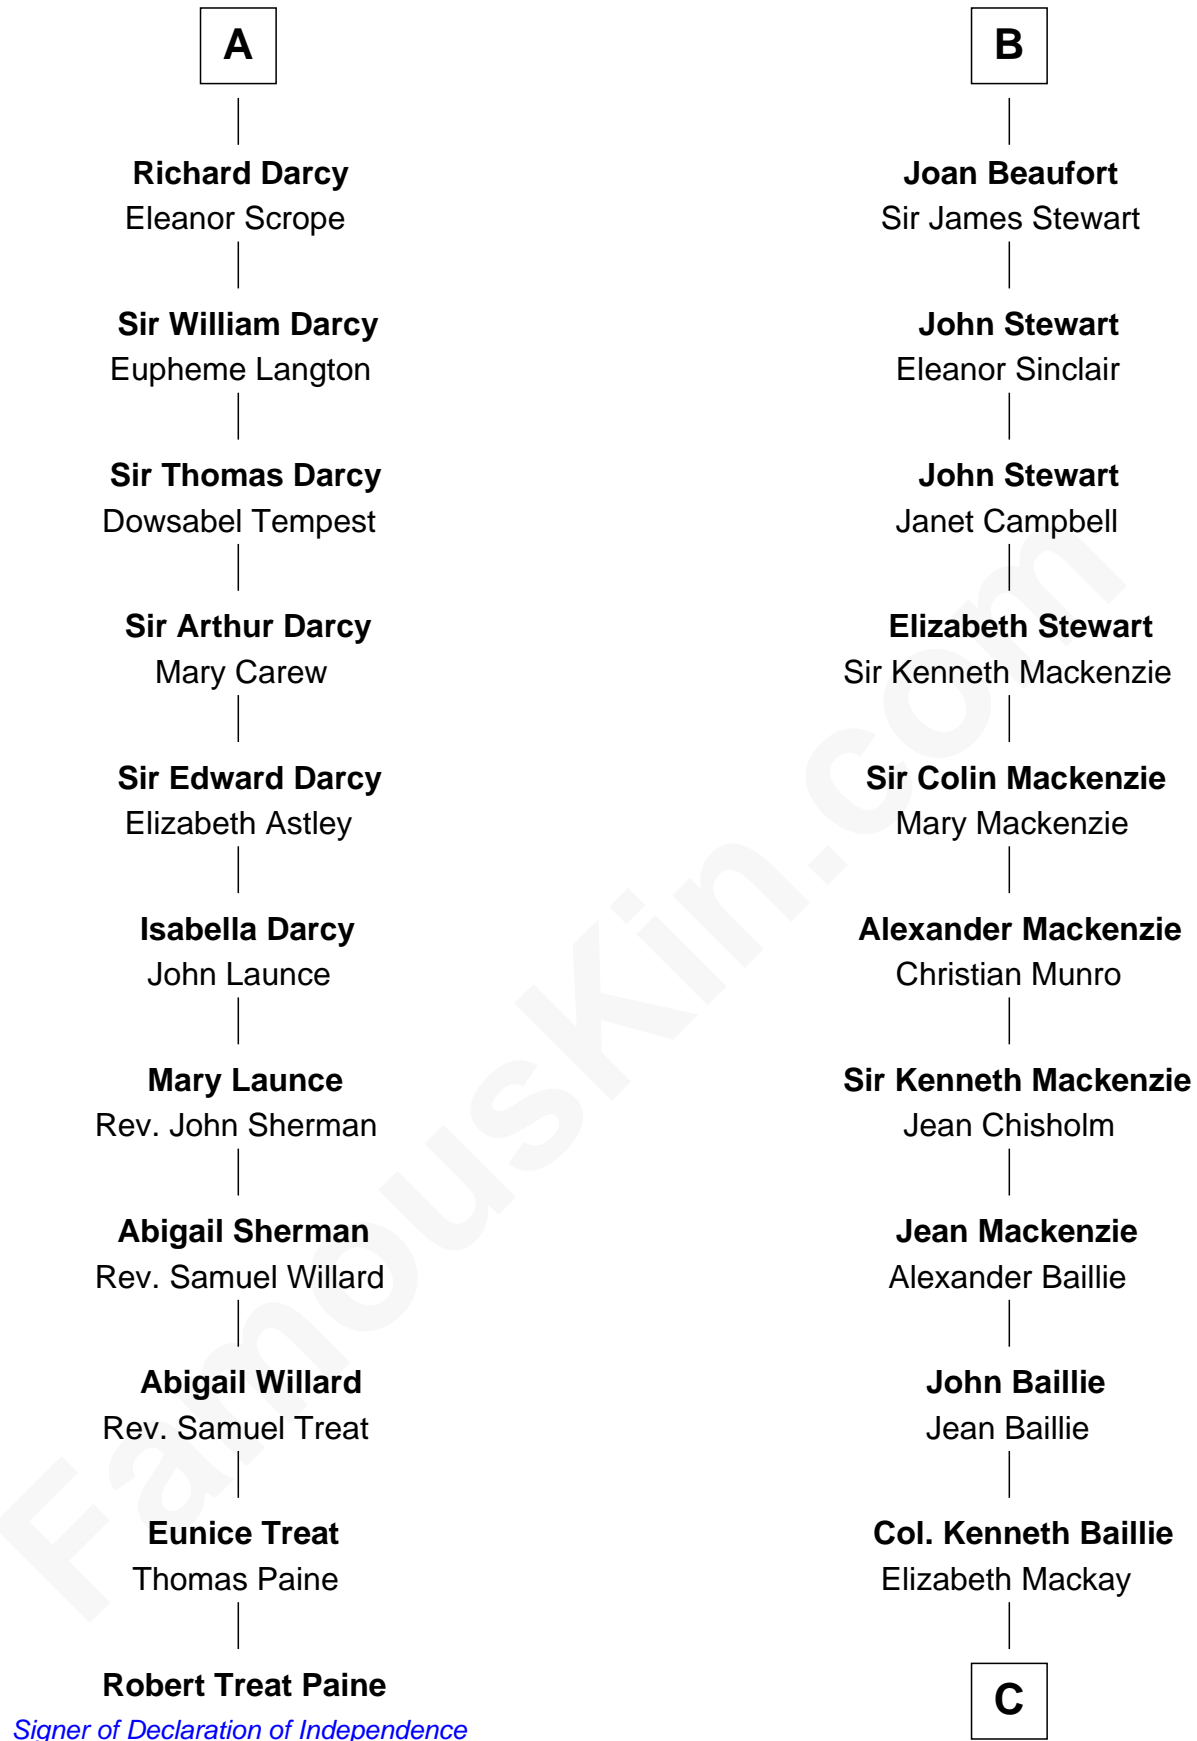

FamousKin.com

Relationship Chart of

Robert Treat Paine

Signer of the Declaration of Independence

17th cousin 4 times removed of

Theodore Roosevelt
26th U.S. President

Sir William Longespee
Ela of Salisbury

C

Ann Elizabeth Baillie

Dr. John Irvine

Anne Irvine

James Bulloch

James Stephens Bulloch

Martha Stewart

Martha Bulloch

Theodore Roosevelt

Theodore Roosevelt

26th U.S. President