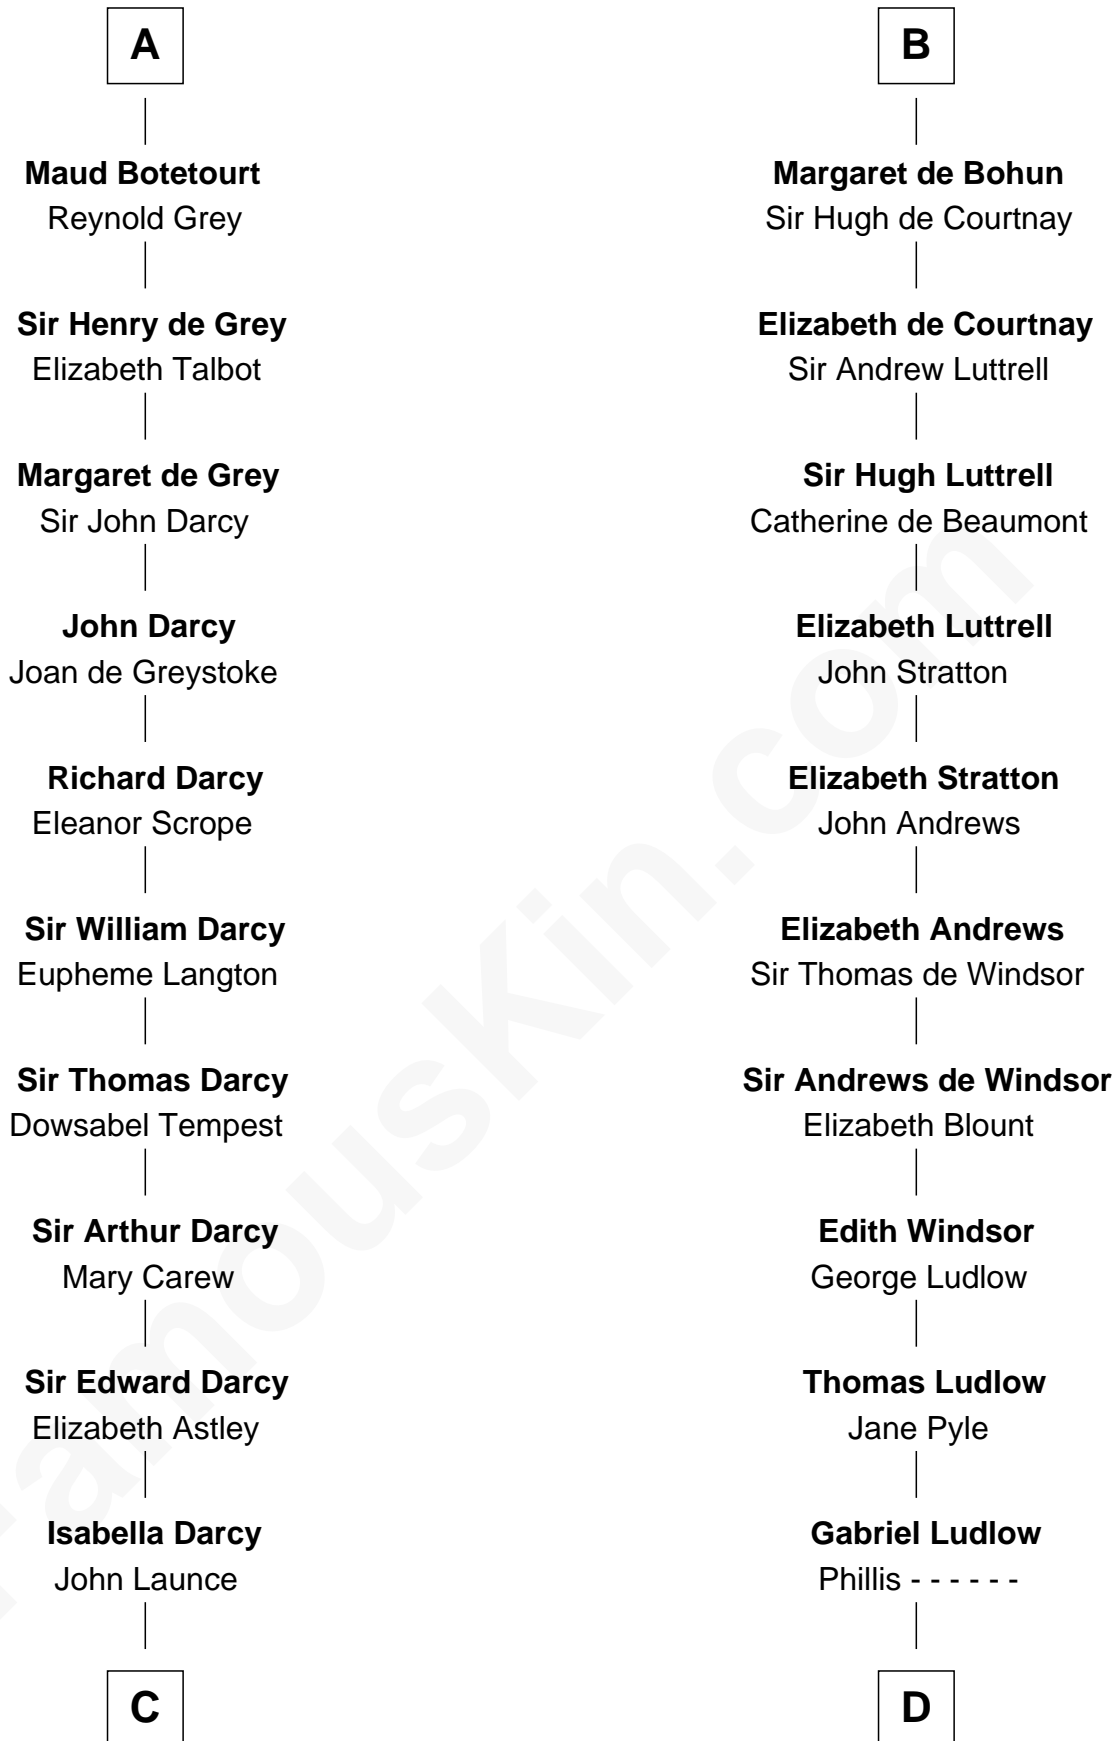

FamousKin.com

Relationship Chart of

Robert Treat Paine

Signer of the Declaration of Independence

20th cousin 1 time removed of

Carter Braxton

Signer of the Declaration of Independence

C

Mary Launce
Rev. John Sherman

Abigail Sherman
Rev. Samuel Willard

Abigail Willard
Rev. Samuel Treat

Eunice Treat
Thomas Paine

Robert Treat Paine
Signer of Declaration of Independence

D

Sarah Ludlow
Col. John Carter

Col. Robert Carter
Elizabeth Landon

Mary Carter
George Braxton

Carter Braxton
Signer of Declaration of Independence