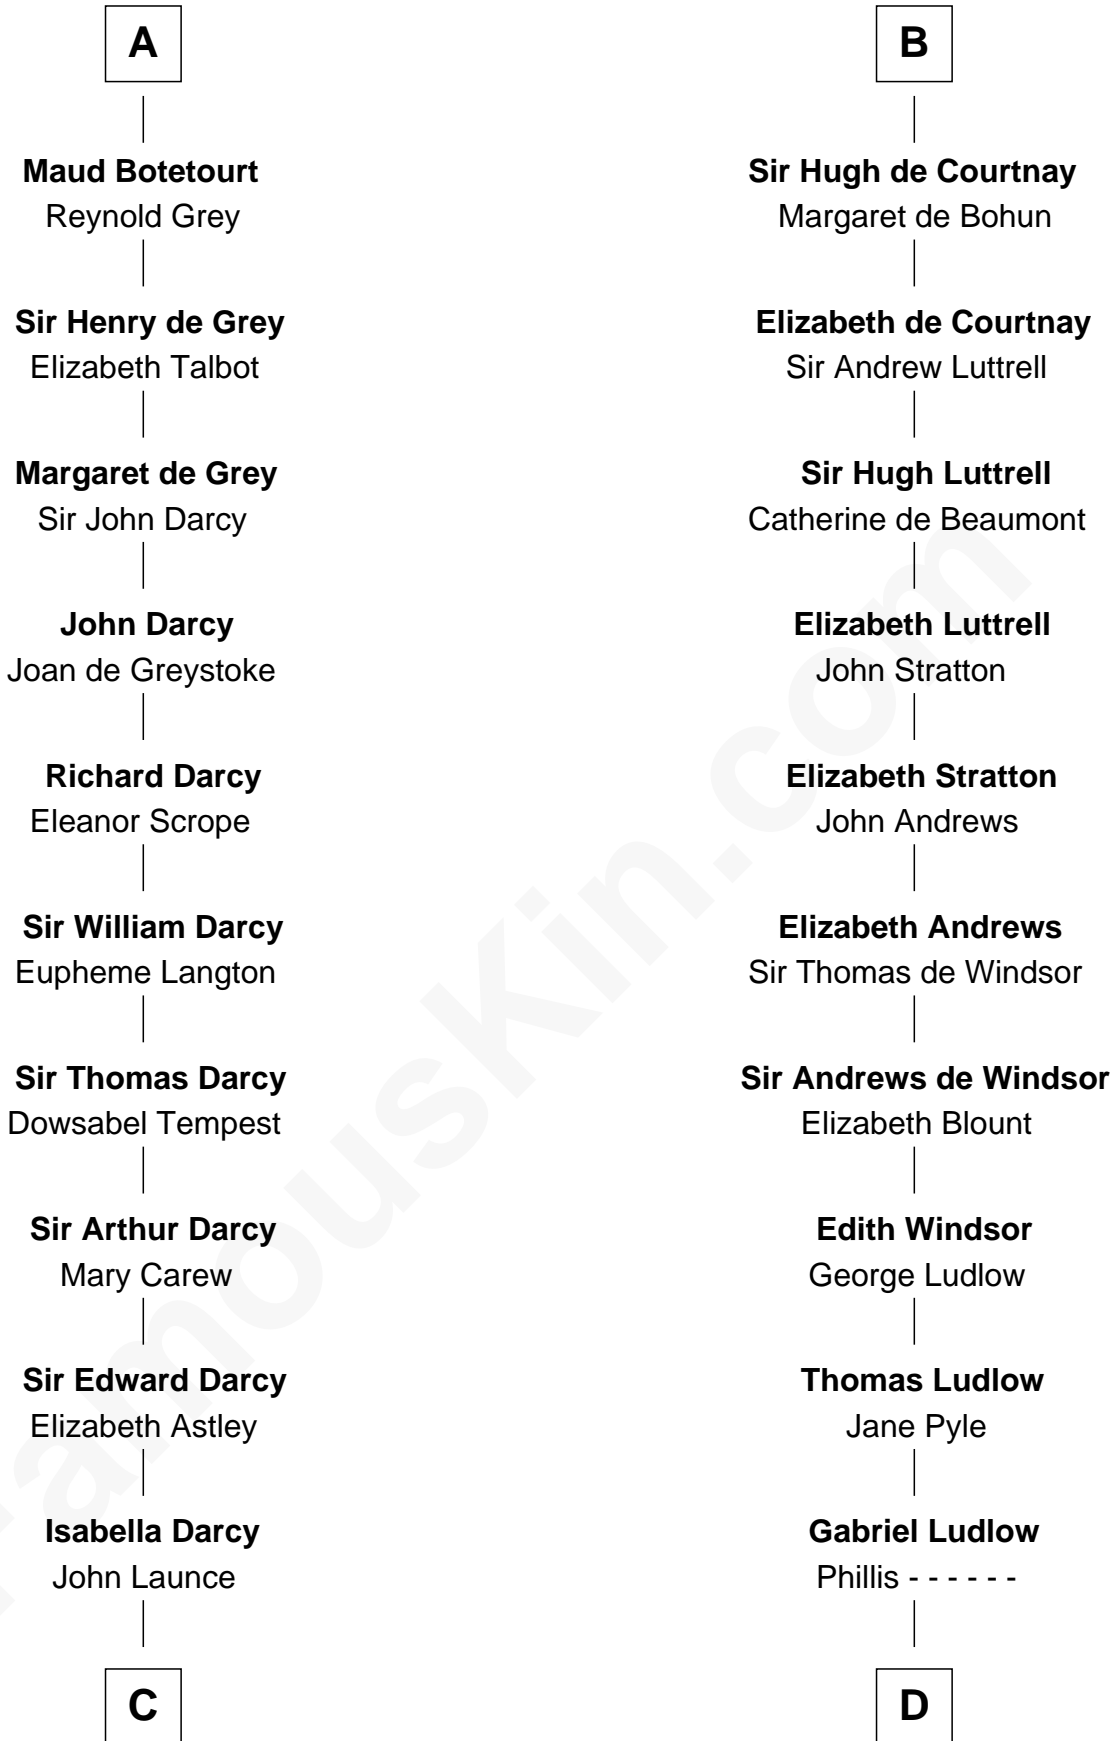

FamousKin.com

Relationship Chart of

Robert Treat Paine

Signer of the Declaration of Independence

20th cousin 1 time removed of

Carter Braxton

Signer of the Declaration of Independence

Sir Robert de Beaumont

Isabel de Vermandois

C

Mary Launce
Rev. John Sherman

Abigail Sherman
Rev. Samuel Willard

Abigail Willard
Rev. Samuel Treat

Eunice Treat
Thomas Paine

Robert Treat Paine
Signer of Declaration of Independence

D