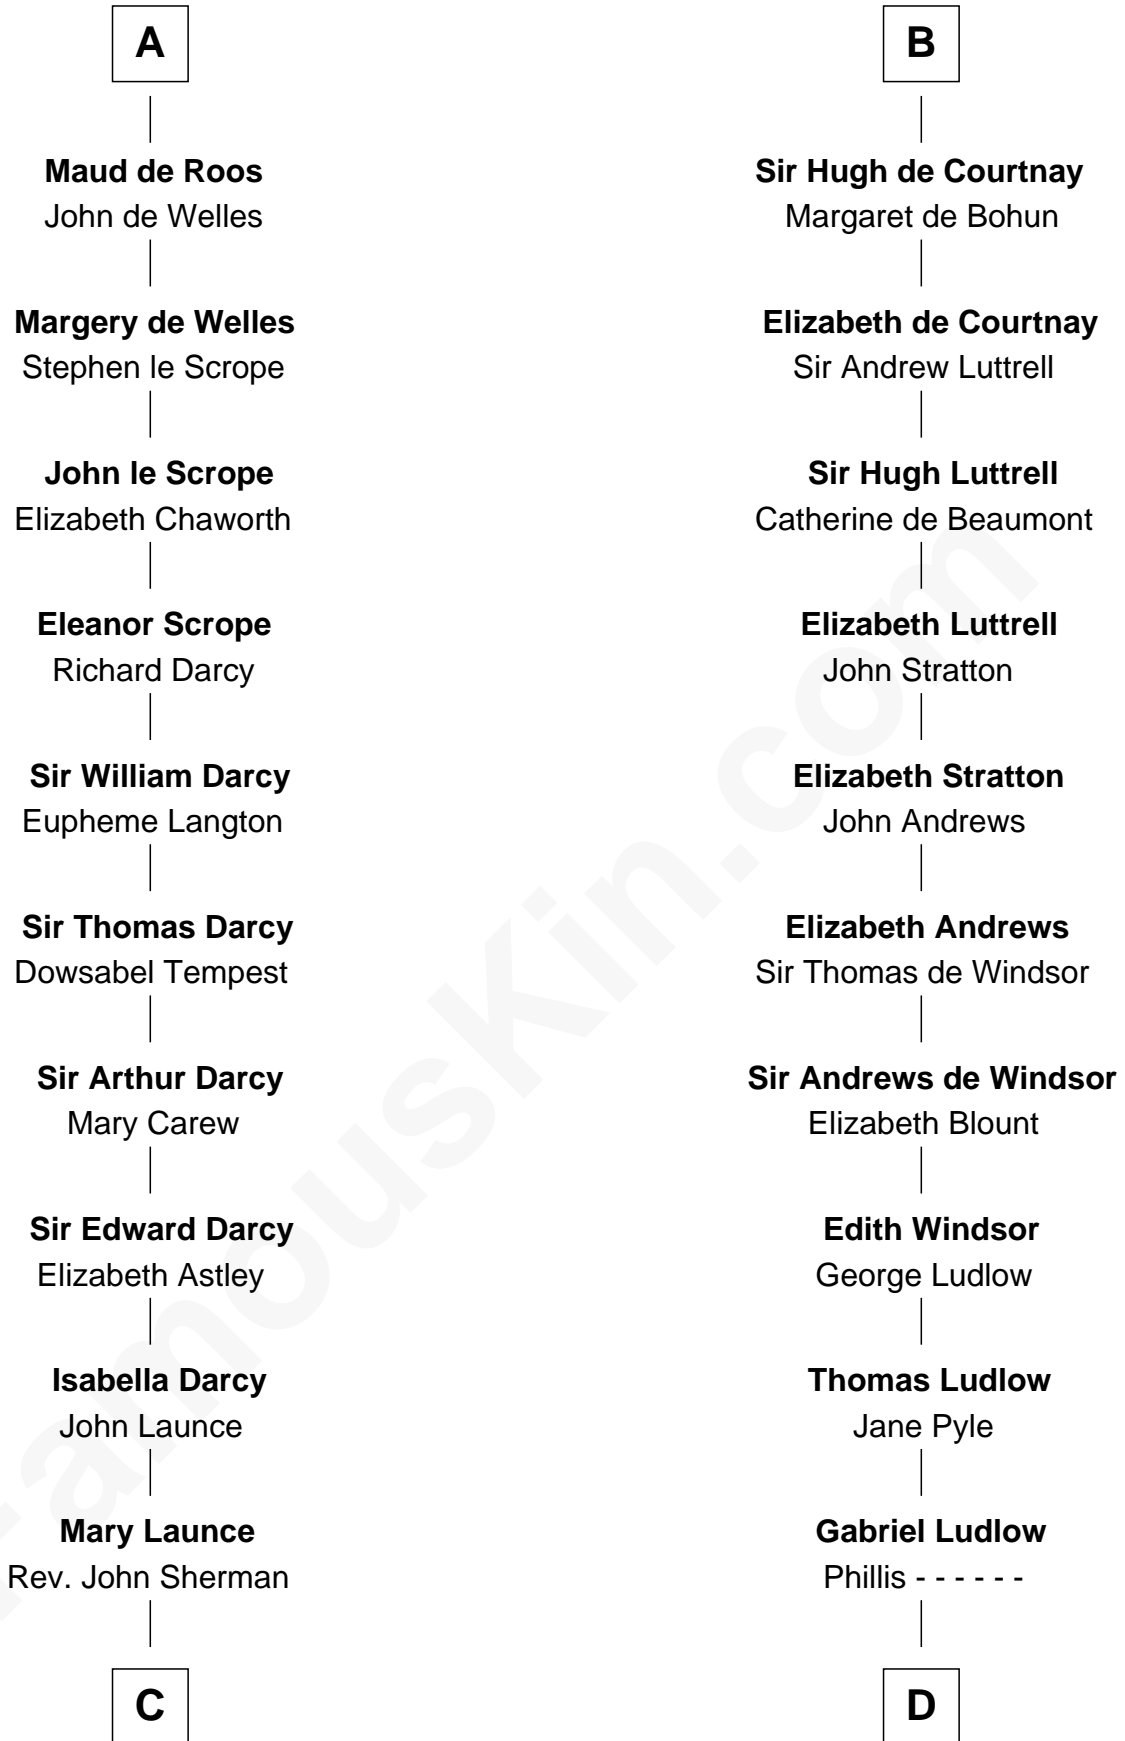

## Relationship Chart of

### Robert Treat Paine

*Signer of the Declaration of Independence*

20th cousin of

### Carter Braxton

*Signer of the Declaration of Independence*

**C**

**Abigail Sherman**  
Rev. Samuel Willard

**Abigail Willard**  
Rev. Samuel Treat

**Eunice Treat**  
Thomas Paine

**Robert Treat Paine**

*Signer of Declaration of Independence*

**D**

**Sarah Ludlow**  
Col. John Carter

**Col. Robert Carter**  
Elizabeth Landon

**Mary Carter**  
George Braxton

**Carter Braxton**

*Signer of Declaration of Independence*