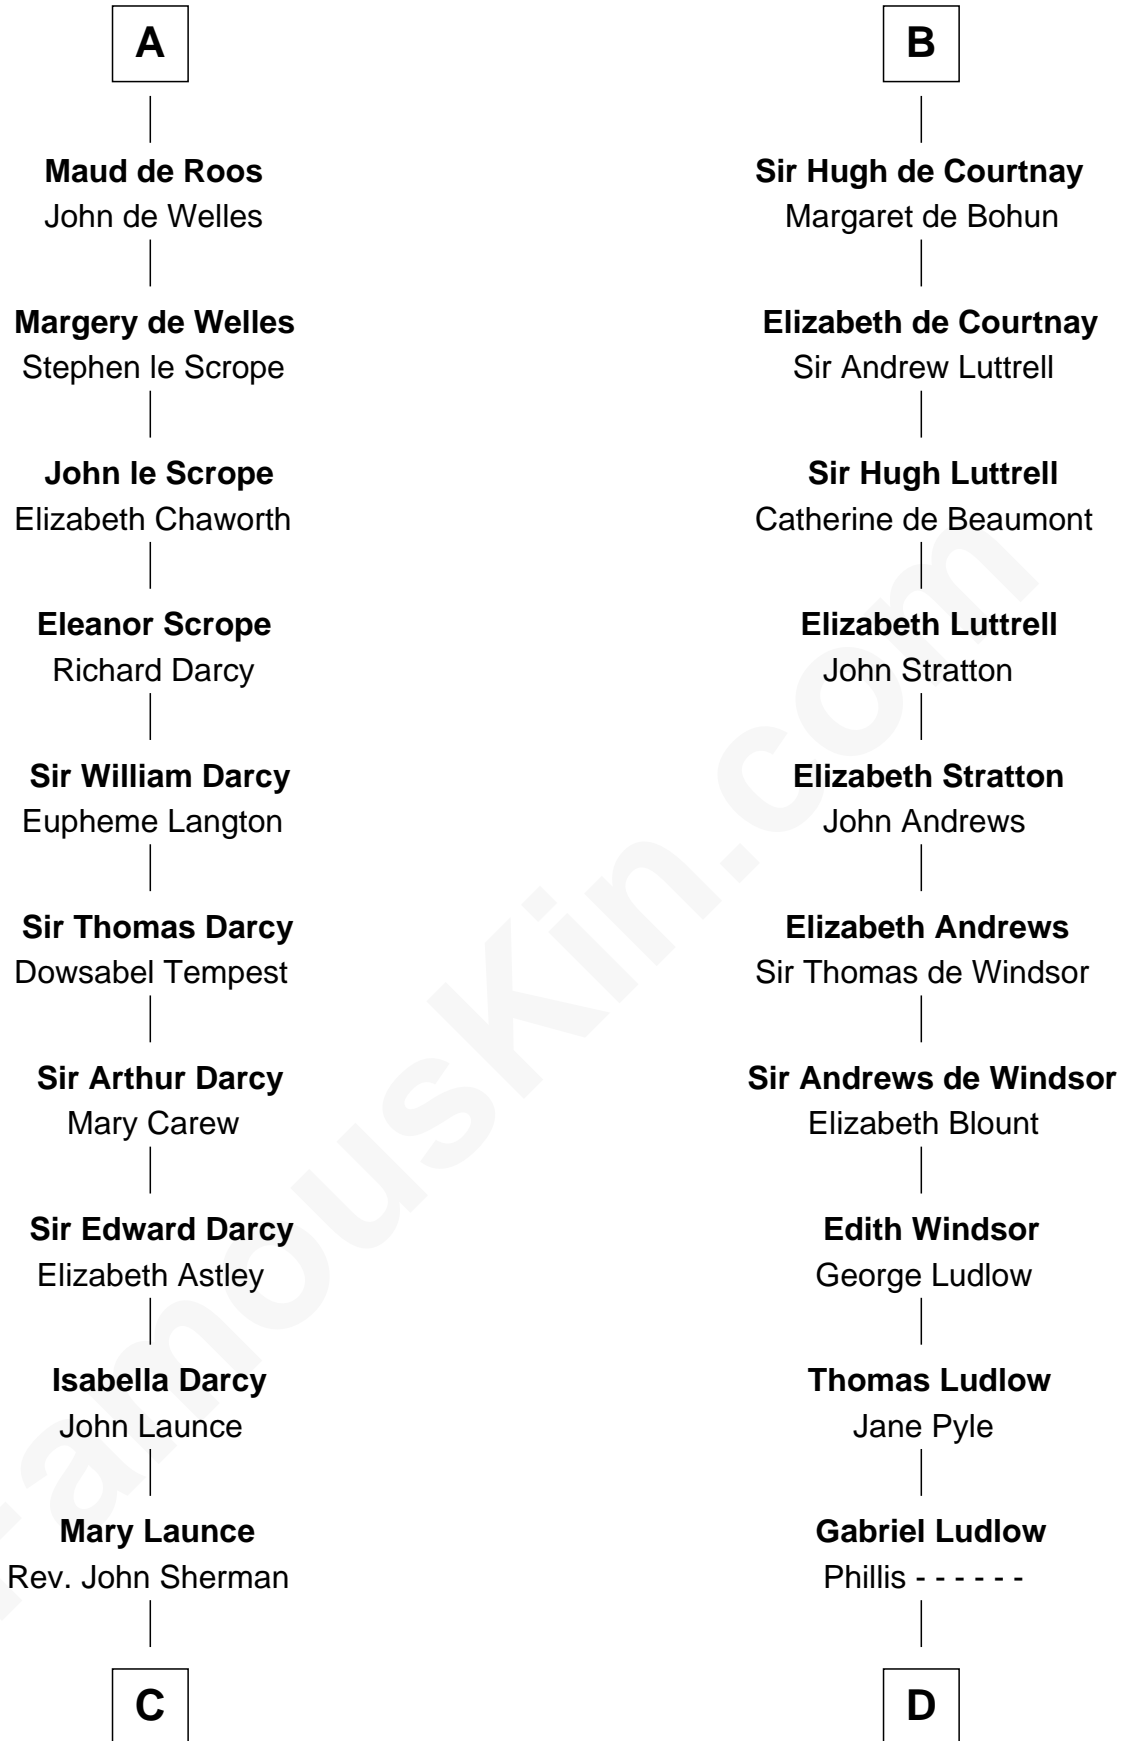

FamousKin.com

Relationship Chart of

Robert Treat Paine

Signer of the Declaration of Independence

20th cousin of

Carter Braxton

Signer of the Declaration of Independence

Simon I de St. Liz
Maud of Northumberland

C

Abigail Sherman
Rev. Samuel Willard

Abigail Willard
Rev. Samuel Treat

Eunice Treat
Thomas Paine

Robert Treat Paine
Signer of Declaration of Independence

D

Sarah Ludlow
Col. John Carter

Col. Robert Carter
Elizabeth Landon

Mary Carter
George Braxton

Carter Braxton
Signer of Declaration of Independence