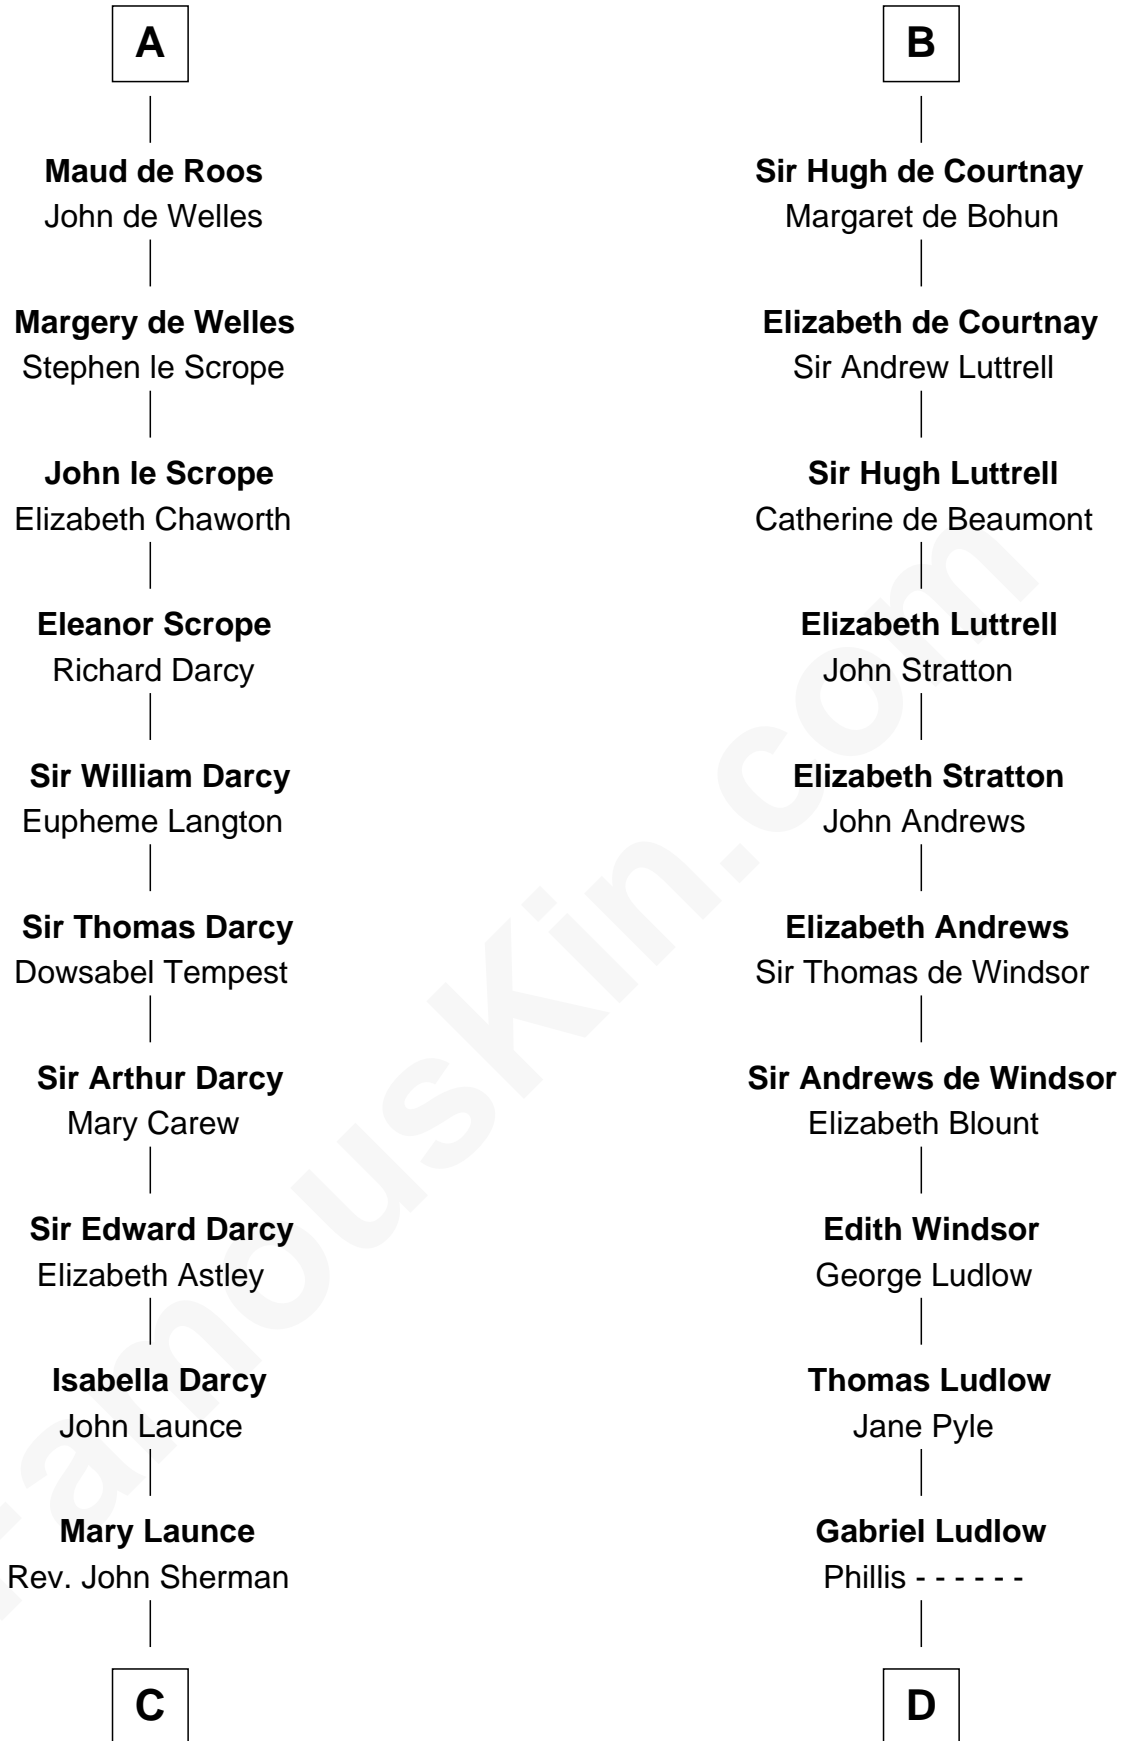

FamousKin.com

Relationship Chart of

Robert Treat Paine

Signer of the Declaration of Independence

20th cousin of

Carter Braxton

Signer of the Declaration of Independence

C

Abigail Sherman
Rev. Samuel Willard

Abigail Willard
Rev. Samuel Treat

Eunice Treat
Thomas Paine

Robert Treat Paine

Signer of Declaration of Independence

D

Sarah Ludlow
Col. John Carter

Col. Robert Carter
Elizabeth Landon

Mary Carter
George Braxton

Carter Braxton

Signer of Declaration of Independence