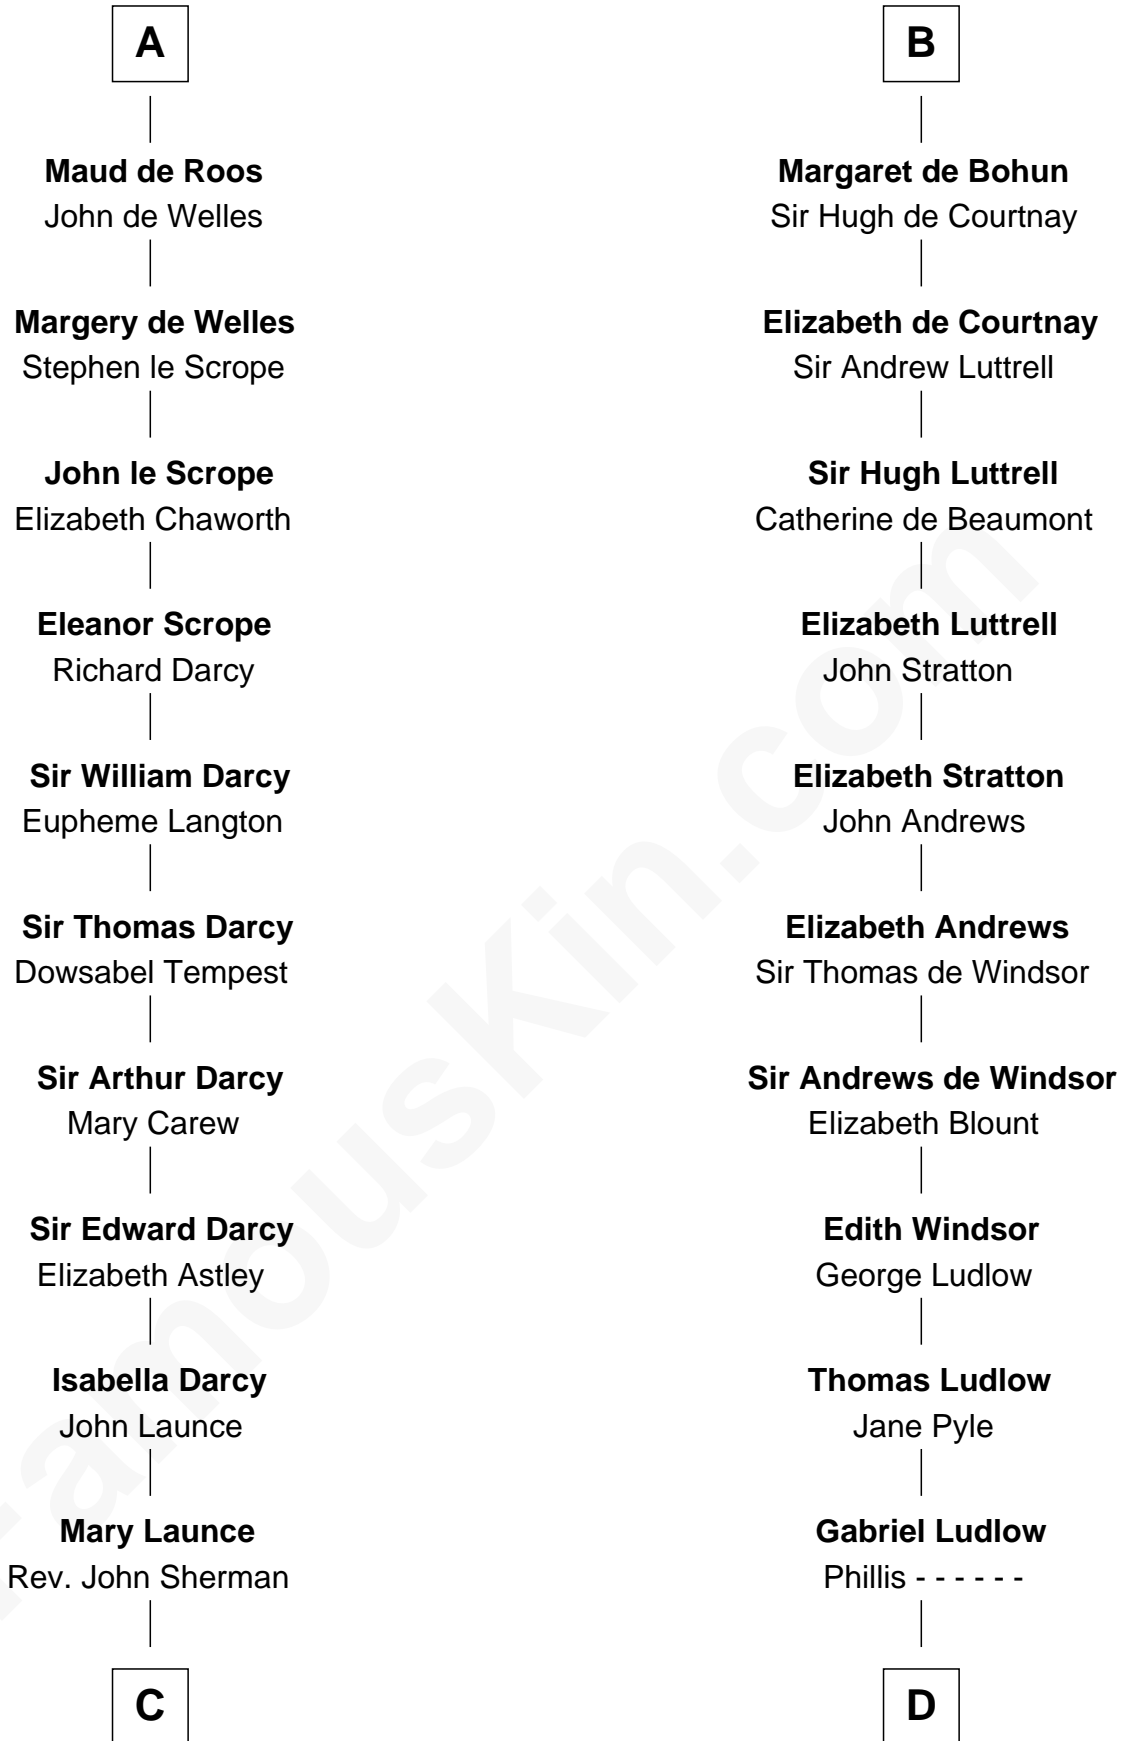

FamousKin.com

Relationship Chart of

Robert Treat Paine

Signer of the Declaration of Independence

20th cousin of

Carter Braxton

Signer of the Declaration of Independence

C

Abigail Sherman
Rev. Samuel Willard

Abigail Willard
Rev. Samuel Treat

Eunice Treat
Thomas Paine

Robert Treat Paine

Signer of Declaration of Independence

D

Sarah Ludlow
Col. John Carter

Col. Robert Carter
Elizabeth Landon

Mary Carter
George Braxton

Carter Braxton

Signer of Declaration of Independence