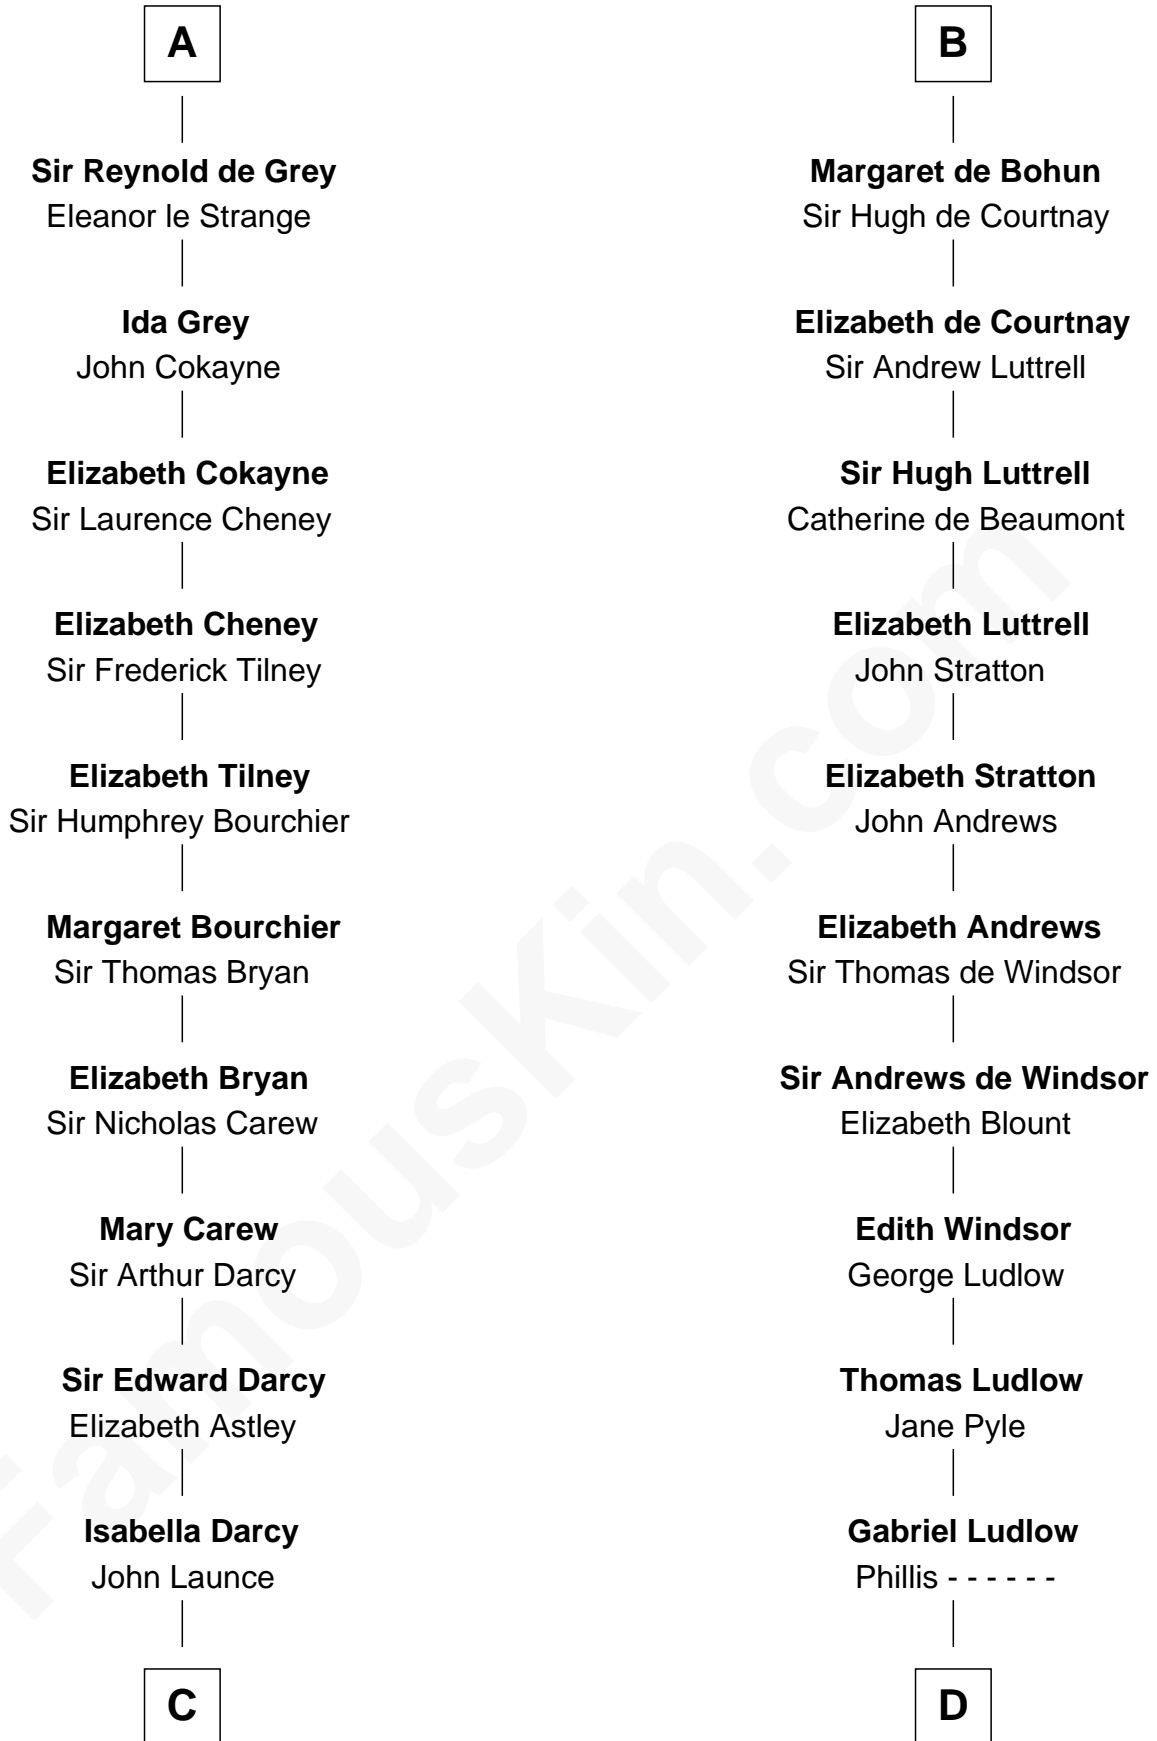

## Relationship Chart of

### Robert Treat Paine

*Signer of the Declaration of Independence*

20th cousin 1 time removed of

### Carter Braxton

*Signer of the Declaration of Independence*

**C**

**Mary Launce**  
Rev. John Sherman

**Abigail Sherman**  
Rev. Samuel Willard

**Abigail Willard**  
Rev. Samuel Treat

**Eunice Treat**  
Thomas Paine