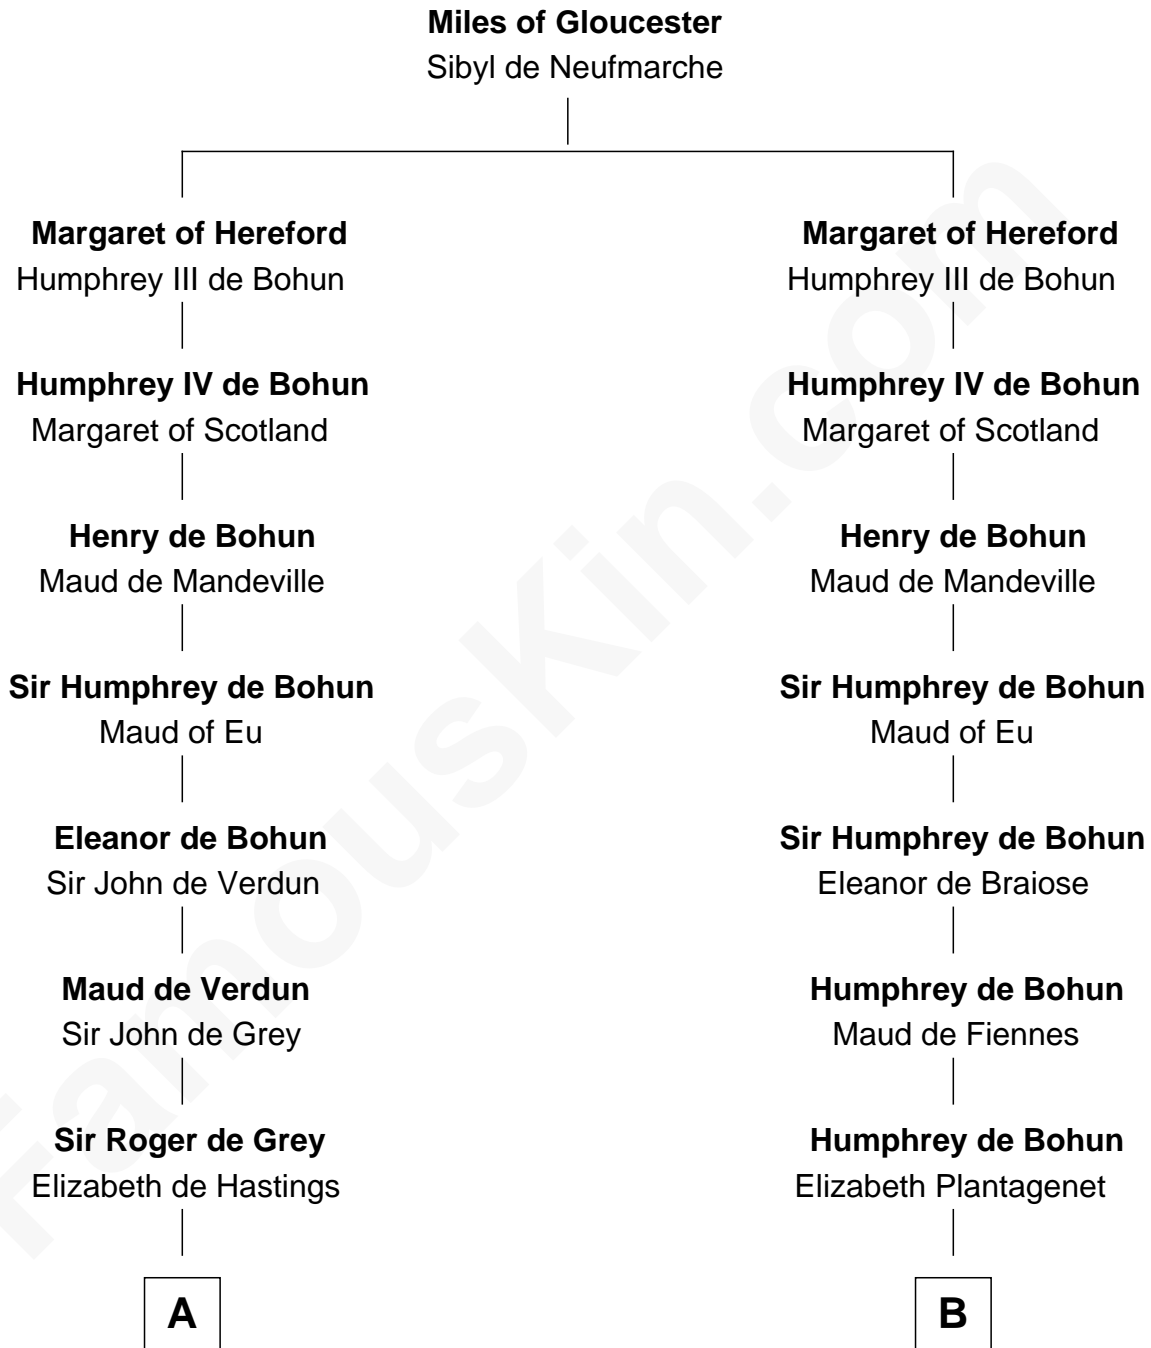

Carter Braxton

Signer of the Declaration of Independence