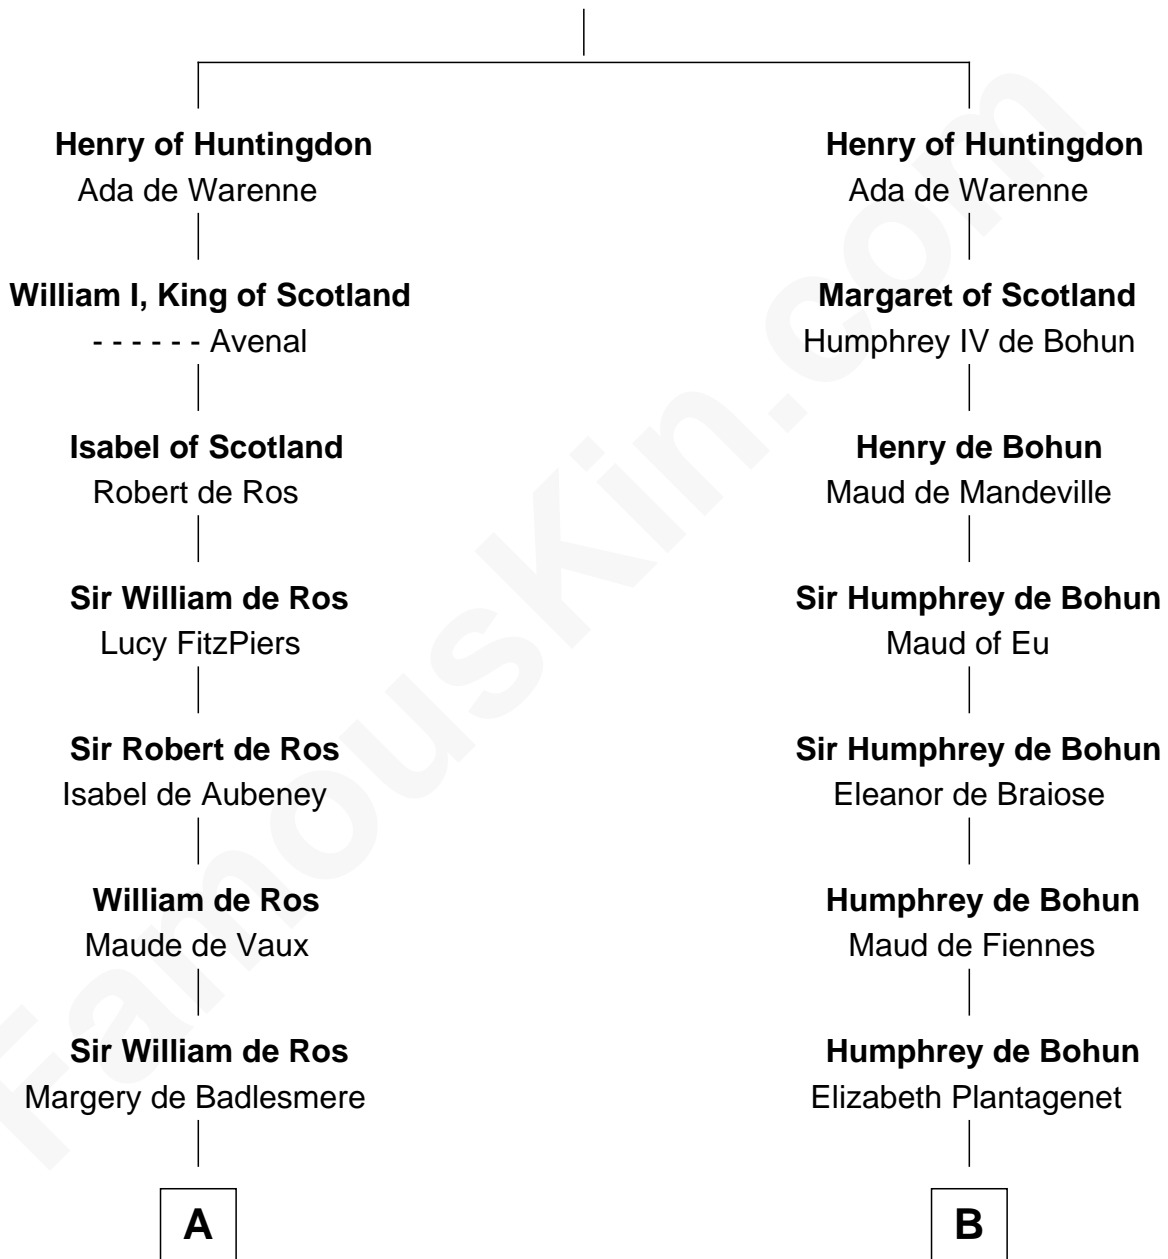

## Relationship Chart of

### Robert Treat Paine

*Signer of the Declaration of Independence*

20th cousin of

### Carter Braxton

*Signer of the Declaration of Independence*

**David I, King of Scotland**  
Maud of Northumberland

**C**

**Abigail Sherman**  
Rev. Samuel Willard

**Abigail Willard**  
Rev. Samuel Treat

**Eunice Treat**  
Thomas Paine

**Robert Treat Paine**

*Signer of Declaration of Independence*

**D**

**Sarah Ludlow**  
Col. John Carter

**Col. Robert Carter**  
Elizabeth Landon

**Mary Carter**  
George Braxton