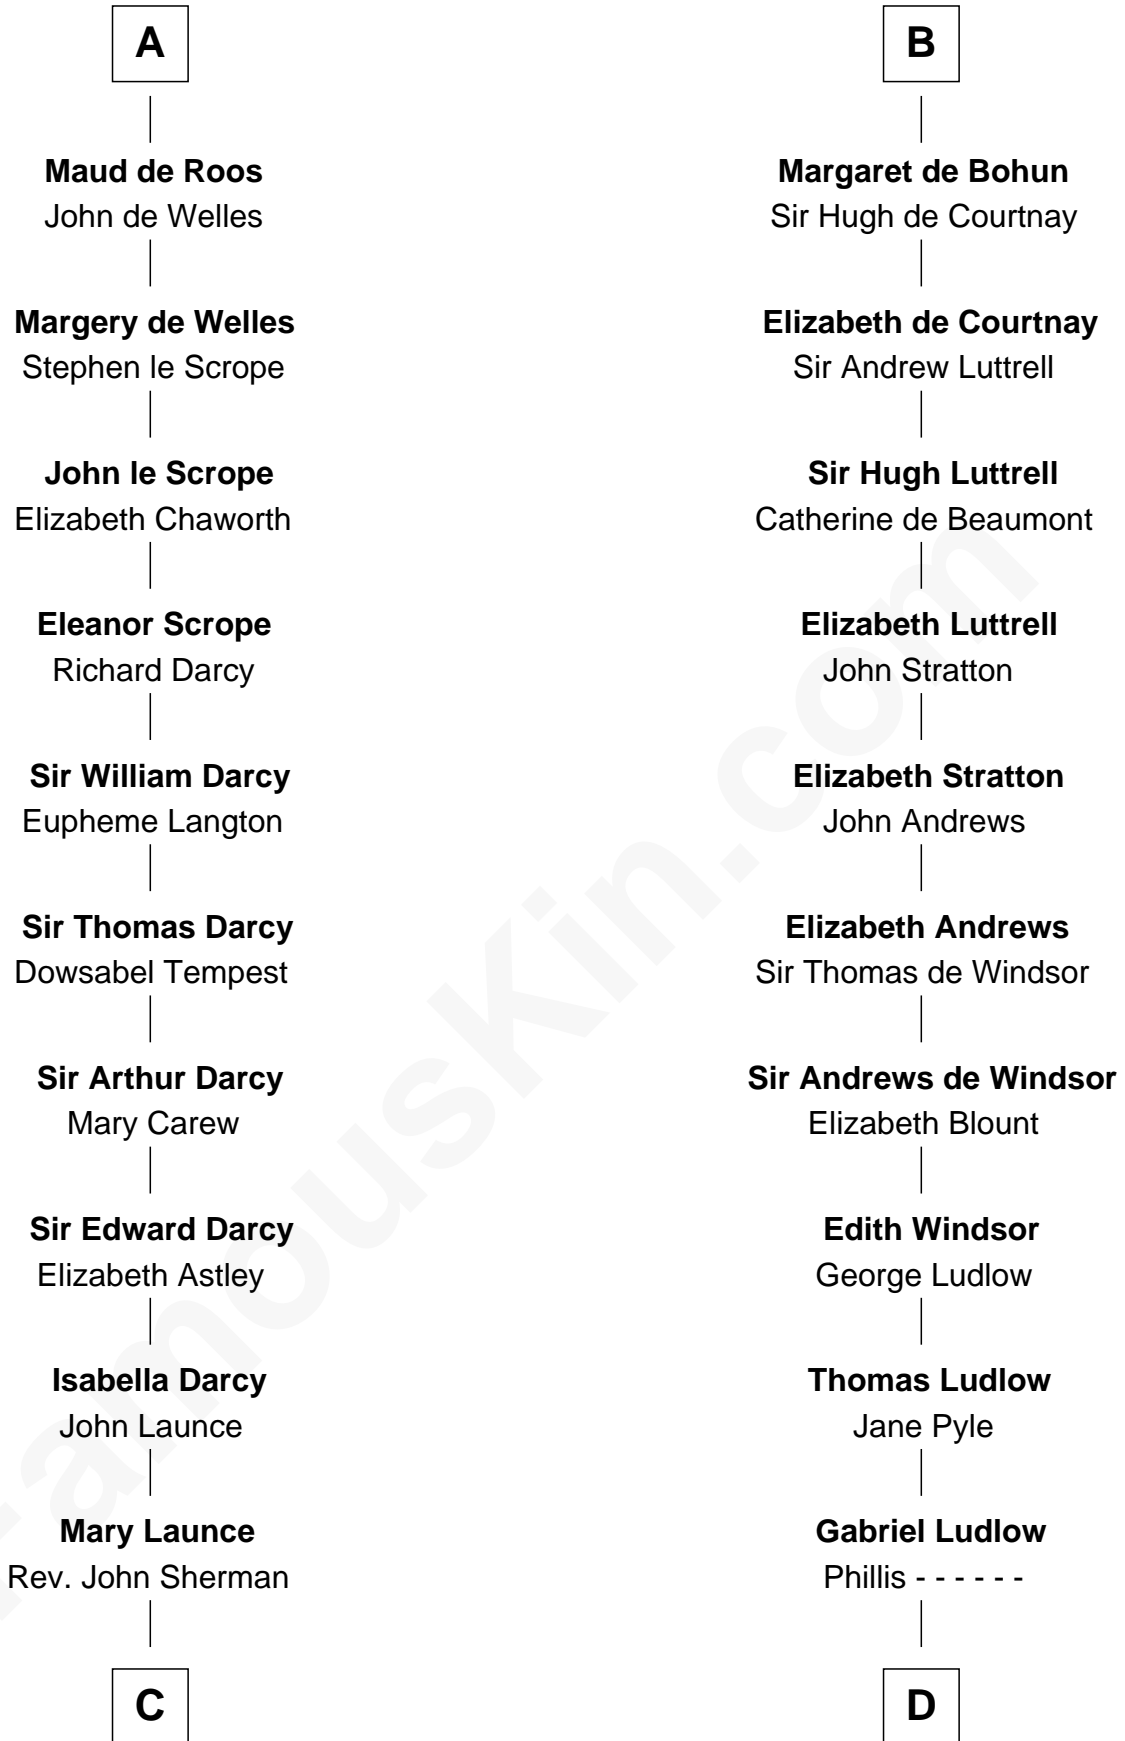

## Relationship Chart of

### Robert Treat Paine

*Signer of the Declaration of Independence*

20th cousin of

### Carter Braxton

*Signer of the Declaration of Independence*

**David I, King of Scotland**  
Maud of Northumberland

**C**

**Abigail Sherman**  
Rev. Samuel Willard

**Abigail Willard**  
Rev. Samuel Treat