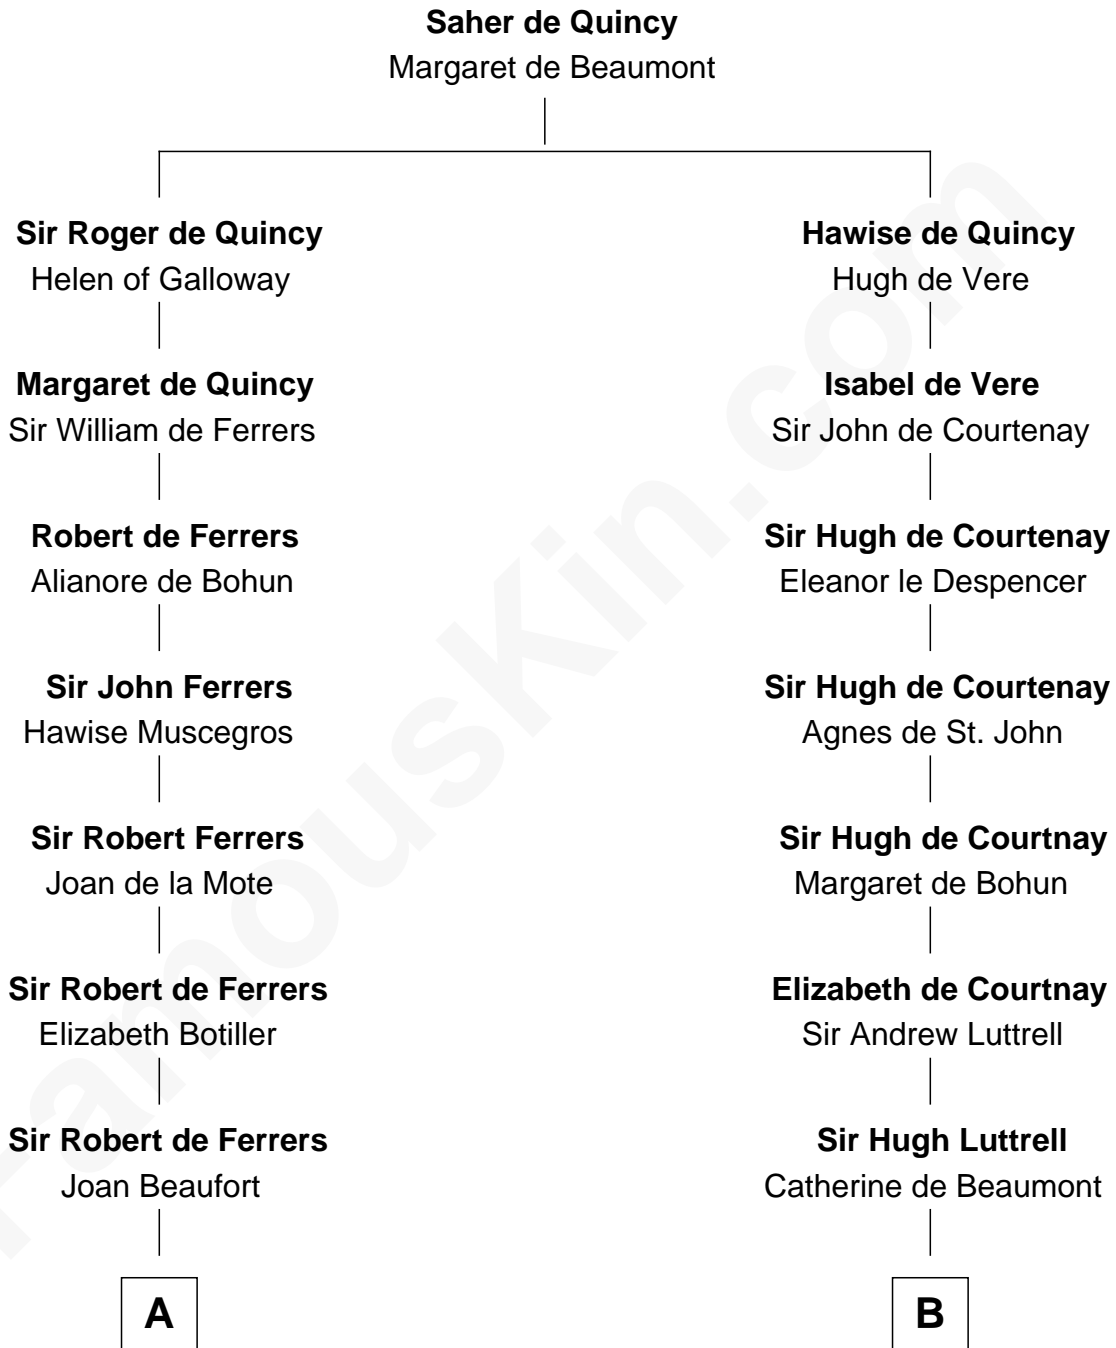

FamousKin.com

Relationship Chart of

Robert Treat Paine

Signer of the Declaration of Independence

17th cousin 2 times removed of

Carter Braxton

Signer of the Declaration of Independence

C

Abigail Willard
Rev. Samuel Treat

Eunice Treat
Thomas Paine

Robert Treat Paine
Signer of Declaration of Independence

FamousKin.com