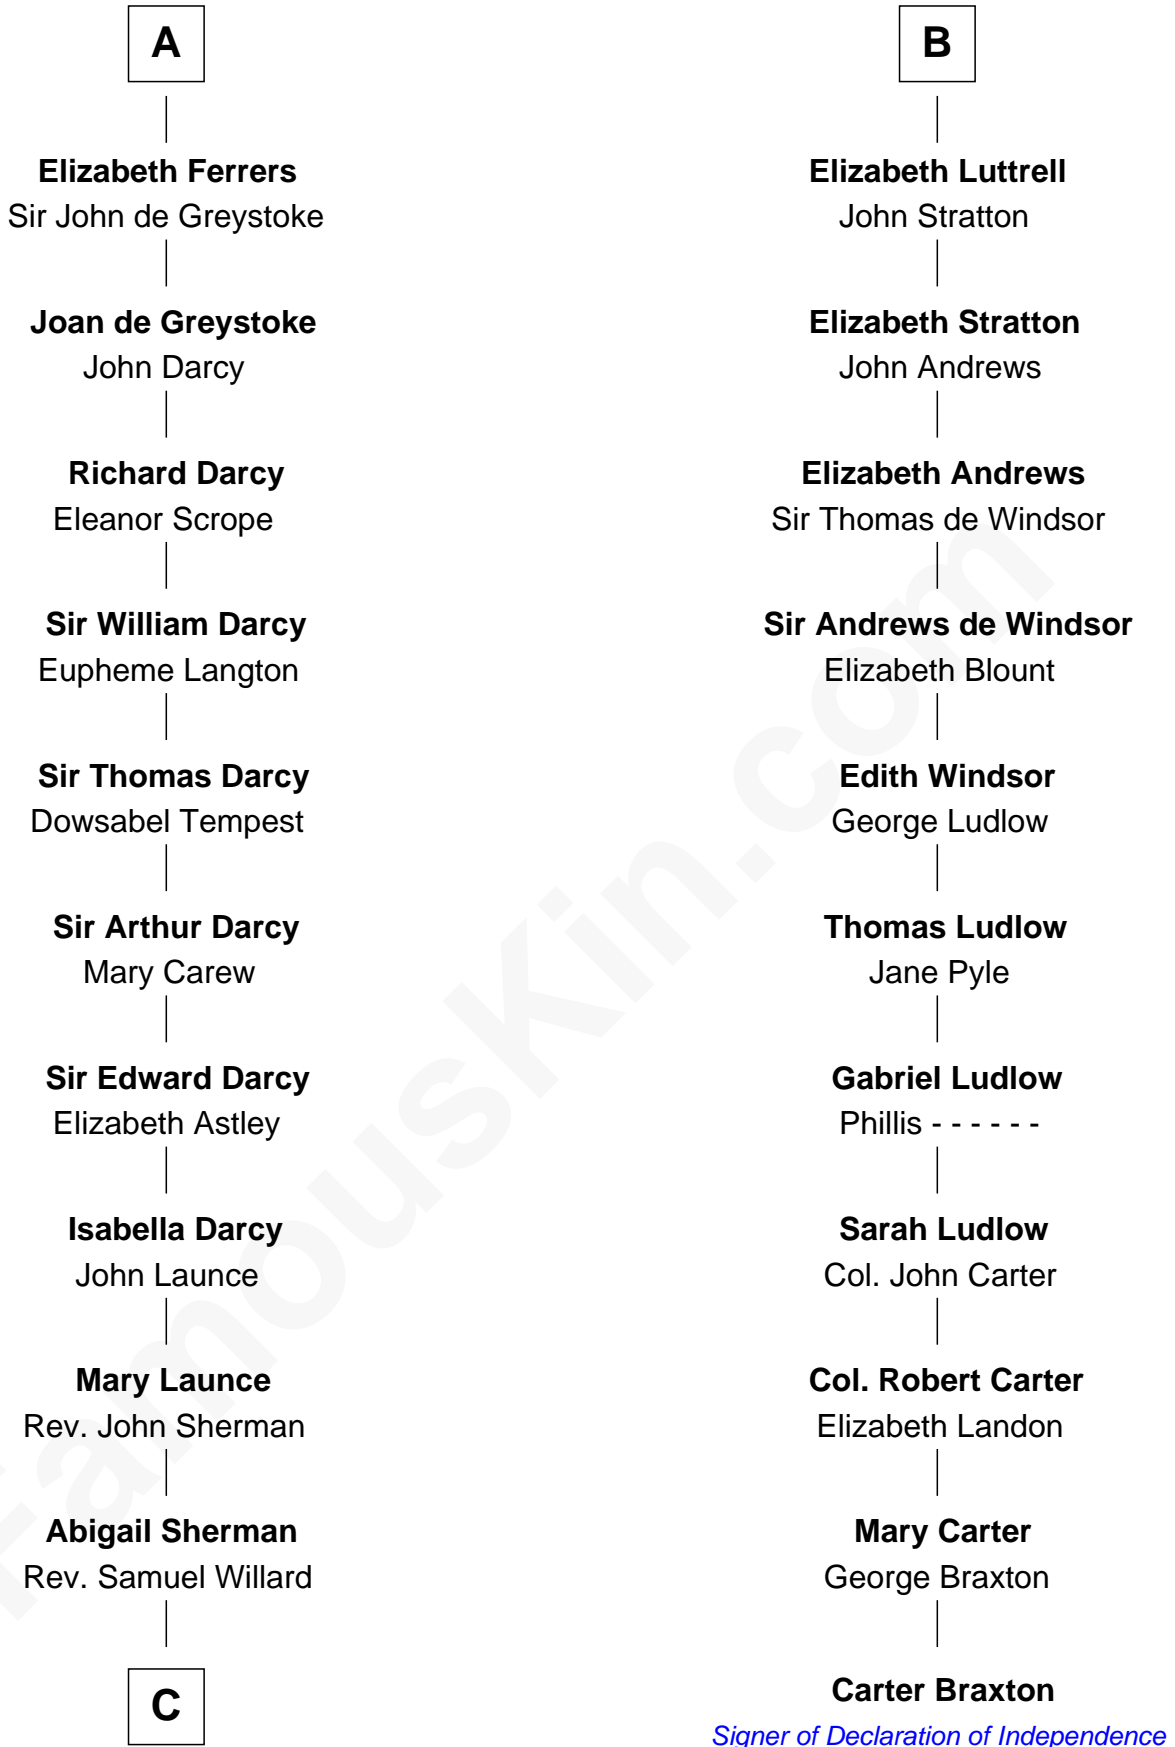

FamousKin.com

Relationship Chart of

Robert Treat Paine

Signer of the Declaration of Independence

17th cousin 2 times removed of

Carter Braxton

Signer of the Declaration of Independence

C

Abigail Willard
Rev. Samuel Treat

Eunice Treat
Thomas Paine

Robert Treat Paine
Signer of Declaration of Independence

FamousKin.com