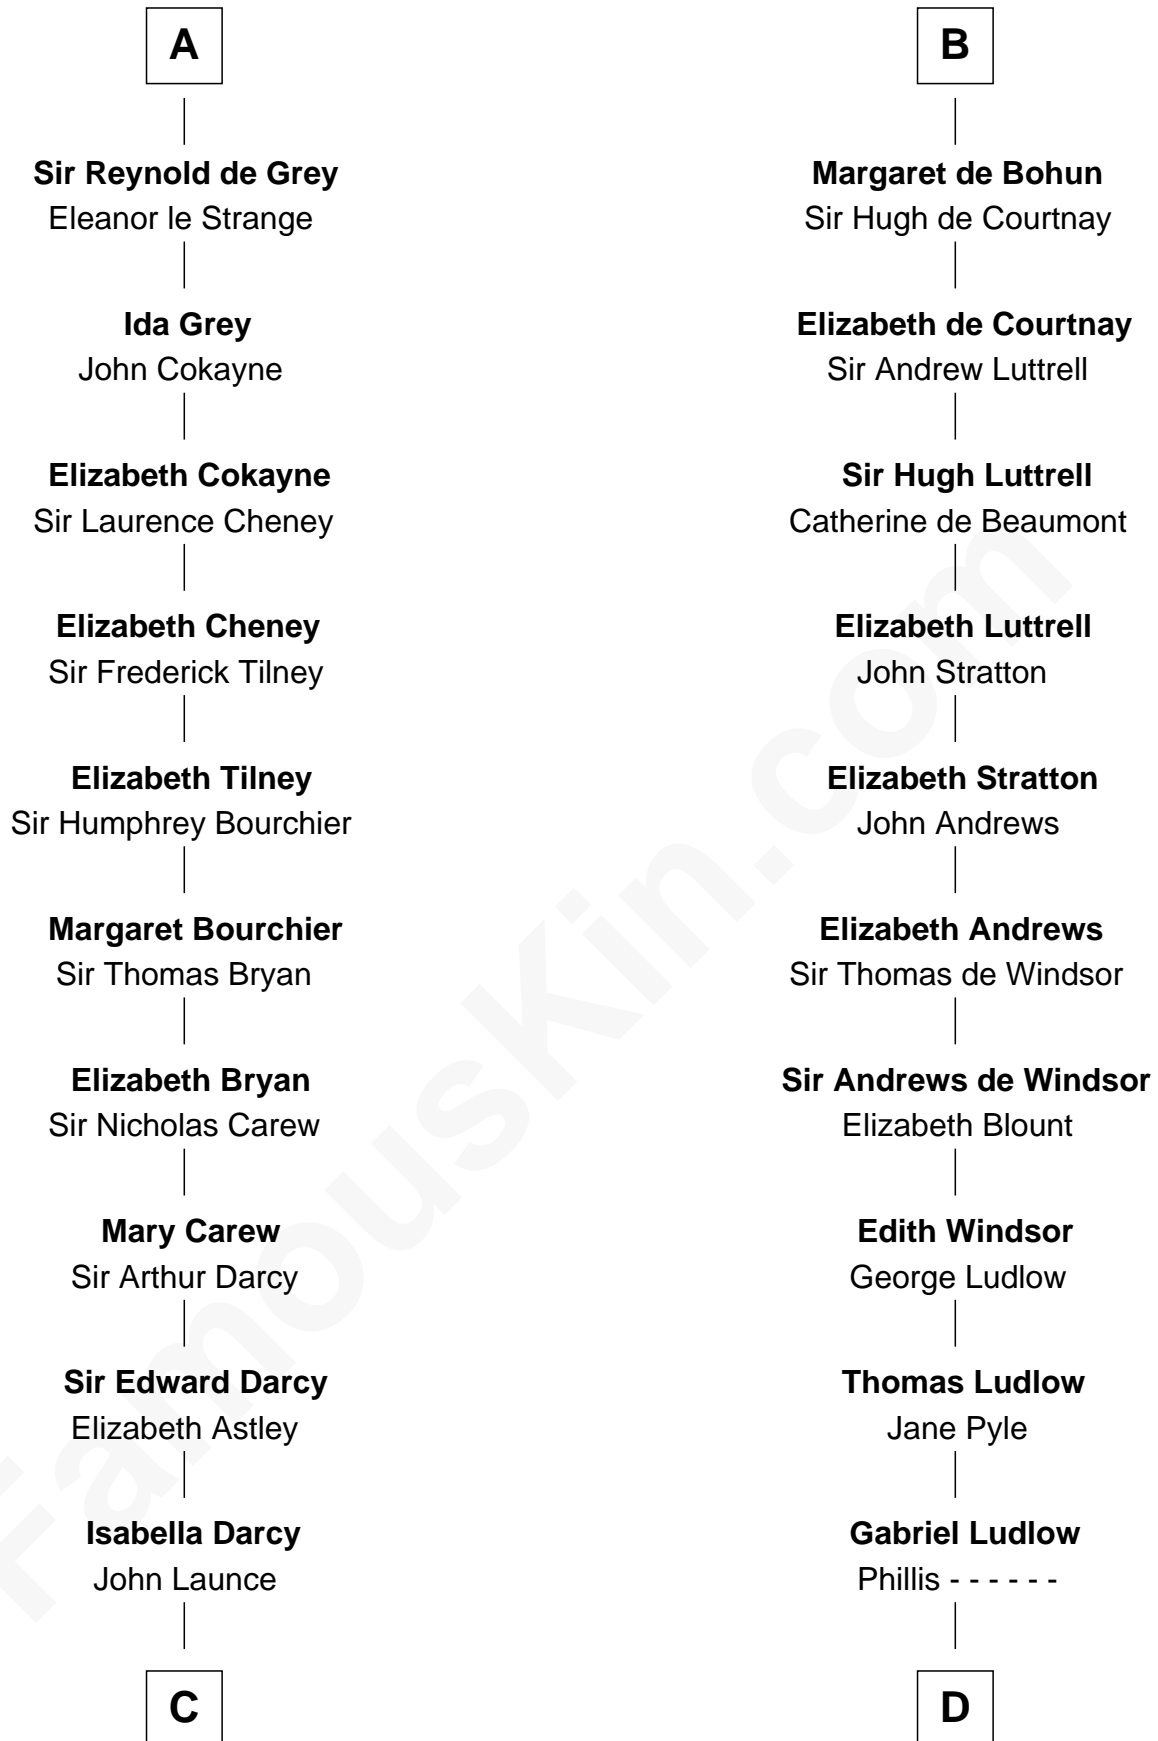

FamousKin.com

Relationship Chart of

Robert Treat Paine

Signer of the Declaration of Independence

20th cousin 1 time removed of

Carter Braxton

Signer of the Declaration of Independence

C

Mary Launce
Rev. John Sherman

Abigail Sherman
Rev. Samuel Willard

Abigail Willard
Rev. Samuel Treat

Eunice Treat
Thomas Paine

Robert Treat Paine
Signer of Declaration of Independence

D

Sarah Ludlow
Col. John Carter

Col. Robert Carter
Elizabeth Landon

Mary Carter
George Braxton

Carter Braxton
Signer of Declaration of Independence