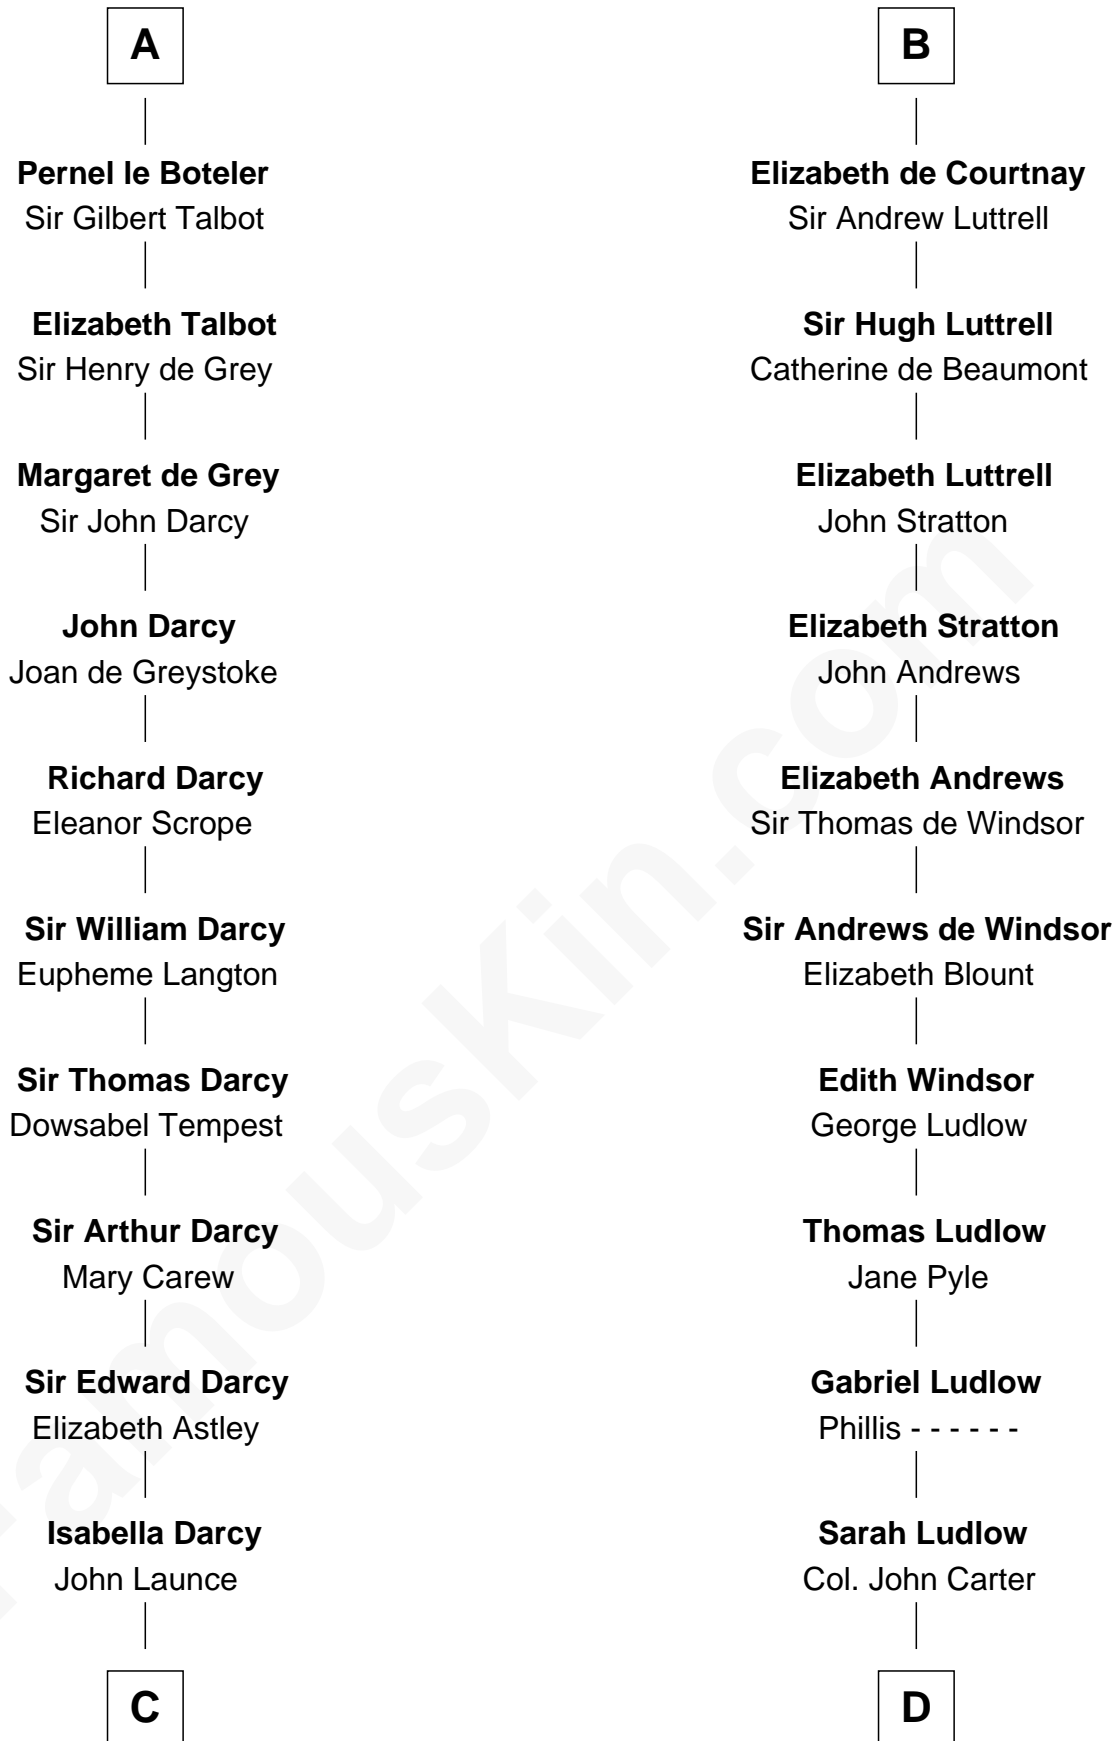

FamousKin.com

Relationship Chart of Robert Treat Paine

Signer of the Declaration of Independence

19th cousin 2 times removed of

Carter Braxton

Signer of the Declaration of Independence

C

Mary Launce
Rev. John Sherman

Abigail Sherman
Rev. Samuel Willard

Abigail Willard
Rev. Samuel Treat

Eunice Treat
Thomas Paine

Robert Treat Paine
Signer of Declaration of Independence

D

Col. Robert Carter
Elizabeth Landon

Mary Carter
George Braxton