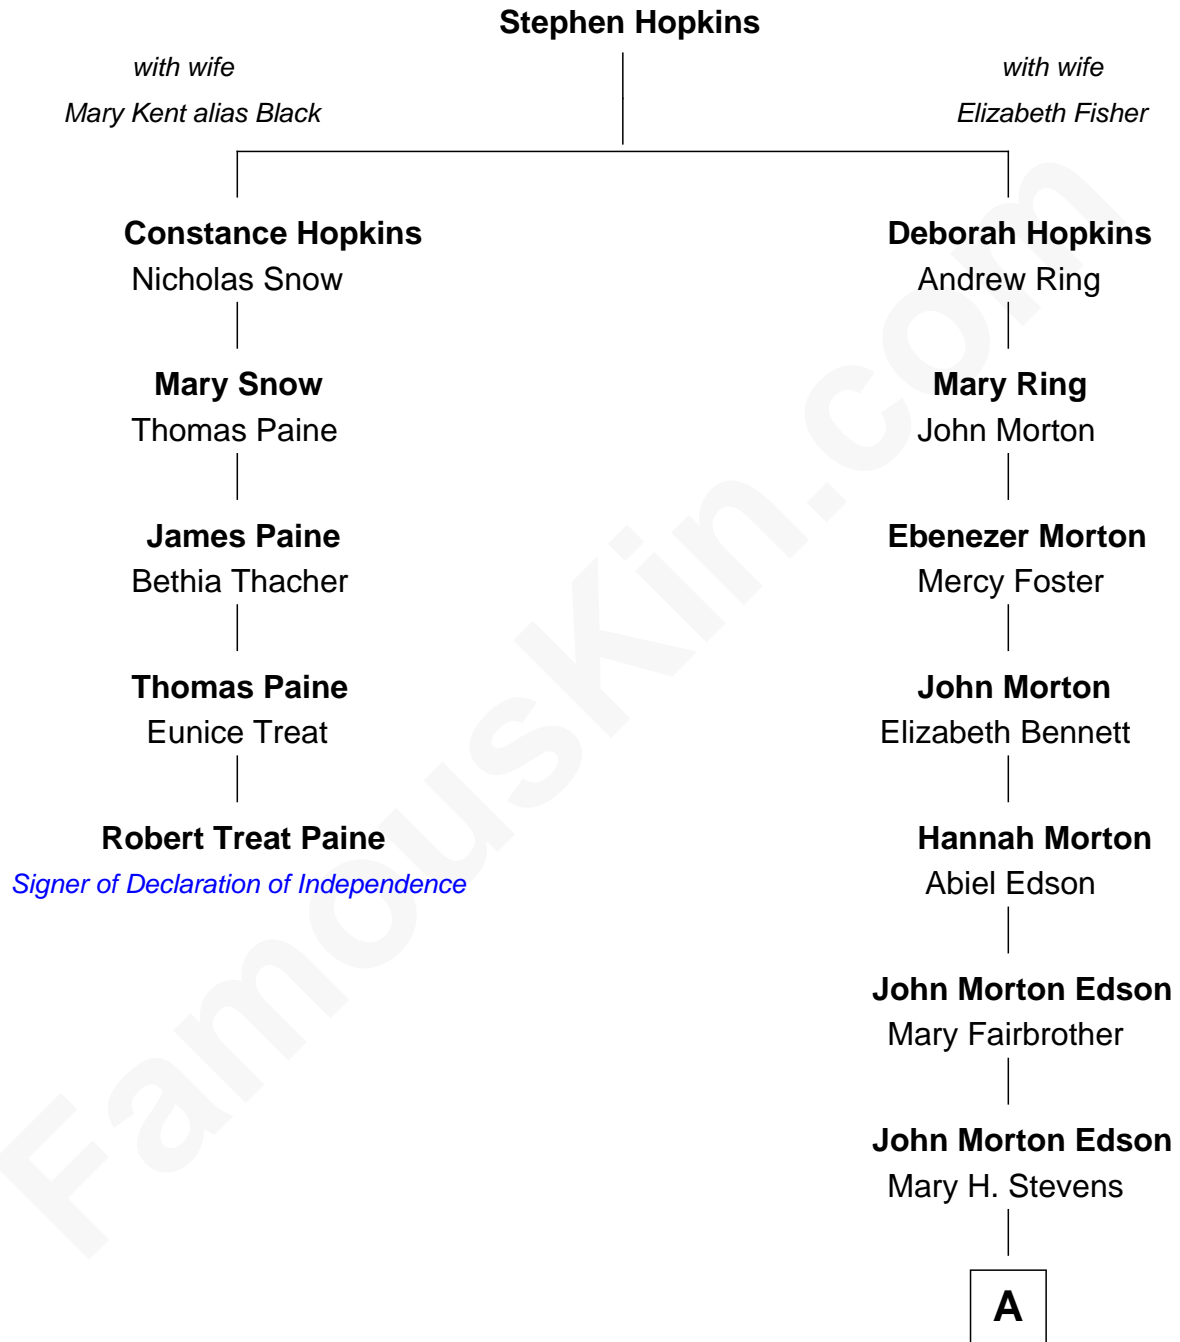

FamousKin.com

Relationship Chart of

Robert Treat Paine

Signer of the Declaration of Independence

4th cousin 7 times removed of

Marie-Chantal Miller
Crown Princess of Greece

A

Mary Helen Edson

George H. Appleton

Blanche Louise Appleton

Ellis John Springer Miller

Ellis Warren Appleton Miller

Sophia June Squarebriggs

Robert Warren Miller

Marie Clara Pesantes

Marie-Chantal Miller