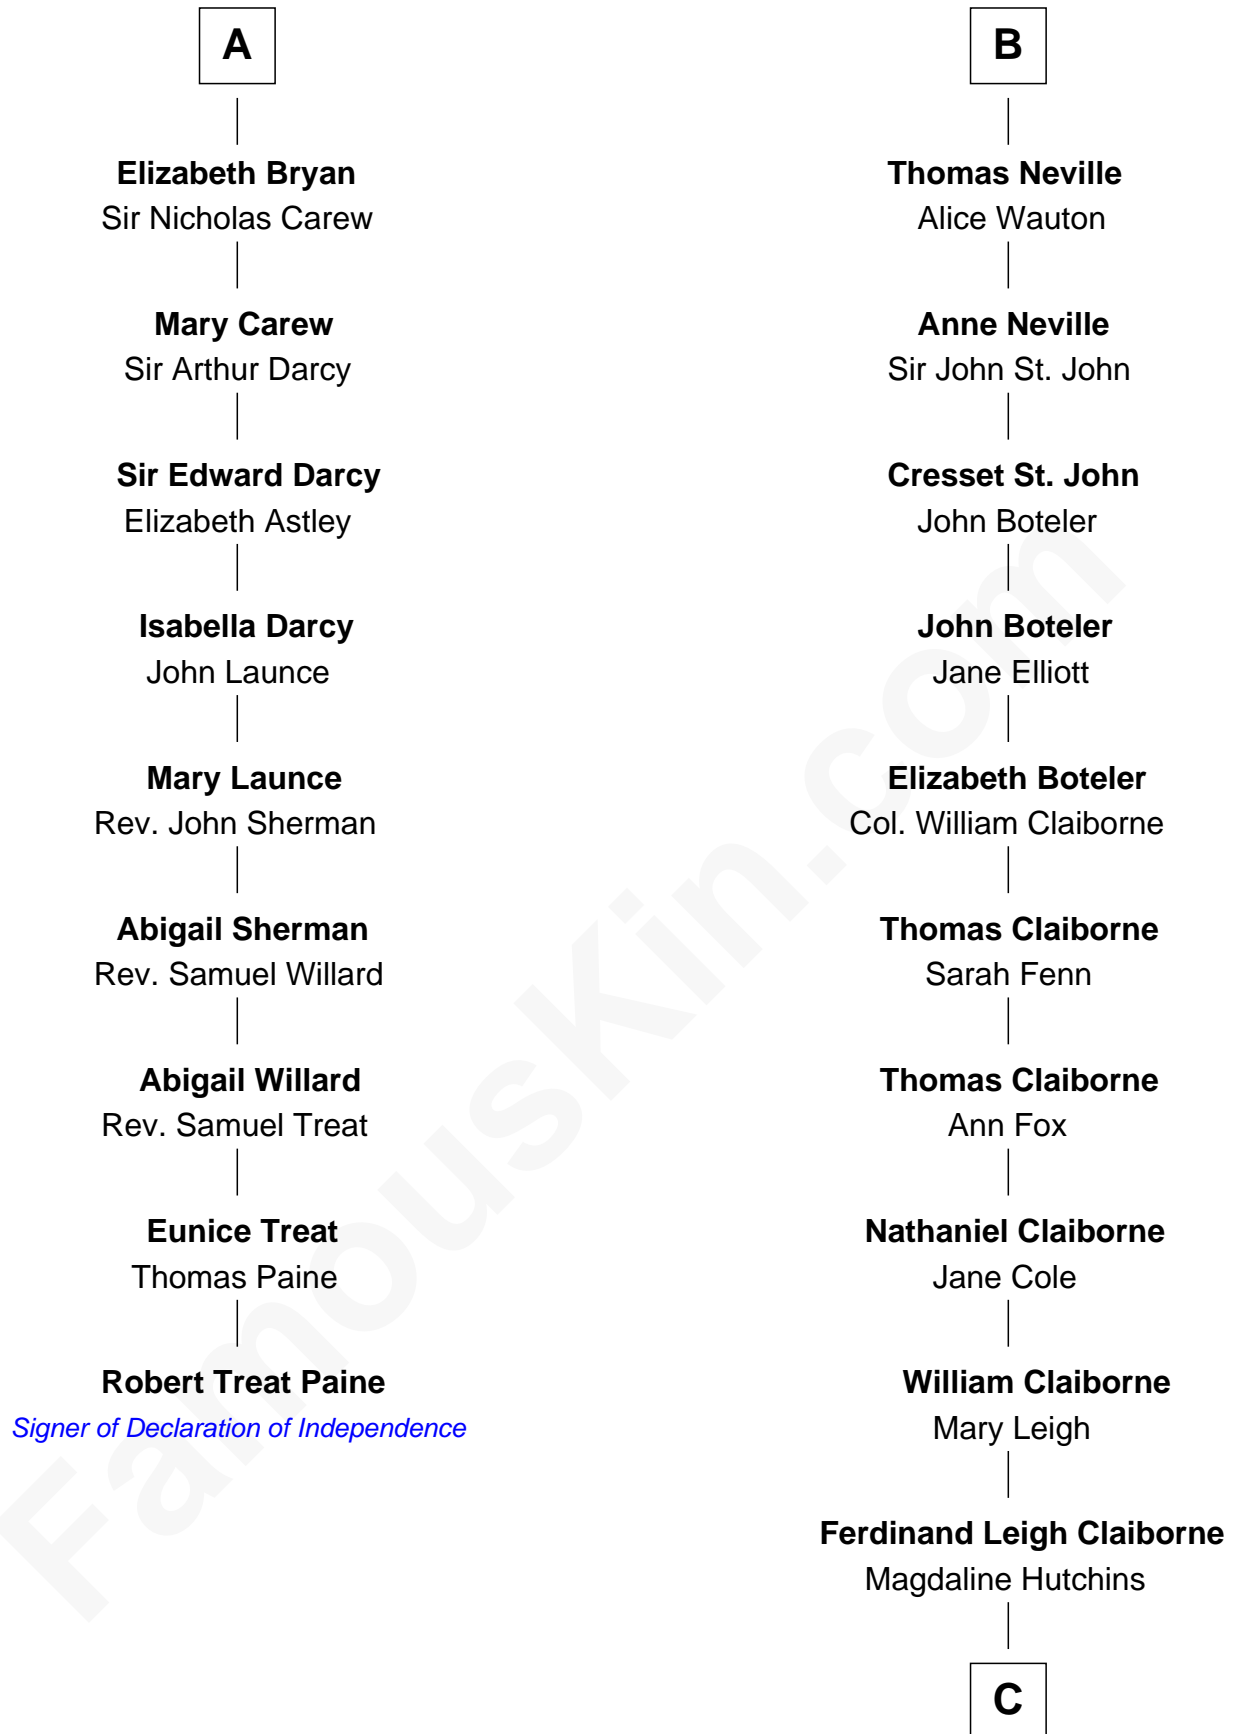

### Robert Treat Paine

*Signer of the Declaration of Independence*

15th cousin 6 times removed of

**Cokie Roberts**

*Author and TV Journalist*

**Sir William de Boteler**

Ela Herdeburgh

**Ankaret le Boteler**

Sir Frederick Tilney

**Elizabeth Tilney**

Sir Humphrey Bourchier

**Margaret Bourchier**

Sir Thomas Bryan

**A**

**Alice de Boteler**

Sir Nicholas Longford

**Sir Nicholas Longford**

Alice Diencourt

**Sir Nicholas Longford**

Margery Solney

**Alice Longford**

Sir Robert Neville

**Thomas Neville**

Elizabeth Babington

**William Neville**

Katherine Palmer

**Thomas Neville**

Isabel Griffin

**B**

**C**

**Ferdinand Leigh Claiborne**

Courtney Ann Terrell