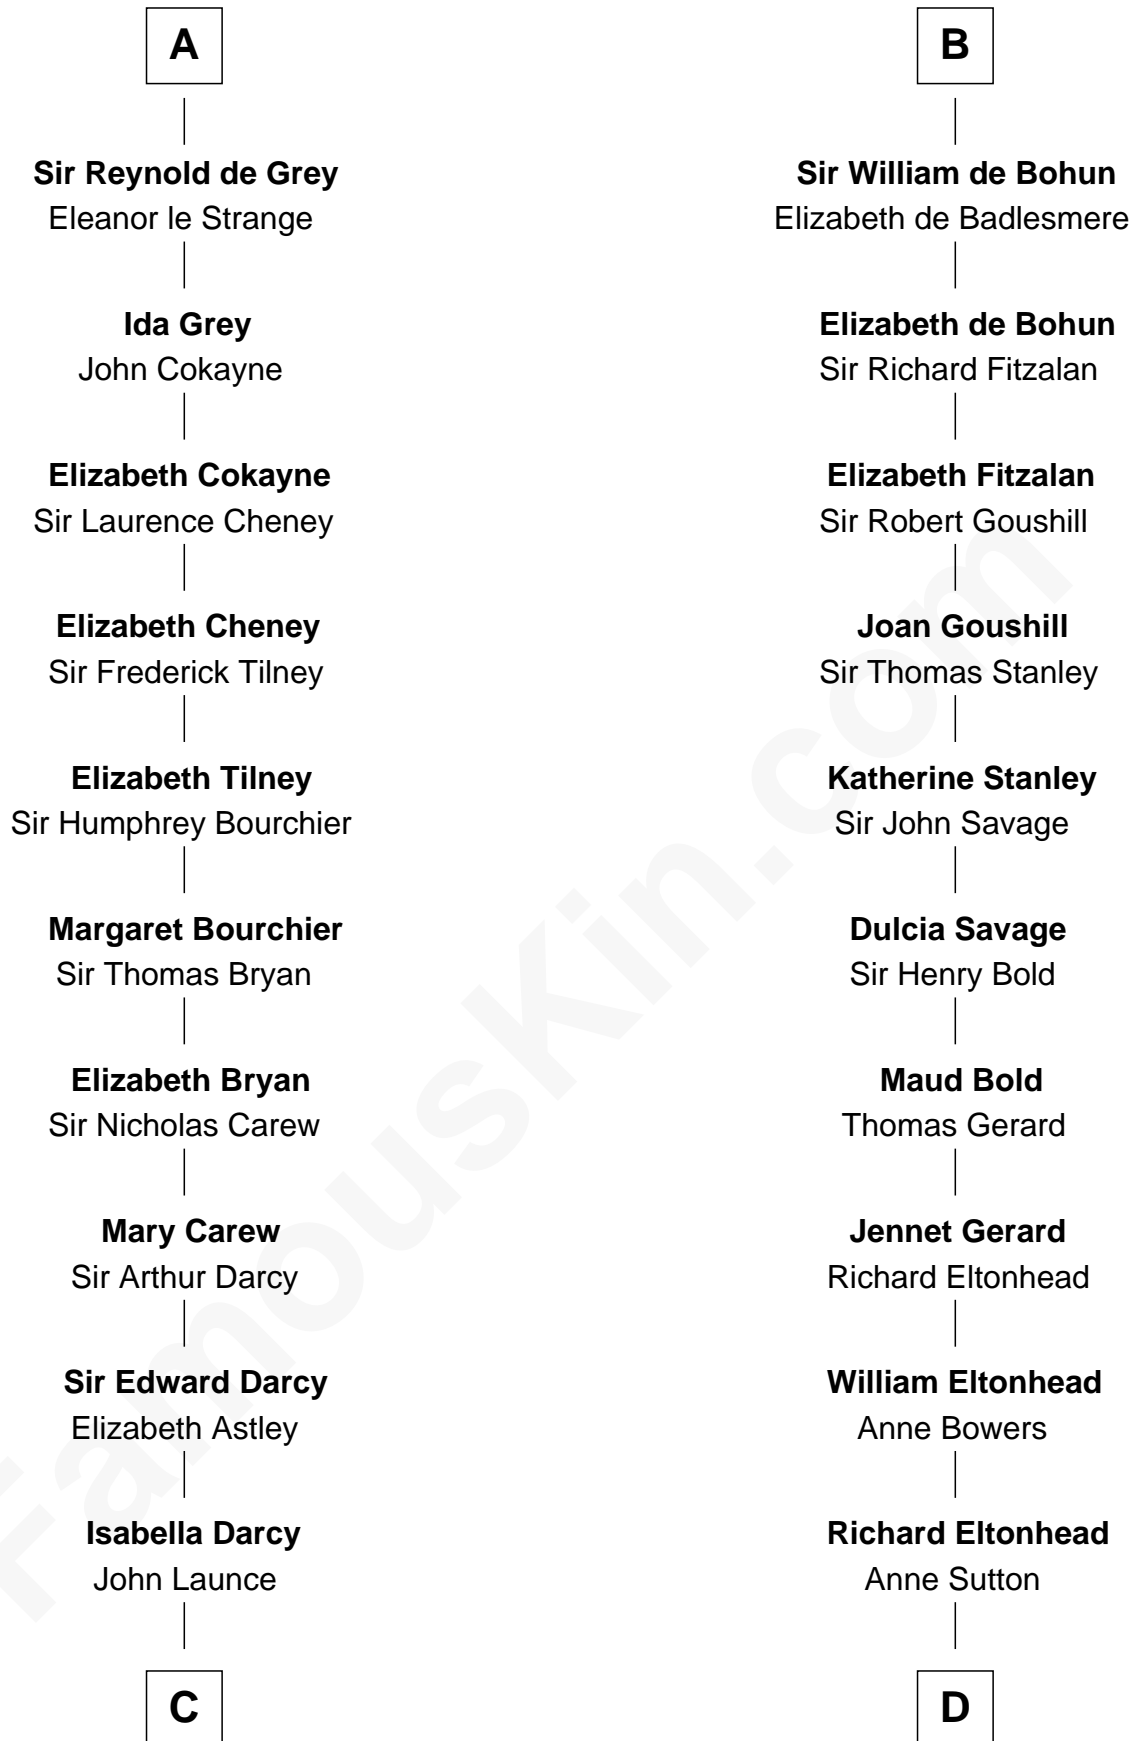

FamousKin.com

Relationship Chart of

Robert Treat Paine

Signer of the Declaration of Independence

21st cousin of

James Madison

4th U.S. President

C

Mary Launce
Rev. John Sherman

Abigail Sherman
Rev. Samuel Willard

Abigail Willard
Rev. Samuel Treat

Eunice Treat
Thomas Paine

Robert Treat Paine
Signer of Declaration of Independence

D

Martha Eltonhead
Edwin Conway