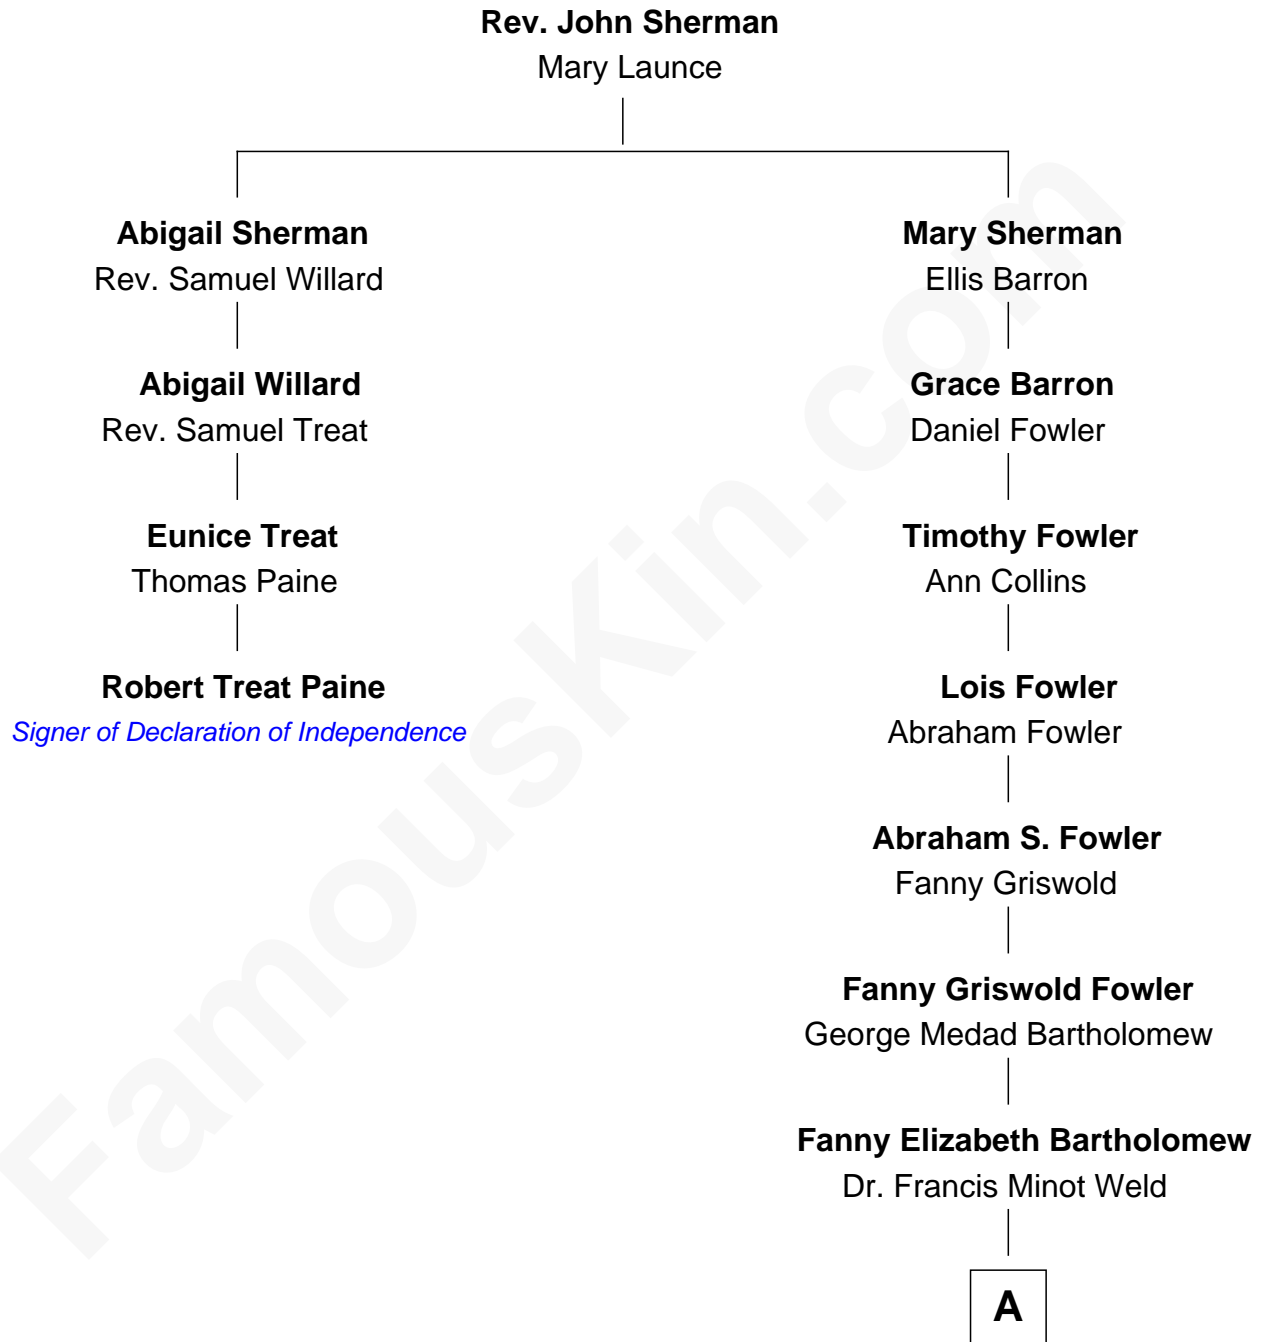

## Relationship Chart of

### Robert Treat Paine

*Signer of the Declaration of Independence*

3rd cousin 6 times removed of

**Bill Weld**

*68th Governor of Massachusetts*

A

Francis Minot Weld  
Margaret Low White

David Weld  
Mary Blake Nichols