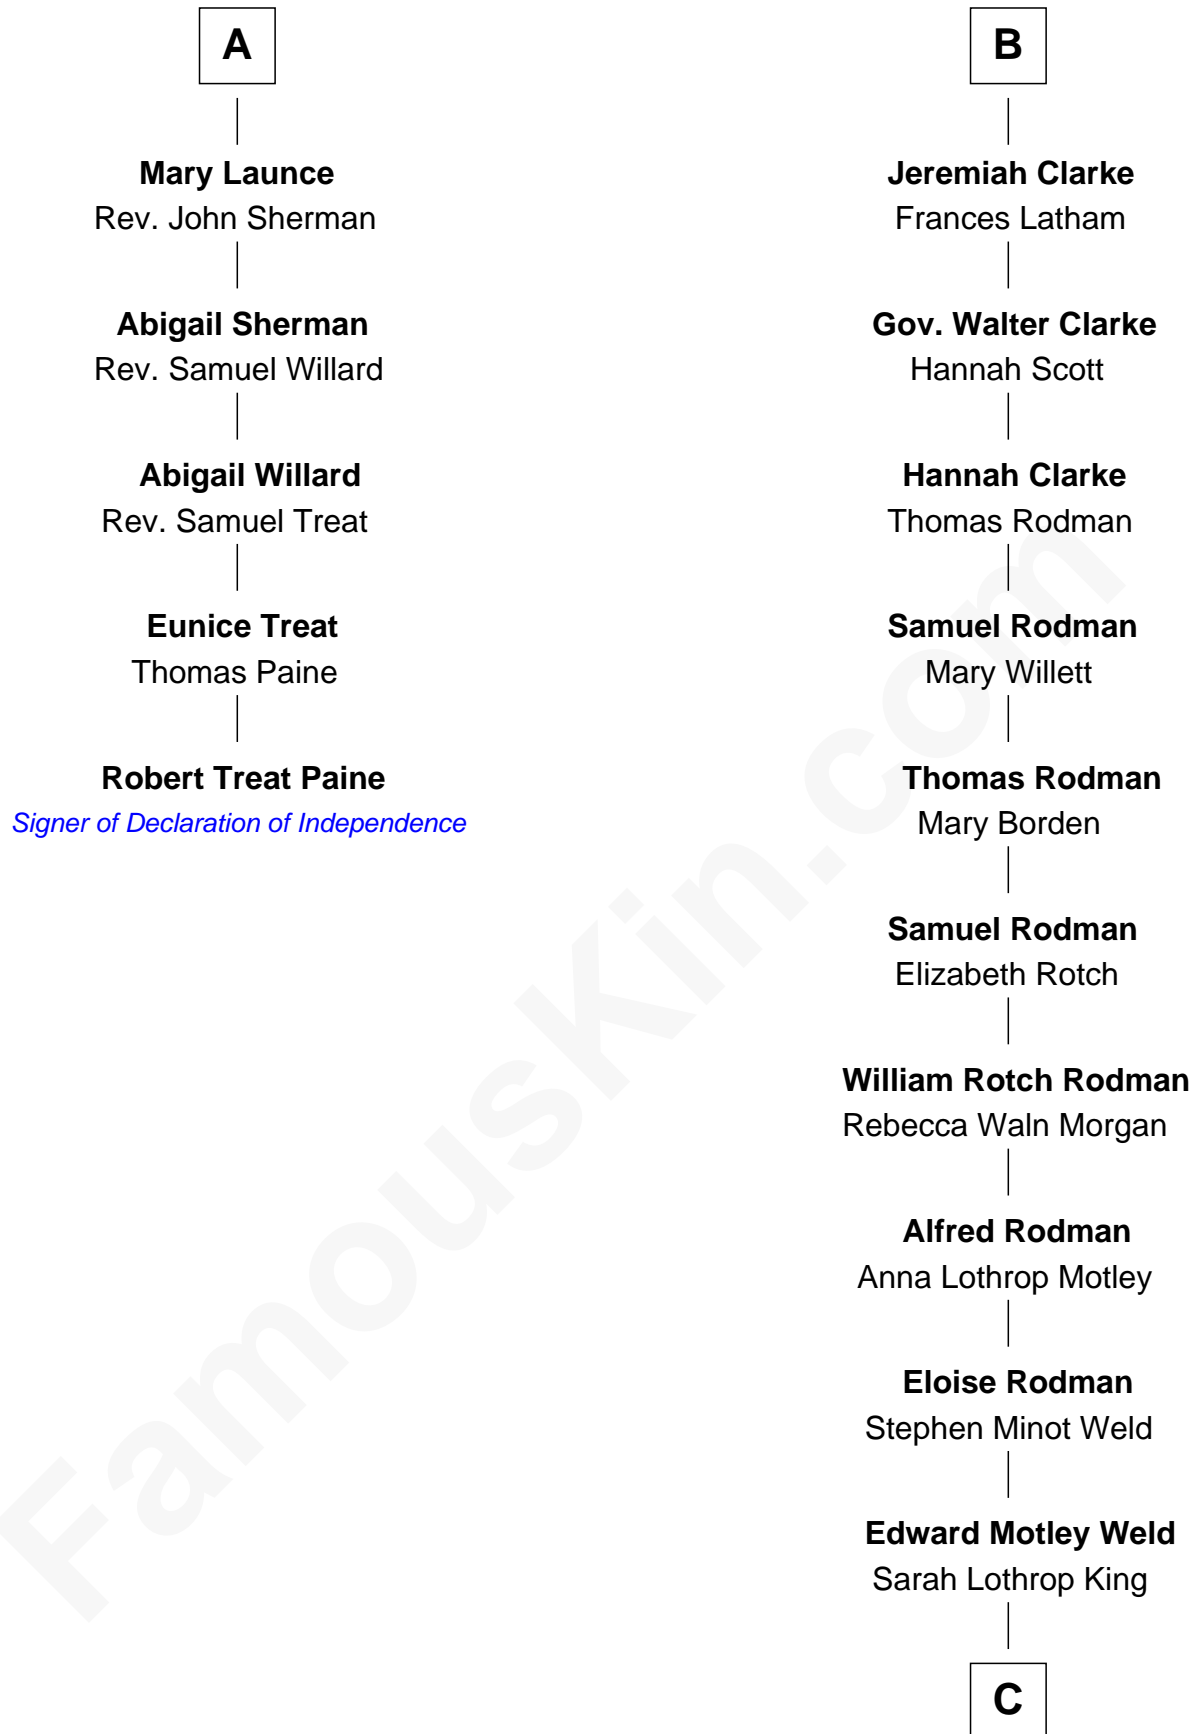

FamousKin.com

Relationship Chart of

Robert Treat Paine

Signer of the Declaration of Independence

11th cousin 7 times removed of

Tuesday Weld

TV and Movie Actress

Elizabeth Cokayne

C

Lothrop Motley Weld

Yosene Balfour Ker

Tuesday Weld

TV and Movie Actress

FamousKin.com