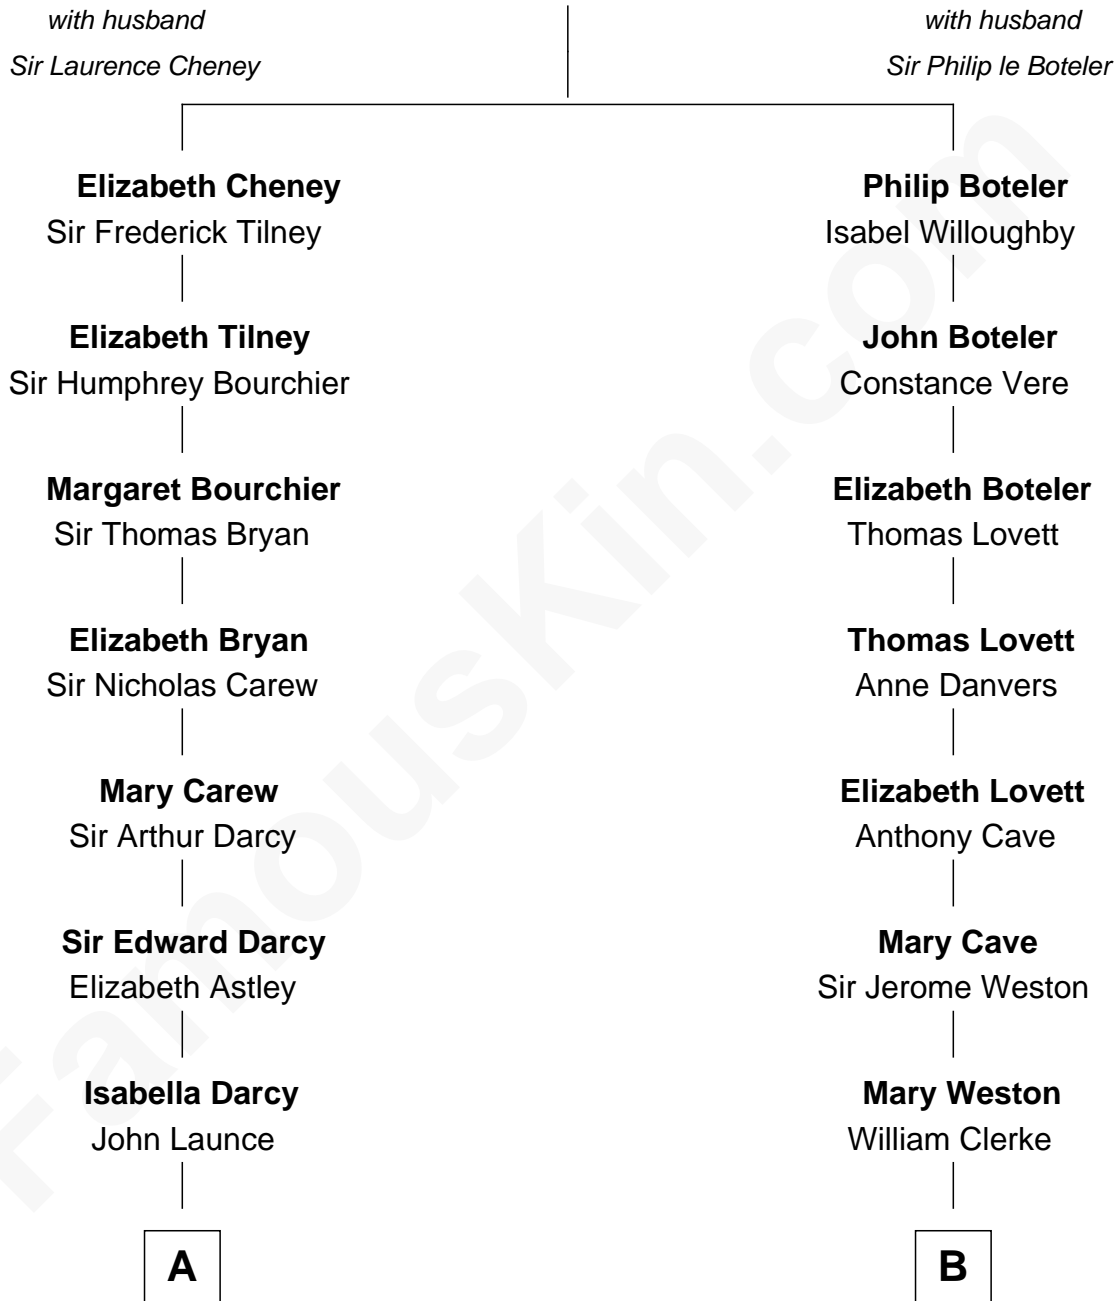

FamousKin.com

Relationship Chart of

Robert Treat Paine

Signer of the Declaration of Independence

11th cousin 7 times removed of

Tuesday Weld

TV and Movie Actress

Elizabeth Cokayne

C

Lothrop Motley Weld

Yosene Balfour Ker

Tuesday Weld

TV and Movie Actress

FamousKin.com