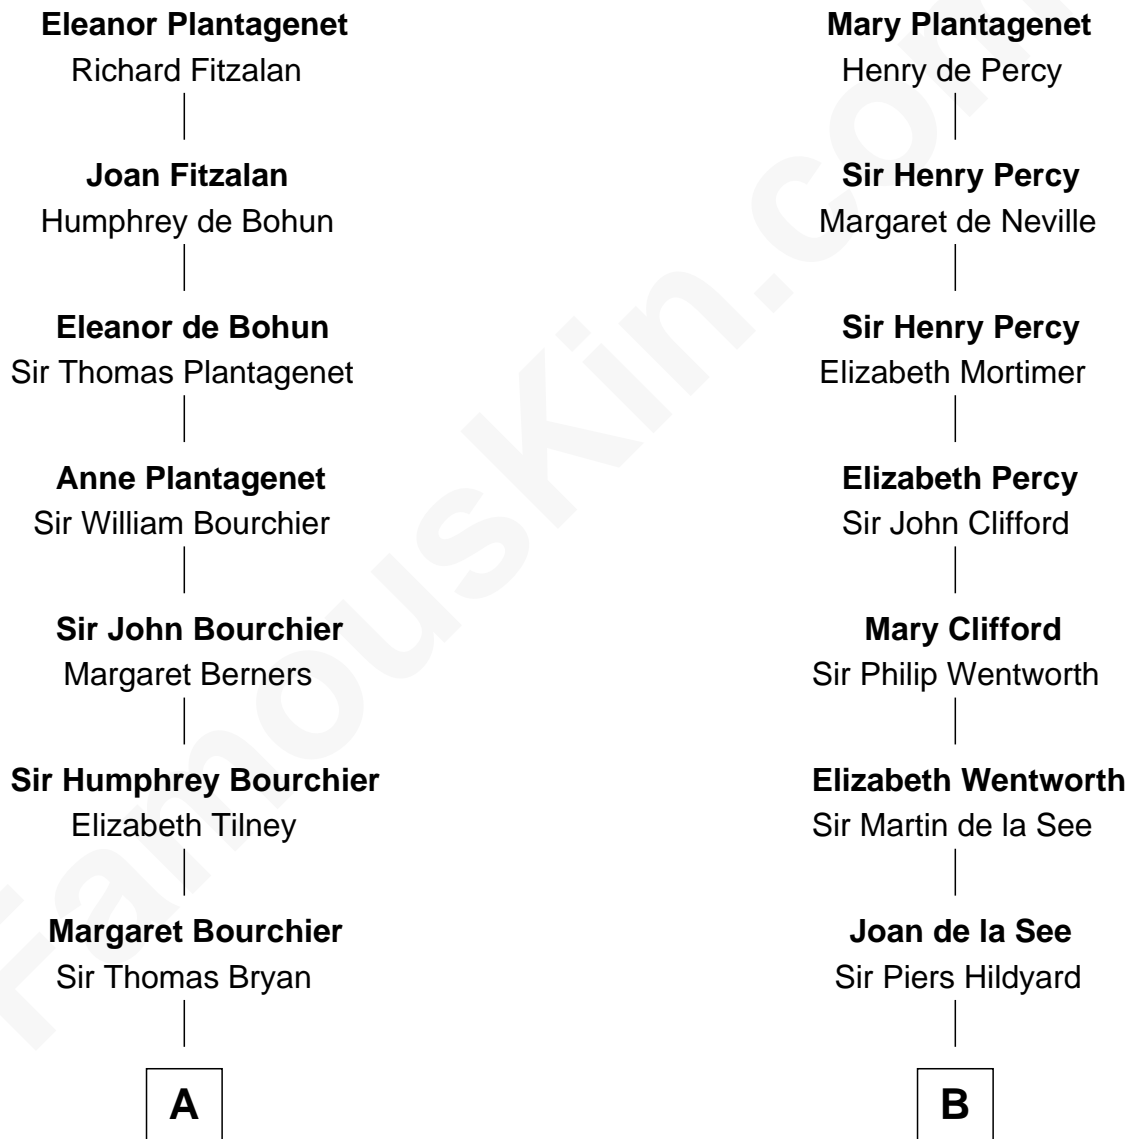

## Relationship Chart of

### Robert Treat Paine

*Signer of the Declaration of Independence*

15th cousin 6 times removed of

**Tuesday Weld**

*TV and Movie Actress*

**Henry Plantagenet**

Maud de Chaworth

**C**

**Sarah Bartlett Balch**

Stephen Minot Weld

**Stephen Minot Weld**

Eloise Rodman

**Edward Motley Weld**

Sarah Lothrop King

**Lothrop Motley Weld**

Yosene Balfour Ker