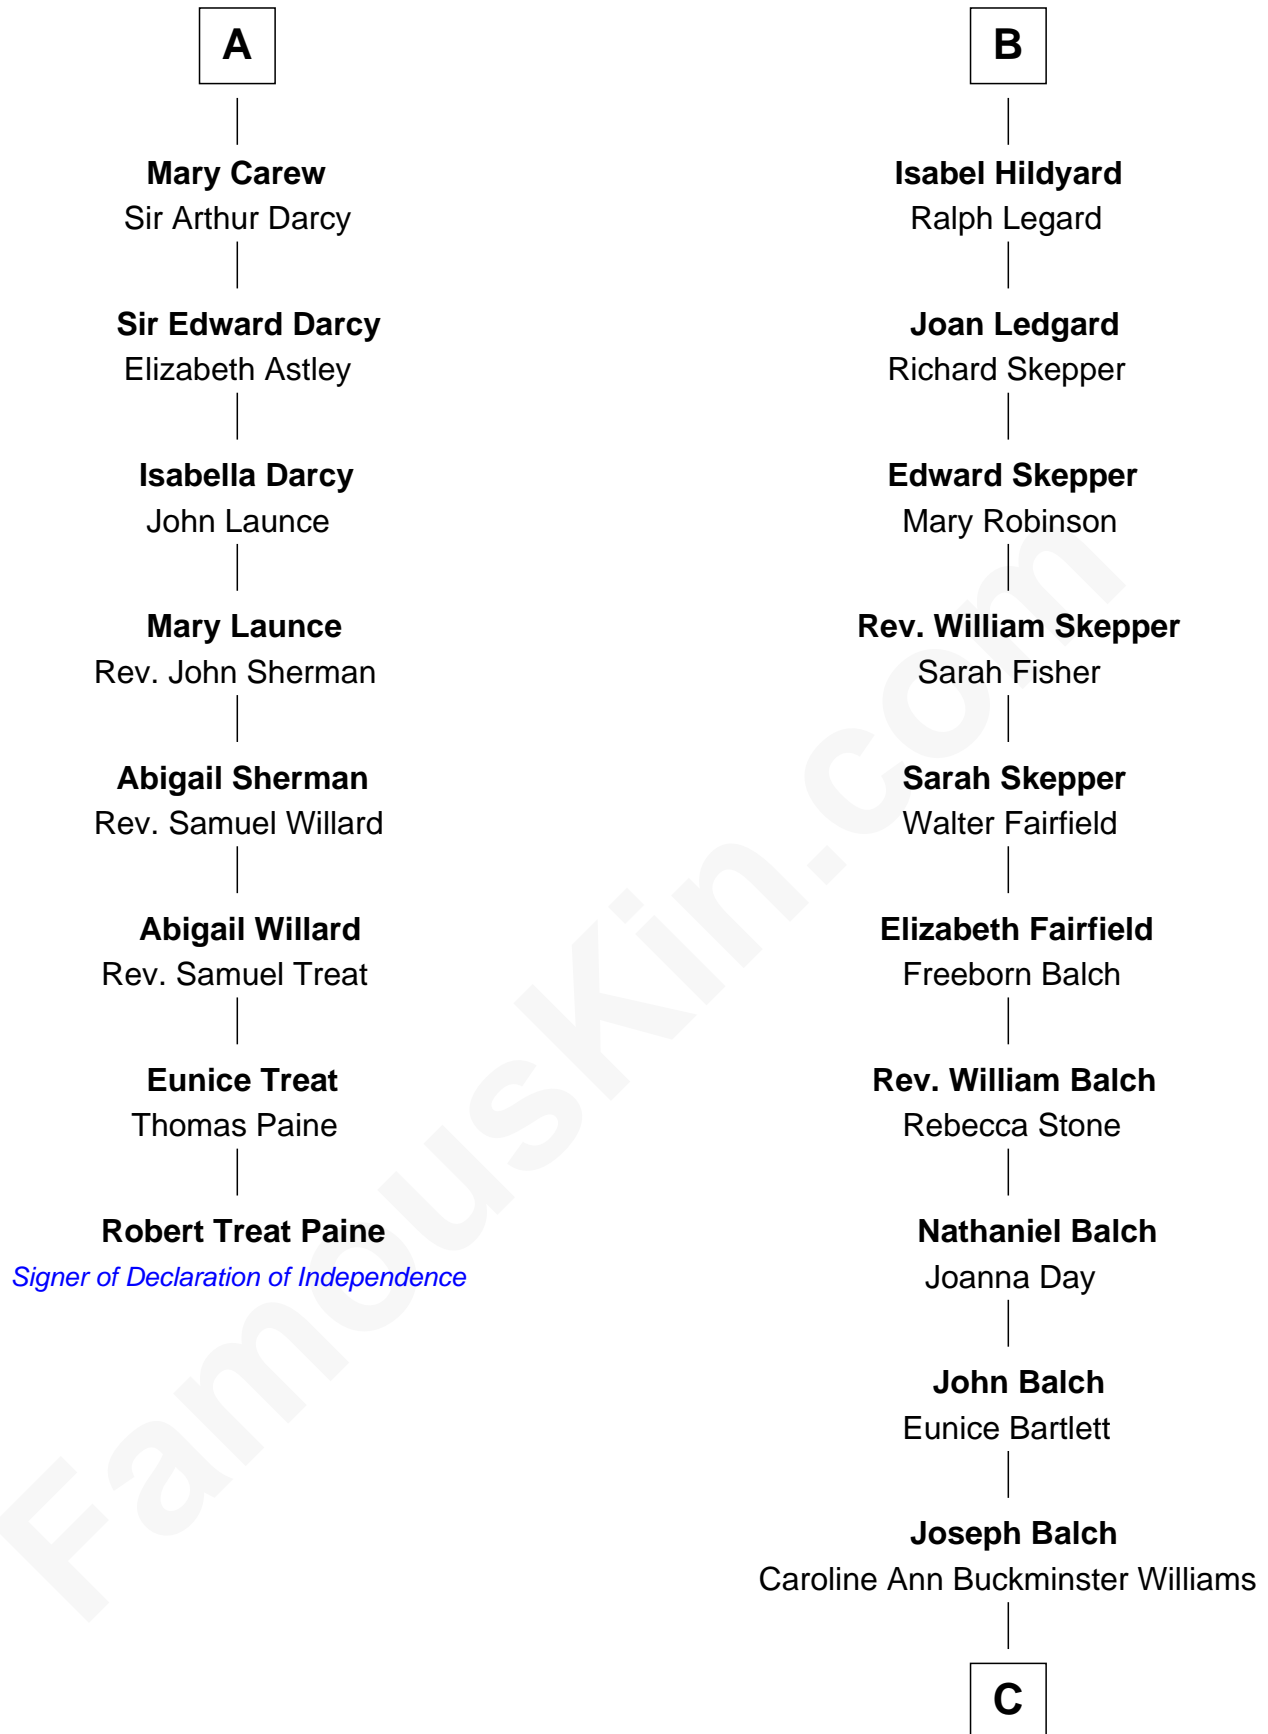

FamousKin.com

Relationship Chart of

Robert Treat Paine

Signer of the Declaration of Independence

14th cousin 7 times removed of

Tuesday Weld

TV and Movie Actress

Elizabeth de Badlesmere

with husband
Sir William de Bohun

with husband
Sir Edmund Mortimer

C

Sarah Bartlett Balch

Stephen Minot Weld

Stephen Minot Weld

Eloise Rodman

Edward Motley Weld

Sarah Lothrop King

Lothrop Motley Weld

Yosene Balfour Ker

Tuesday Weld

TV and Movie Actress

FamousKin.com