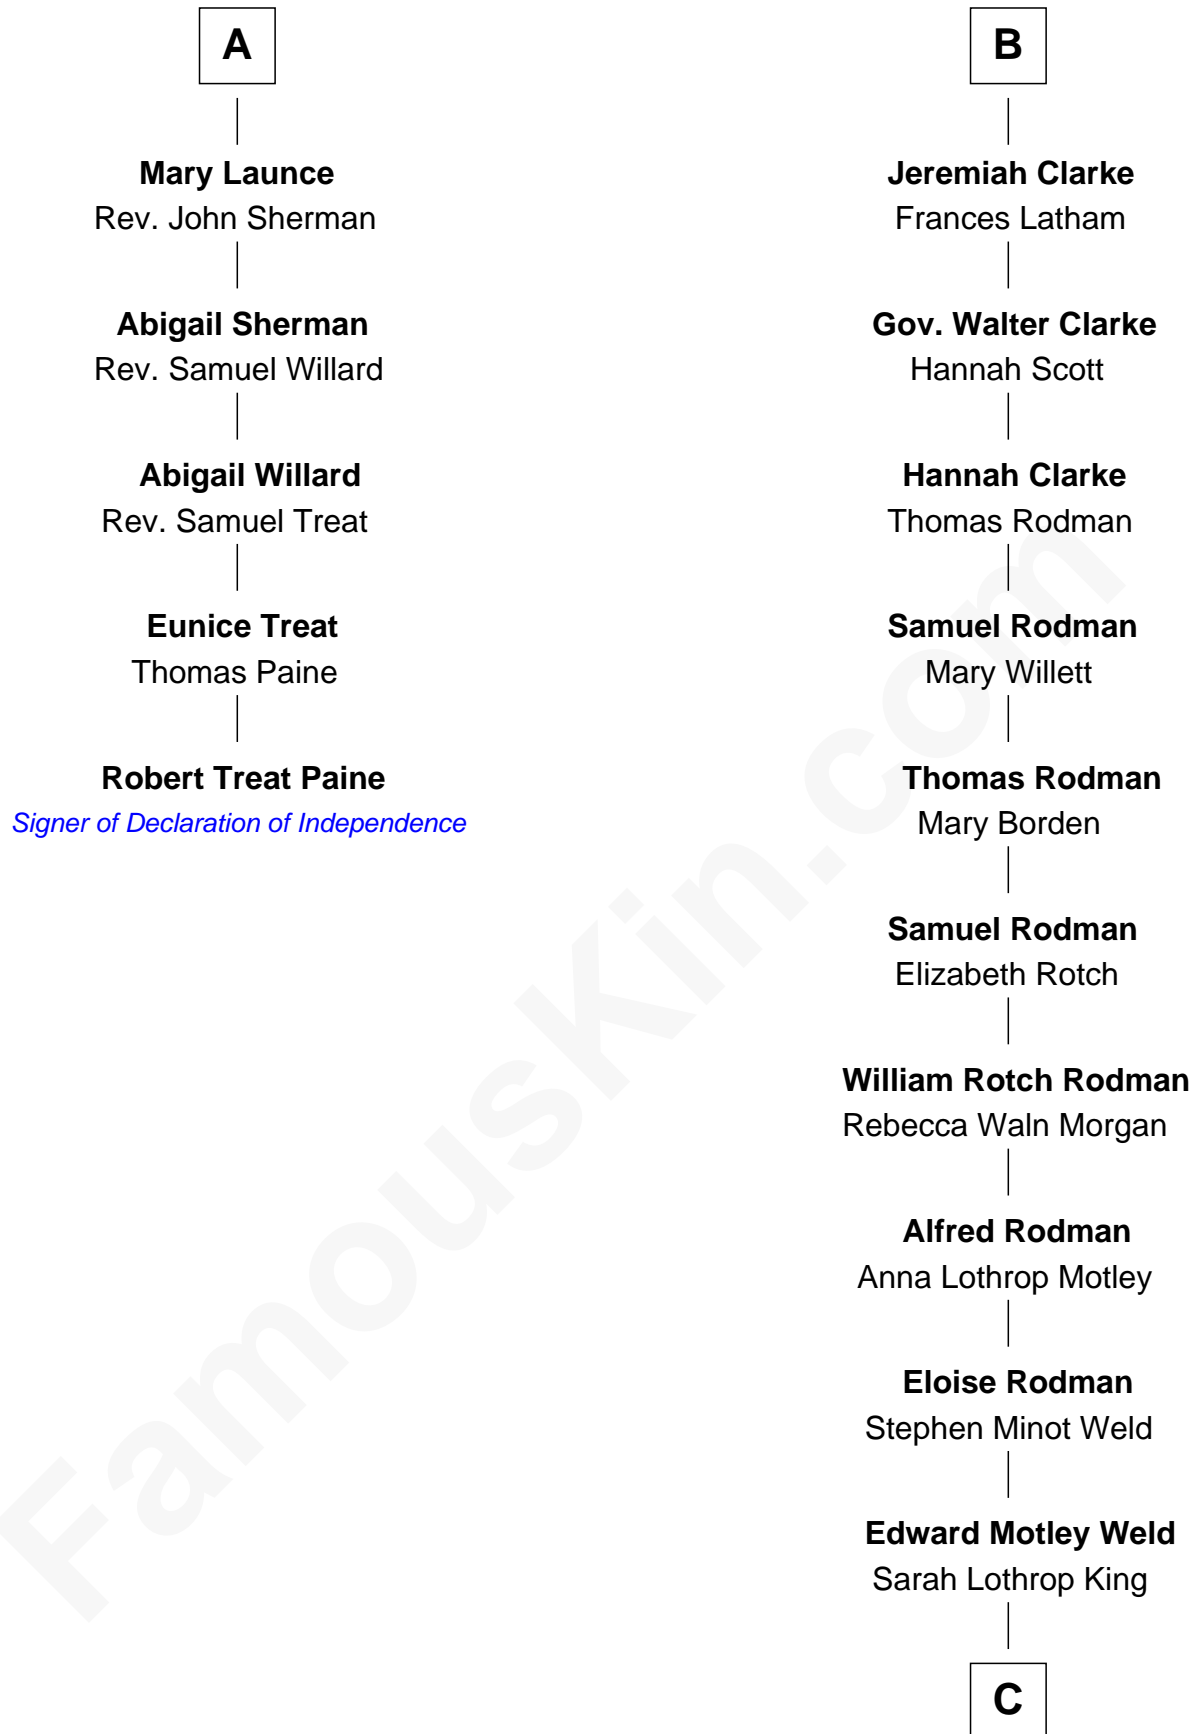

FamousKin.com

Relationship Chart of

Robert Treat Paine

Signer of the Declaration of Independence

11th cousin 7 times removed of

Tuesday Weld

TV and Movie Actress

Stephen le Scrope

Margery de Welles

John le Scrope
Elizabeth Chaworth

Eleanor Scrope
Richard Darcy

Sir William Darcy
Eupheme Langton

Sir Thomas Darcy
Dowsabel Tempest

Sir Arthur Darcy
Mary Carew

Sir Edward Darcy
Elizabeth Astley

Isabella Darcy
John Launce

A

Maude le Scrope
Sir Baldwin Freville

Elizabeth Freville
Sir Thomas Ferrers

Sir Henry Ferrers
Margaret Heckstall

Elizabeth Ferrers
James Clerke

George Clerke
Elizabeth Wilsford

James Clerke
Mary Saxby

William Clerke
Mary Weston

B

C

Lothrop Motley Weld

Yosene Balfour Ker

Tuesday Weld

TV and Movie Actress

FamousKin.com