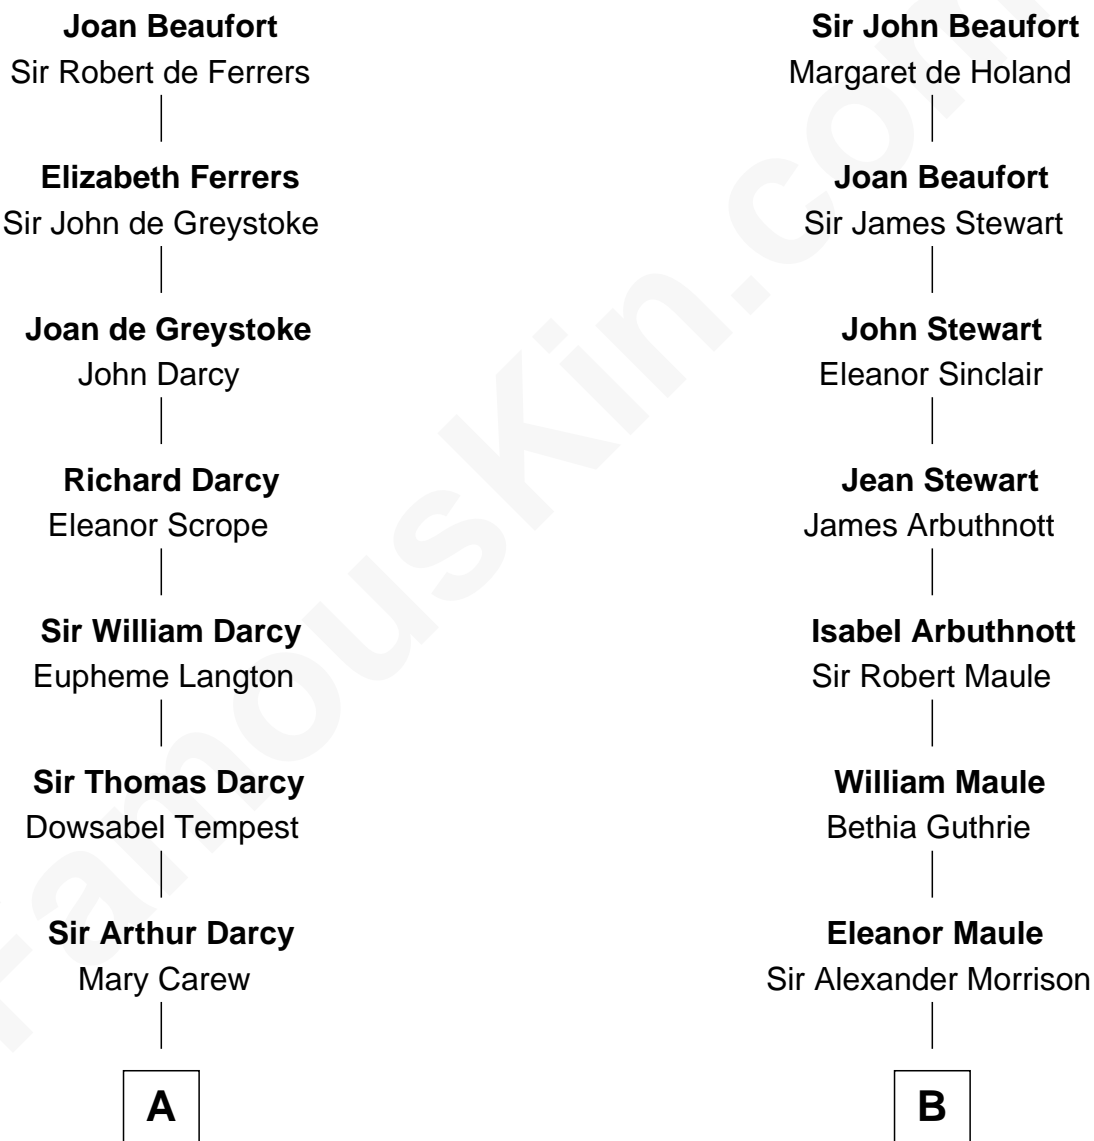

Helen Keller

Author and Activist

John of Gaunt

Katherine Roet