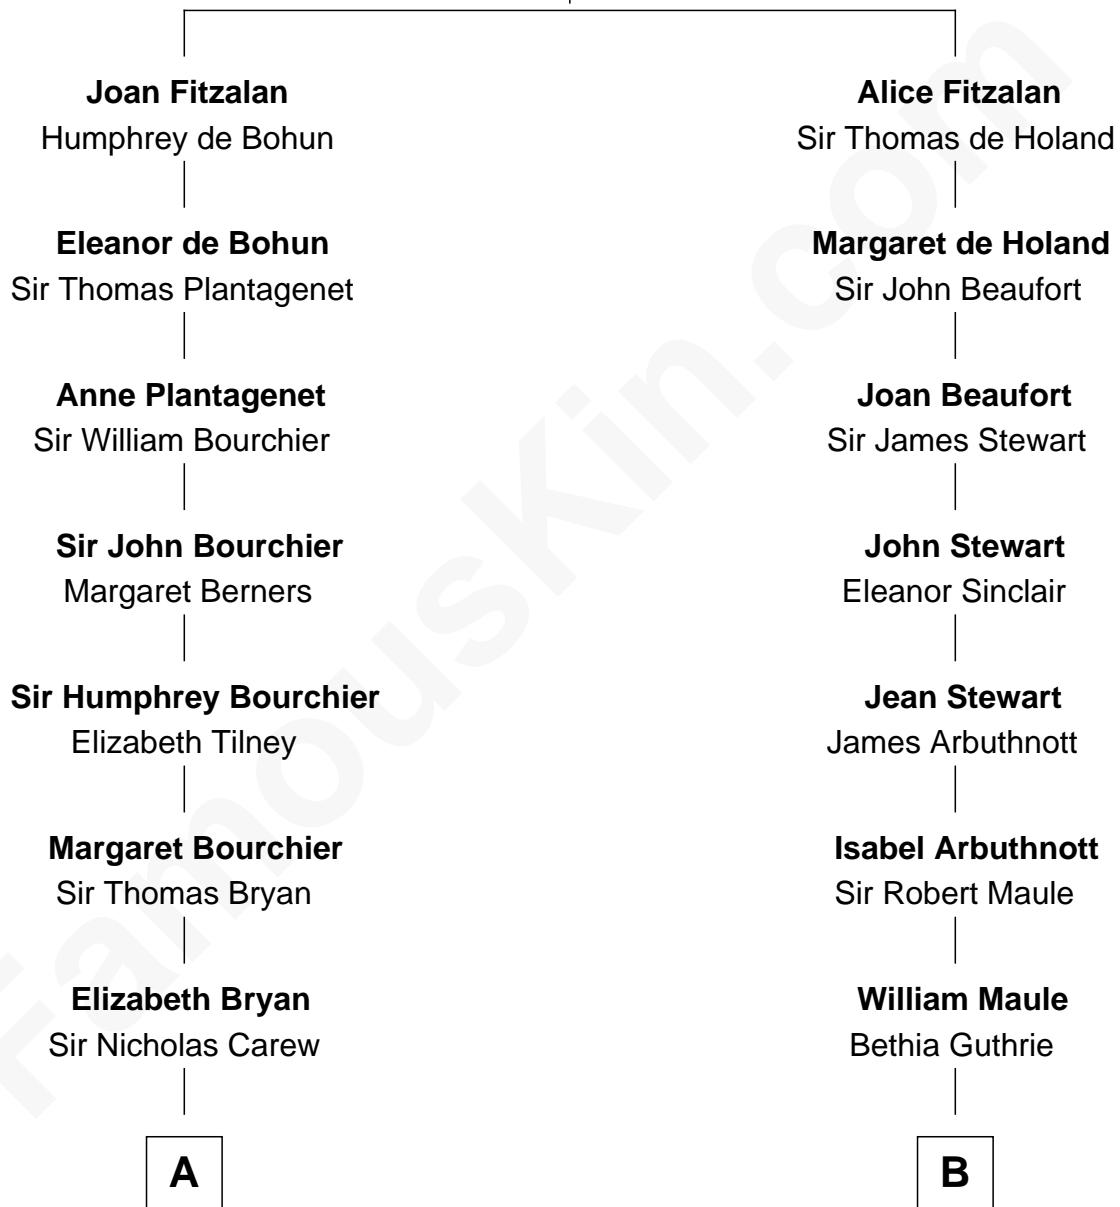

## Relationship Chart of

### Robert Treat Paine

*Signer of the Declaration of Independence*

14th cousin 1 time removed of

**Helen Keller**

*Author and Activist*

**Richard Fitzalan**  
Eleanor Plantagenet

**A**

**Mary Carew**  
Sir Arthur Darcy

**Sir Edward Darcy**  
Elizabeth Astley

**Isabella Darcy**  
John Launce

**Mary Launce**  
Rev. John Sherman

**Abigail Sherman**  
Rev. Samuel Willard

**Abigail Willard**  
Rev. Samuel Treat

**Eunice Treat**  
Thomas Paine