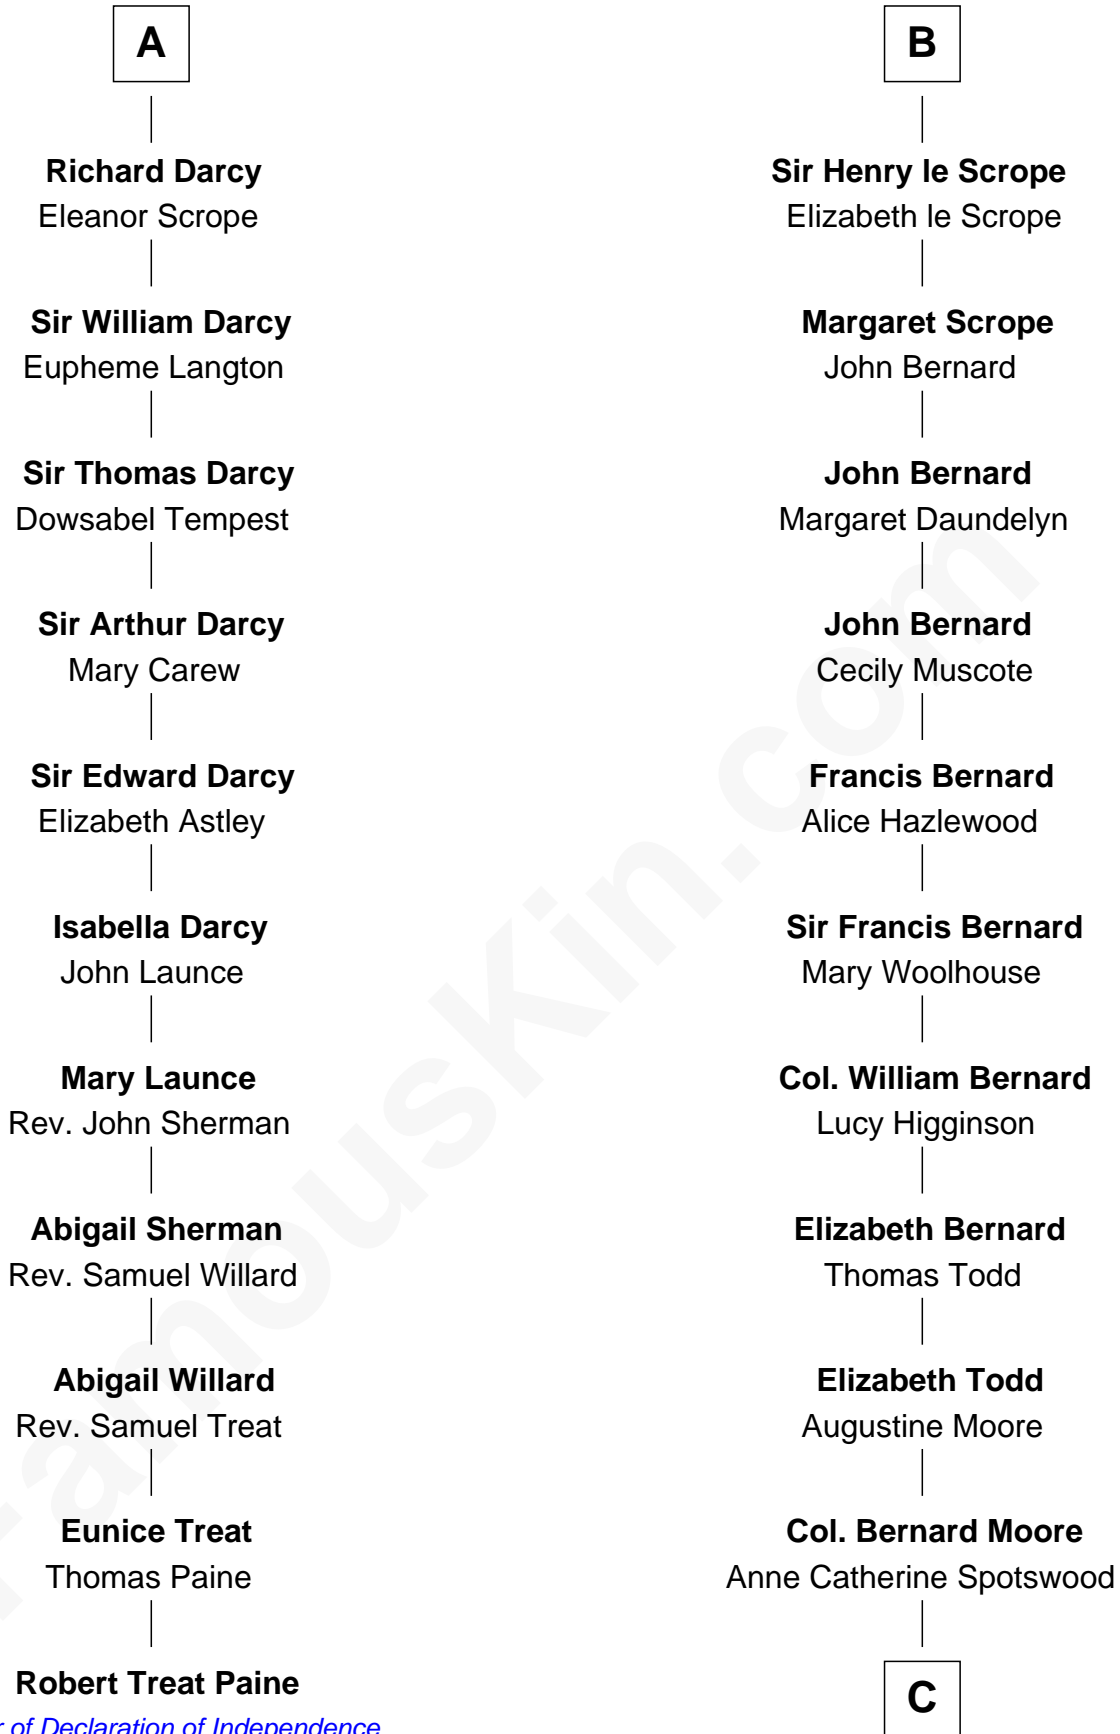

FamousKin.com

Relationship Chart of

Robert Treat Paine

Signer of the Declaration of Independence

17th cousin 3 times removed of

Helen Keller

Author and Activist

Sir William Longespee

Ela of Salisbury

C

Col. Alexander Spotswood Moore

Elizabeth Aylett

Mary Fairfax Moore

David Keller

Arthur Henley Keller

Kate Adams

Helen Keller

Author and Activist

FamousKin.com