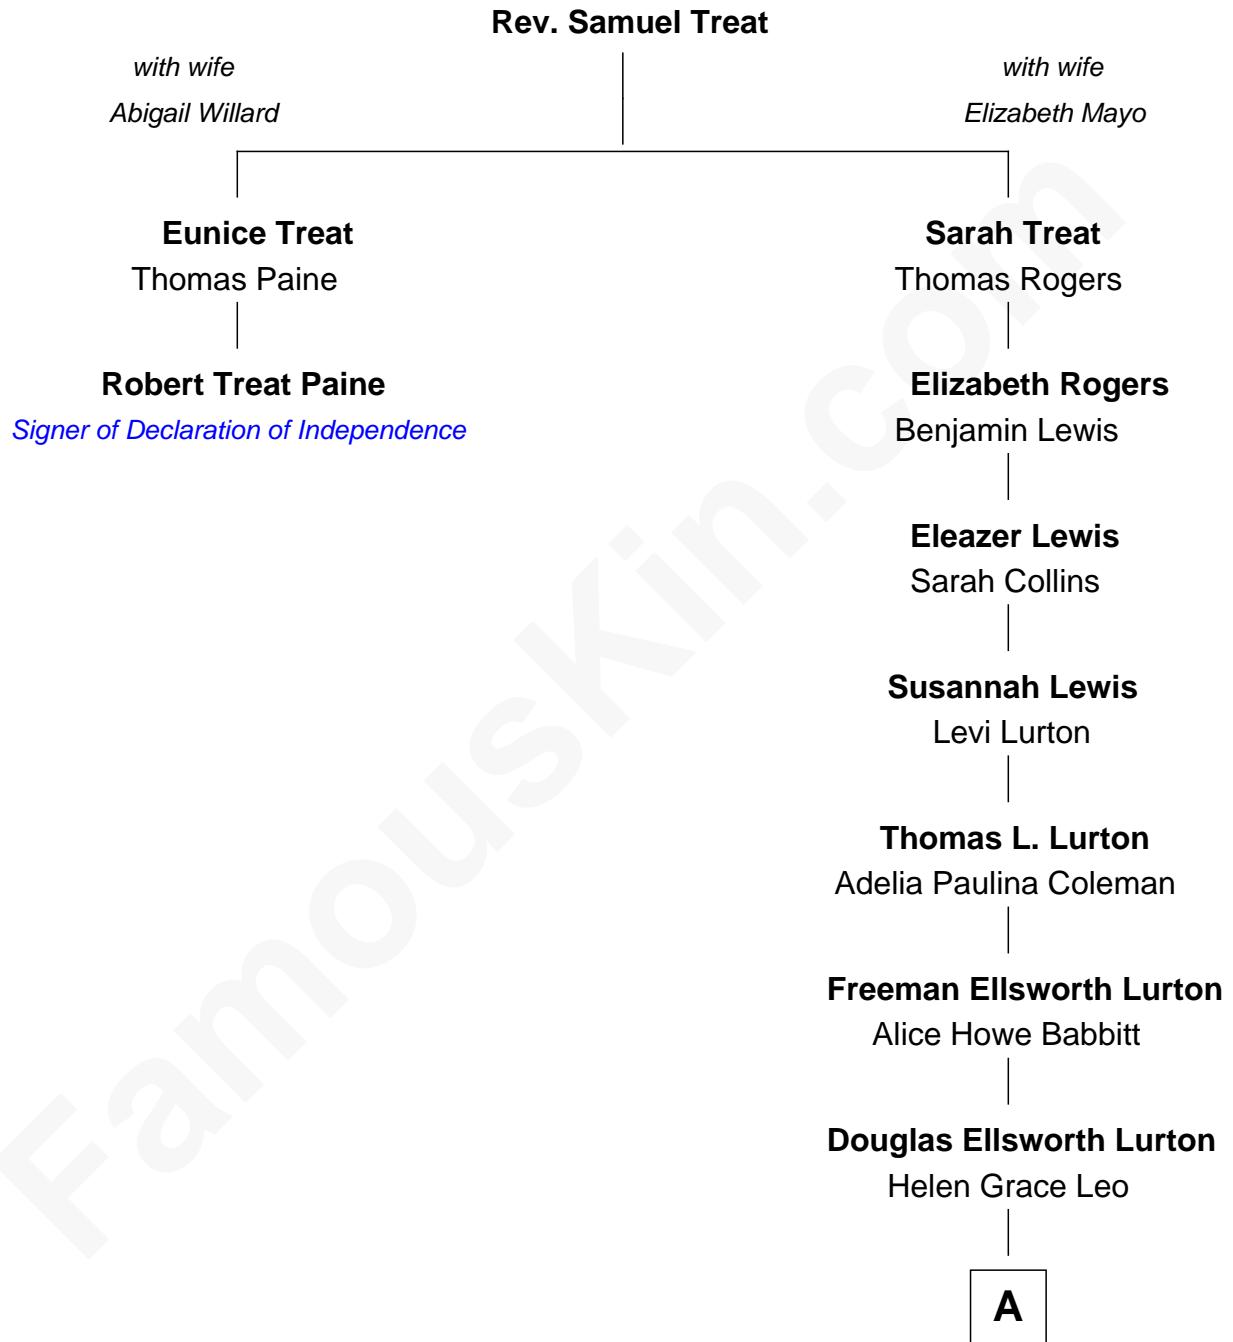

FamousKin.com

Relationship Chart of

Robert Treat Paine

Signer of the Declaration of Independence

1st cousin 7 times removed of

Brewster Kahle

Founder, Internet Archive

A

—
Margaret Mary Lurton

Robert Vinton Kahle

—
Brewster Kahle

Founder, Internet Archive

FamousKin.com