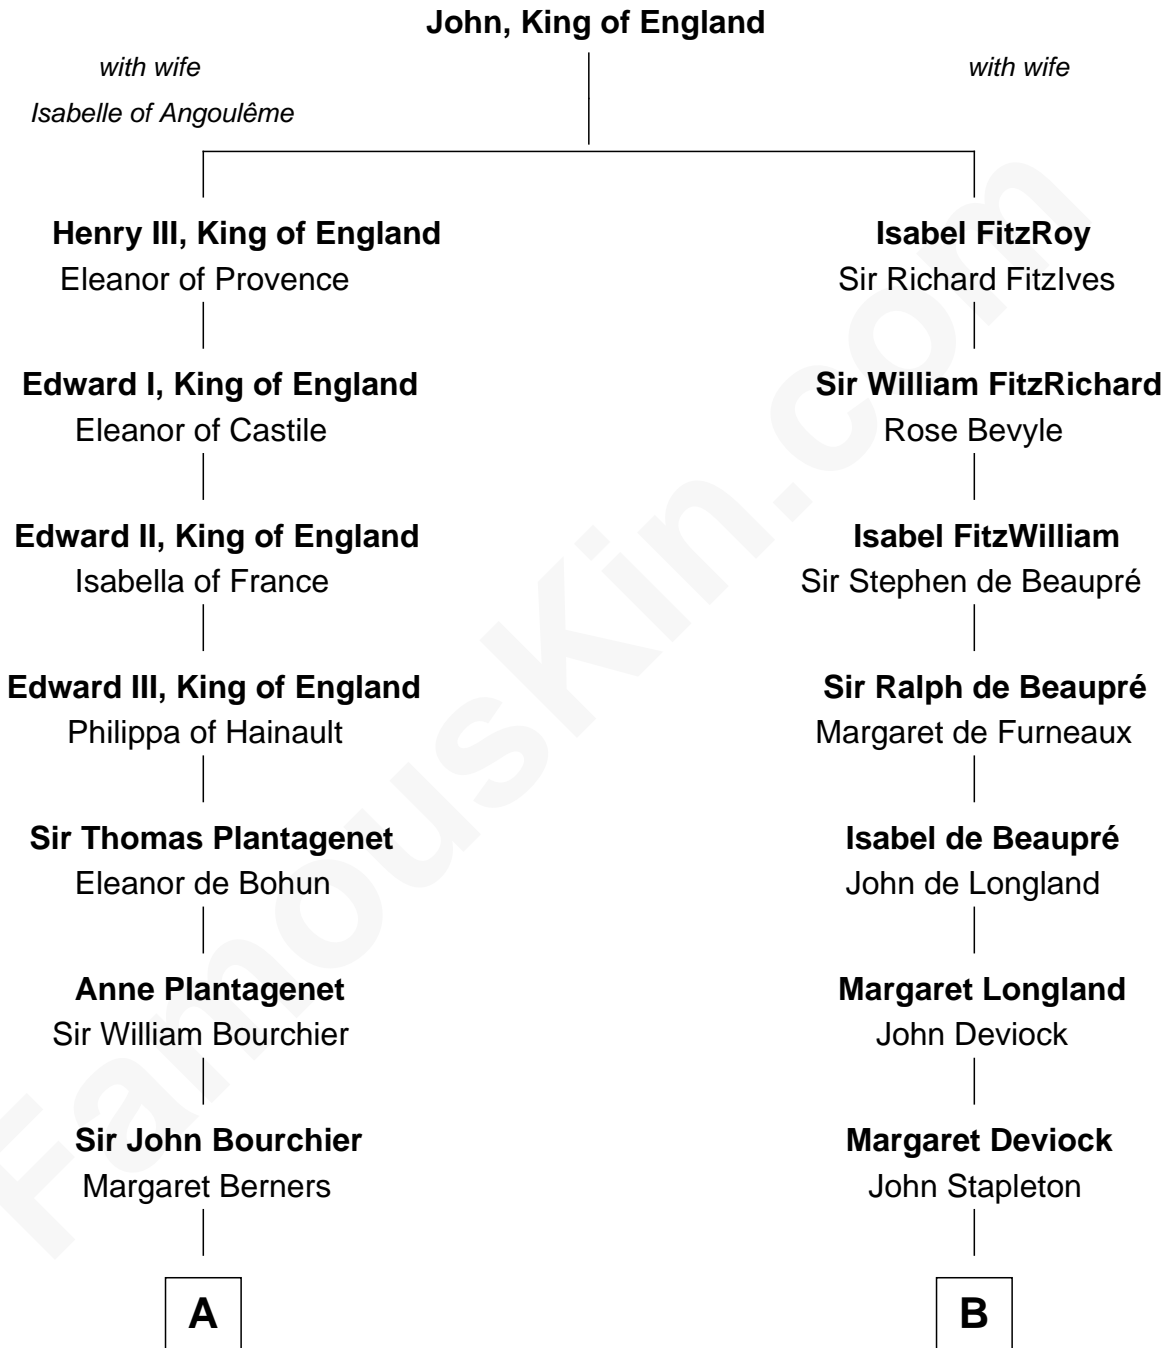

FamousKin.com

Relationship Chart of

Robert Treat Paine

Signer of the Declaration of Independence

17th cousin 2 times removed of

Abraham Baldwin

Signer of the U.S. Constitution

C

Timothy Baldwin

Bathsheba Stone

Michael Baldwin

Lucy Dudley

Abraham Baldwin

Signer of the U.S. Constitution

FamousKin.com