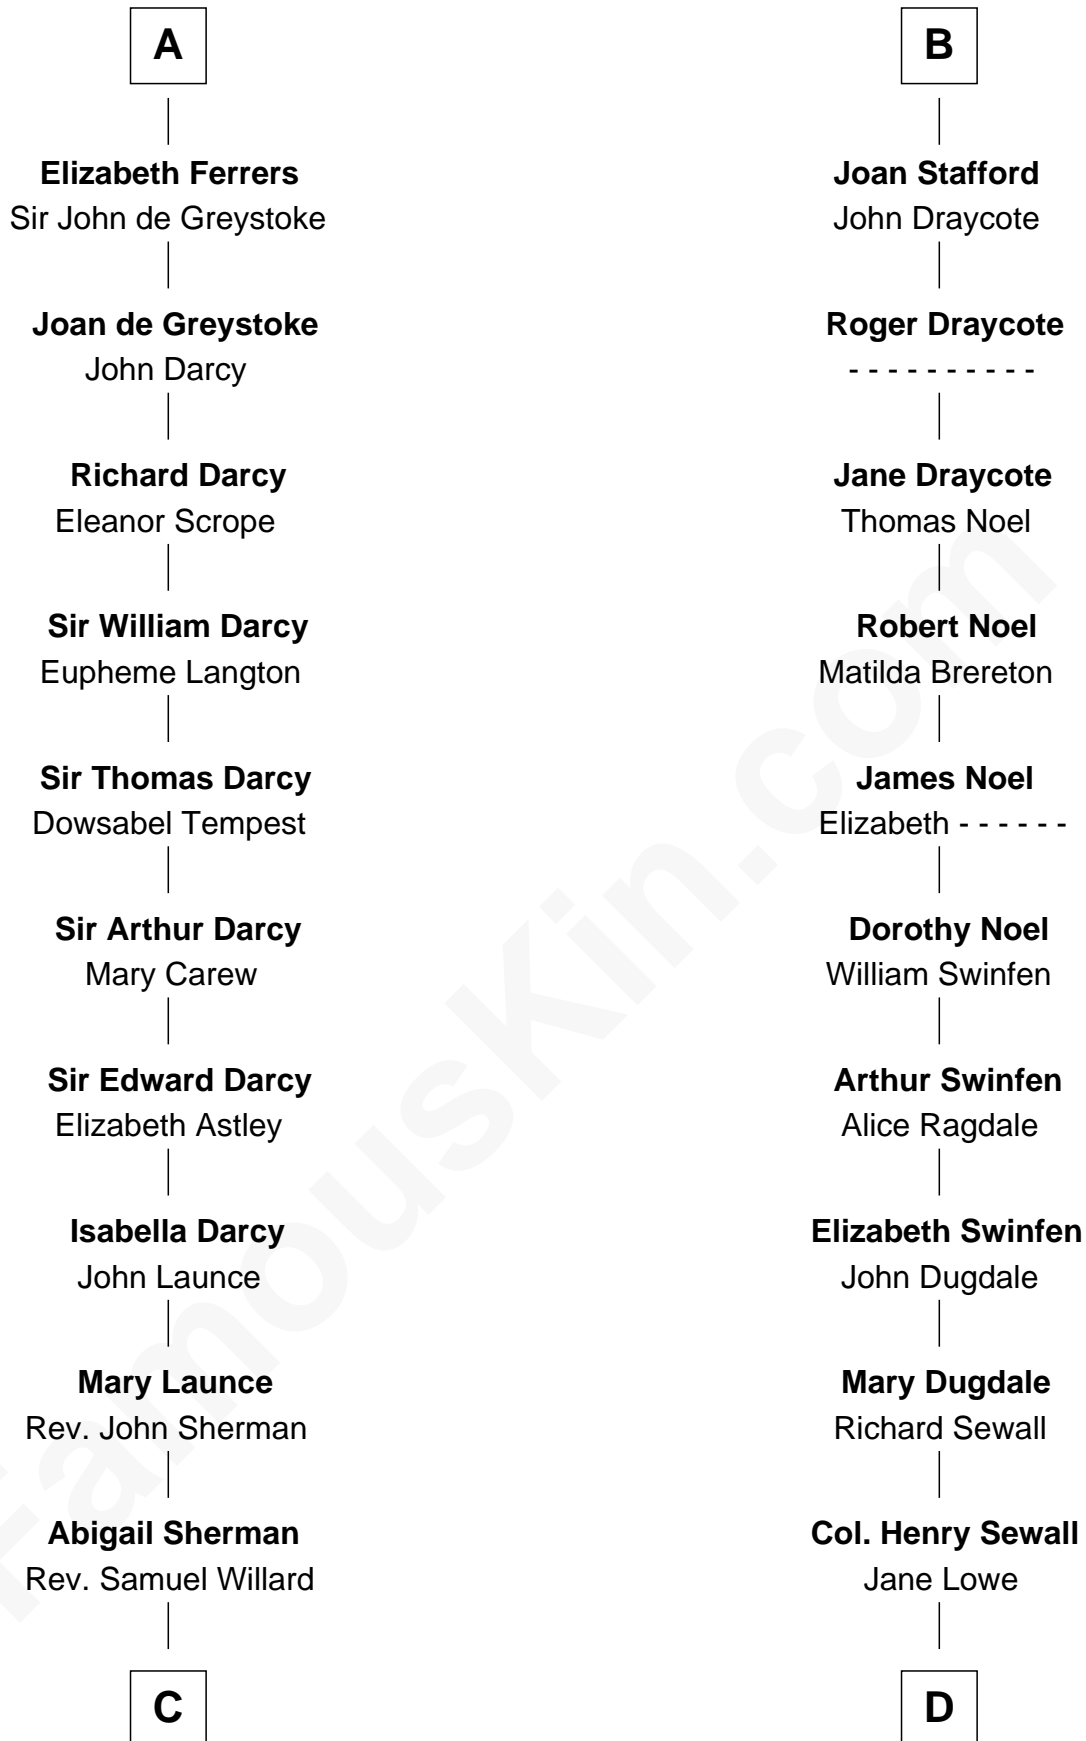

FamousKin.com

Relationship Chart of

Robert Treat Paine

Signer of the Declaration of Independence

19th cousin 1 time removed of

Charles Carroll

Signer of the Declaration of Independence

Hugh de Kevelioc
Bertrade de Montfort

Sir Robert de Ferrers
Joan Beaufort

A

Mabel of Chester
William d'Aubeny

Nichole d'Aubeny
Sir Roger de Somery

Margaret de Somery
Ralph Basset

Ralph Basset
Hawise - - - - -

Margaret Basset
Edmund de Stafford

Ralph de Stafford
Katherine de Hastang

Margaret Stafford
Sir John Stafford

B

C

Abigail Willard
Rev. Samuel Treat

Eunice Treat
Thomas Paine

Robert Treat Paine
Signer of Declaration of Independence

D

Nicholas Sewall
Susanna Burgess