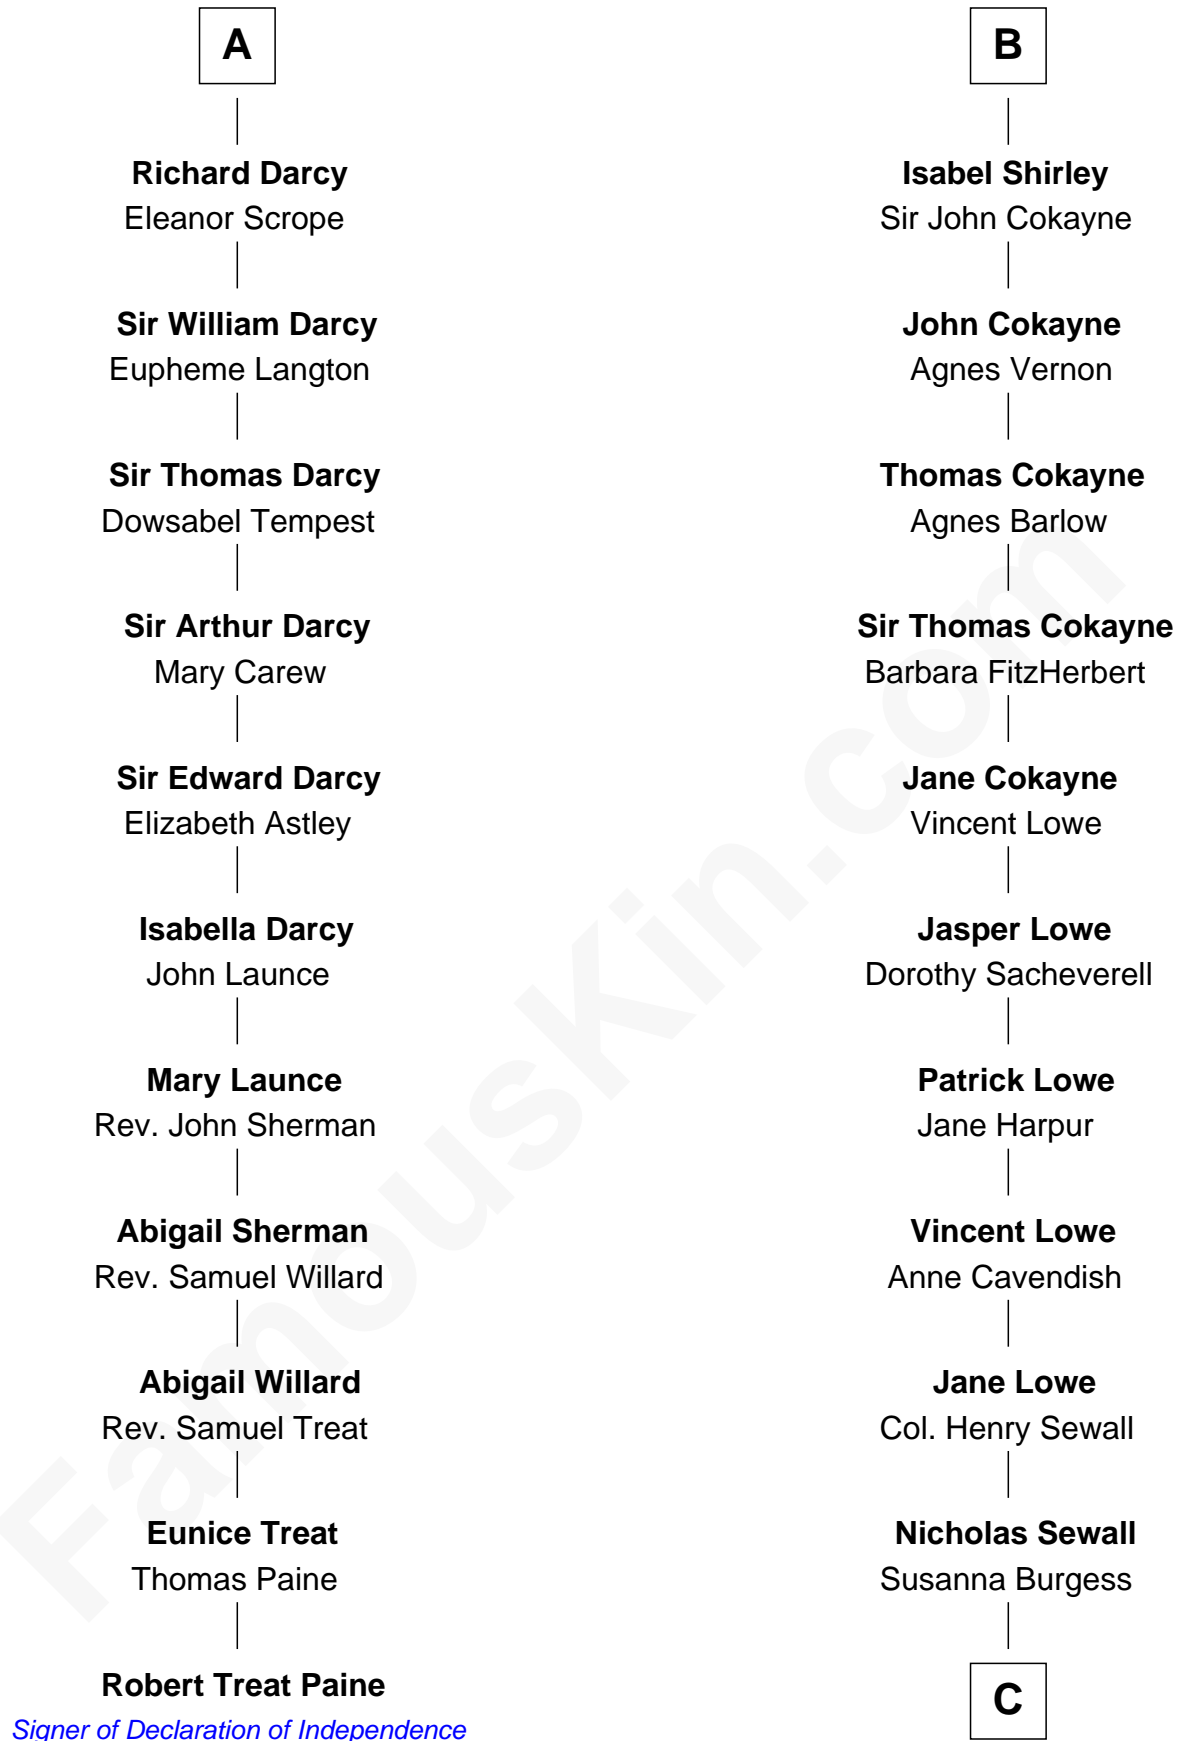

### Robert Treat Paine

*Signer of the Declaration of Independence*

17th cousin 2 times removed of

### Charles Carroll

*Signer of the Declaration of Independence*

### Sir William Longespee

Ela of Salisbury

**C**

—  
**Jane Sewall**  
Clement Brooke

—  
**Elizabeth Brooke**  
Charles Carroll

—  
**Charles Carroll**

*Signer of Declaration of Independence*

FamousKin.com