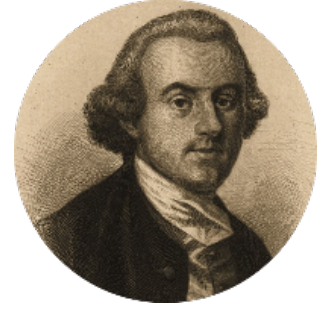

FamousKin.com

Relationship Chart of

Robert Treat Paine

Signer of the Declaration of Independence

20th cousin 1 time removed of

Daniel Carroll

Signer of the U.S. Constitution

Mitchertach O'Toole

Cacht Inion Loigsig O'Morda

C

Mary Launce
Rev. John Sherman

Abigail Sherman
Rev. Samuel Willard

Abigail Willard
Rev. Samuel Treat

Eunice Treat
Thomas Paine

Robert Treat Paine
Signer of Declaration of Independence