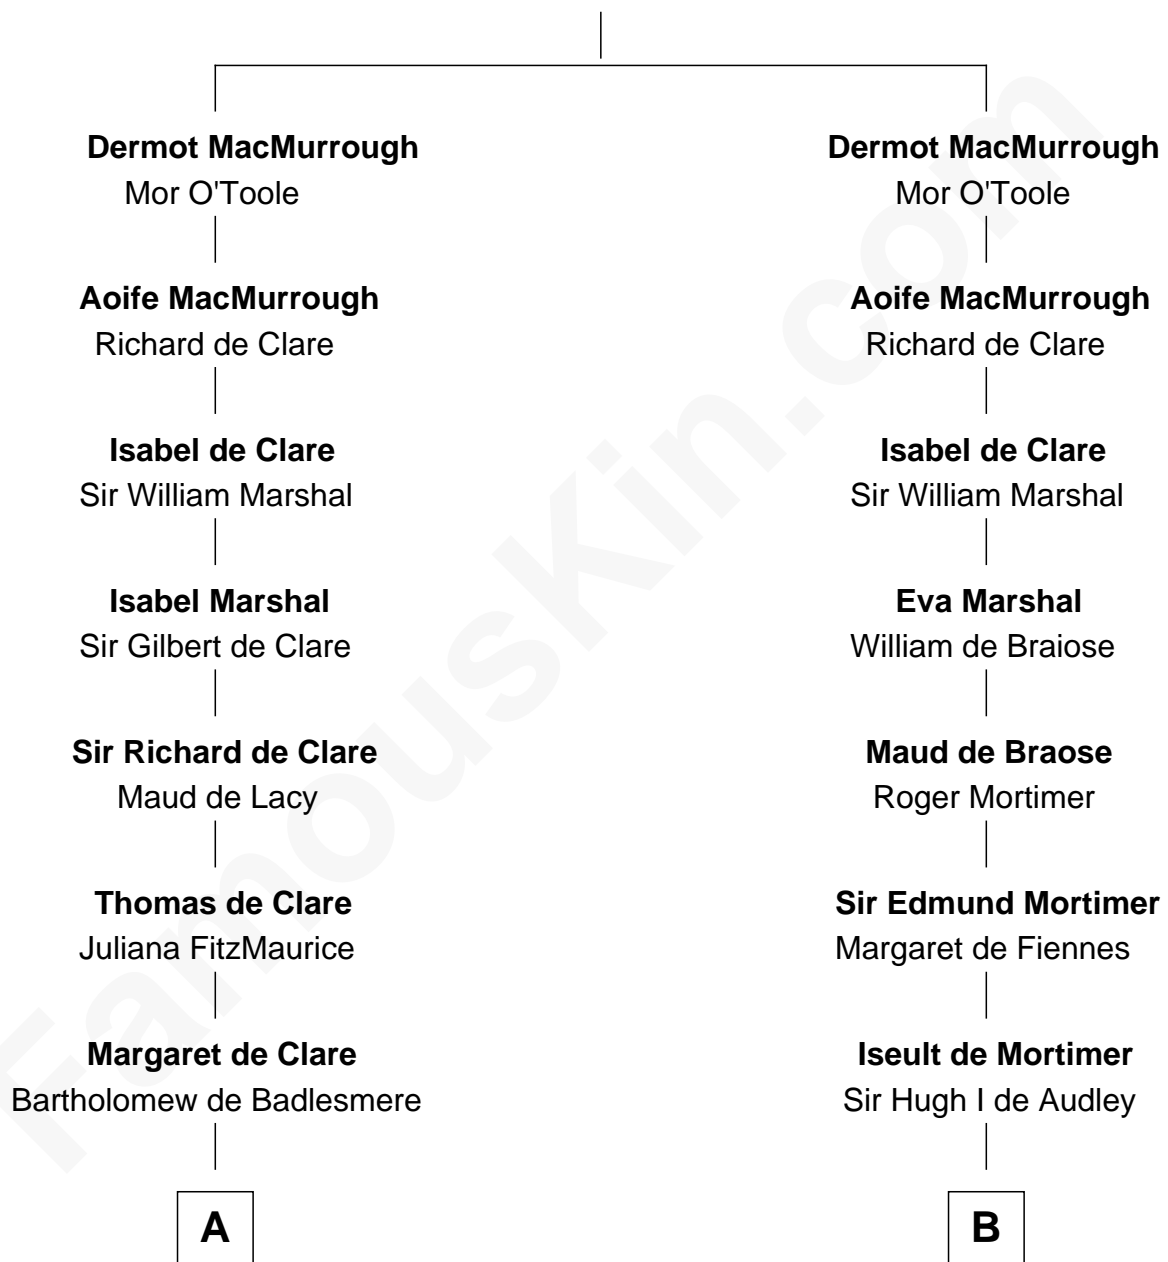

FamousKin.com

Relationship Chart of

Robert Treat Paine

Signer of the Declaration of Independence

20th cousin 1 time removed of

Daniel Carroll

Signer of the U.S. Constitution

Enna MacMurrough

C

Mary Launce
Rev. John Sherman

Abigail Sherman
Rev. Samuel Willard

Abigail Willard
Rev. Samuel Treat

Eunice Treat
Thomas Paine

Robert Treat Paine
Signer of Declaration of Independence

D

William Digges
Elizabeth Sewall

Anne Digges
Henry Darnall

Eleanor Darnall
Daniel Carroll

Daniel Carroll
Signer of the U.S. Constitution