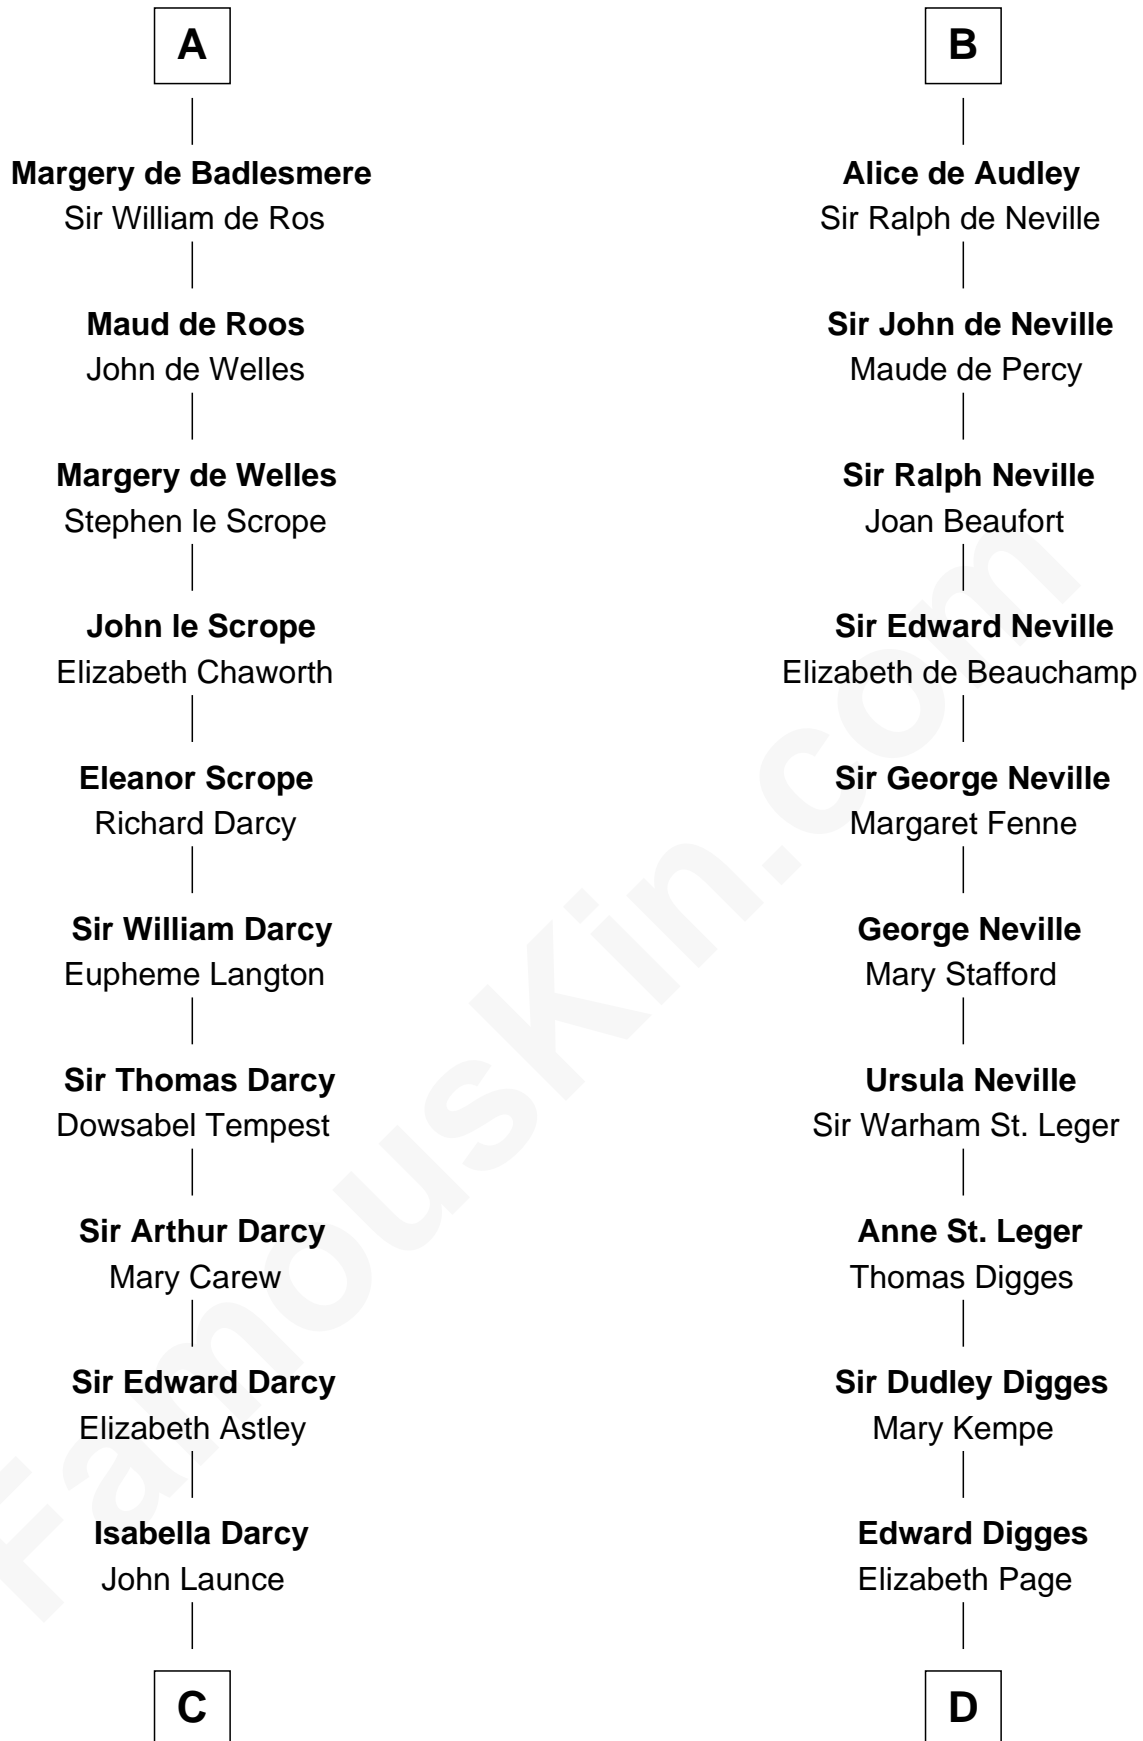

## Relationship Chart of

### Robert Treat Paine

*Signer of the Declaration of Independence*

20th cousin 1 time removed of

### John Carroll

*Founder of Georgetown University*

**Mitchertach O'Toole**

Cacht Inion Loigsig O'Morda

**C**

**Mary Launce**  
Rev. John Sherman

**Abigail Sherman**  
Rev. Samuel Willard

**Abigail Willard**  
Rev. Samuel Treat

**Eunice Treat**  
Thomas Paine

**Robert Treat Paine**  
*Signer of Declaration of Independence*

**D**

**William Digges**  
Elizabeth Sewall

**Anne Digges**  
Henry Darnall

**Eleanor Darnall**  
Daniel Carroll