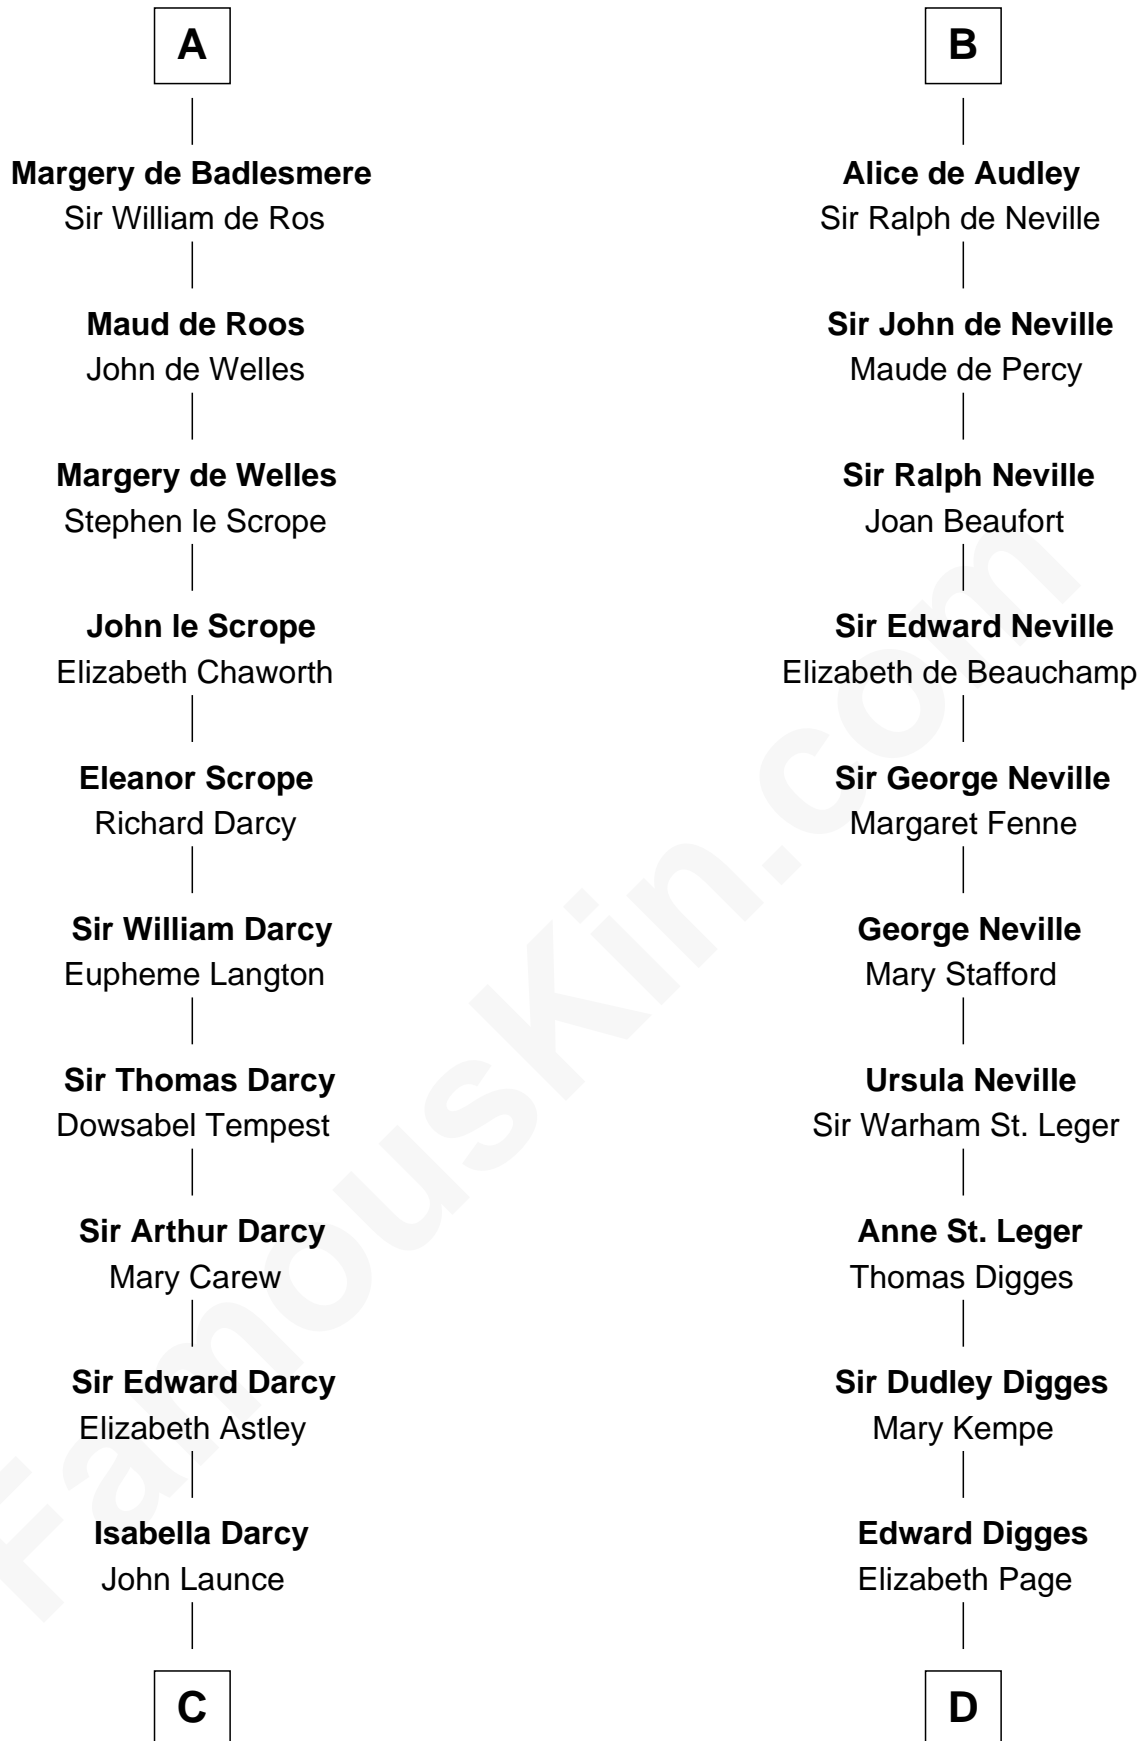

FamousKin.com

Relationship Chart of

Robert Treat Paine

Signer of the Declaration of Independence

20th cousin 1 time removed of

John Carroll

Founder of Georgetown University

Enna MacMurrough

C

Mary Launce
Rev. John Sherman

Abigail Sherman
Rev. Samuel Willard

Abigail Willard
Rev. Samuel Treat

Eunice Treat
Thomas Paine

Robert Treat Paine
Signer of Declaration of Independence

D

William Digges
Elizabeth Sewall