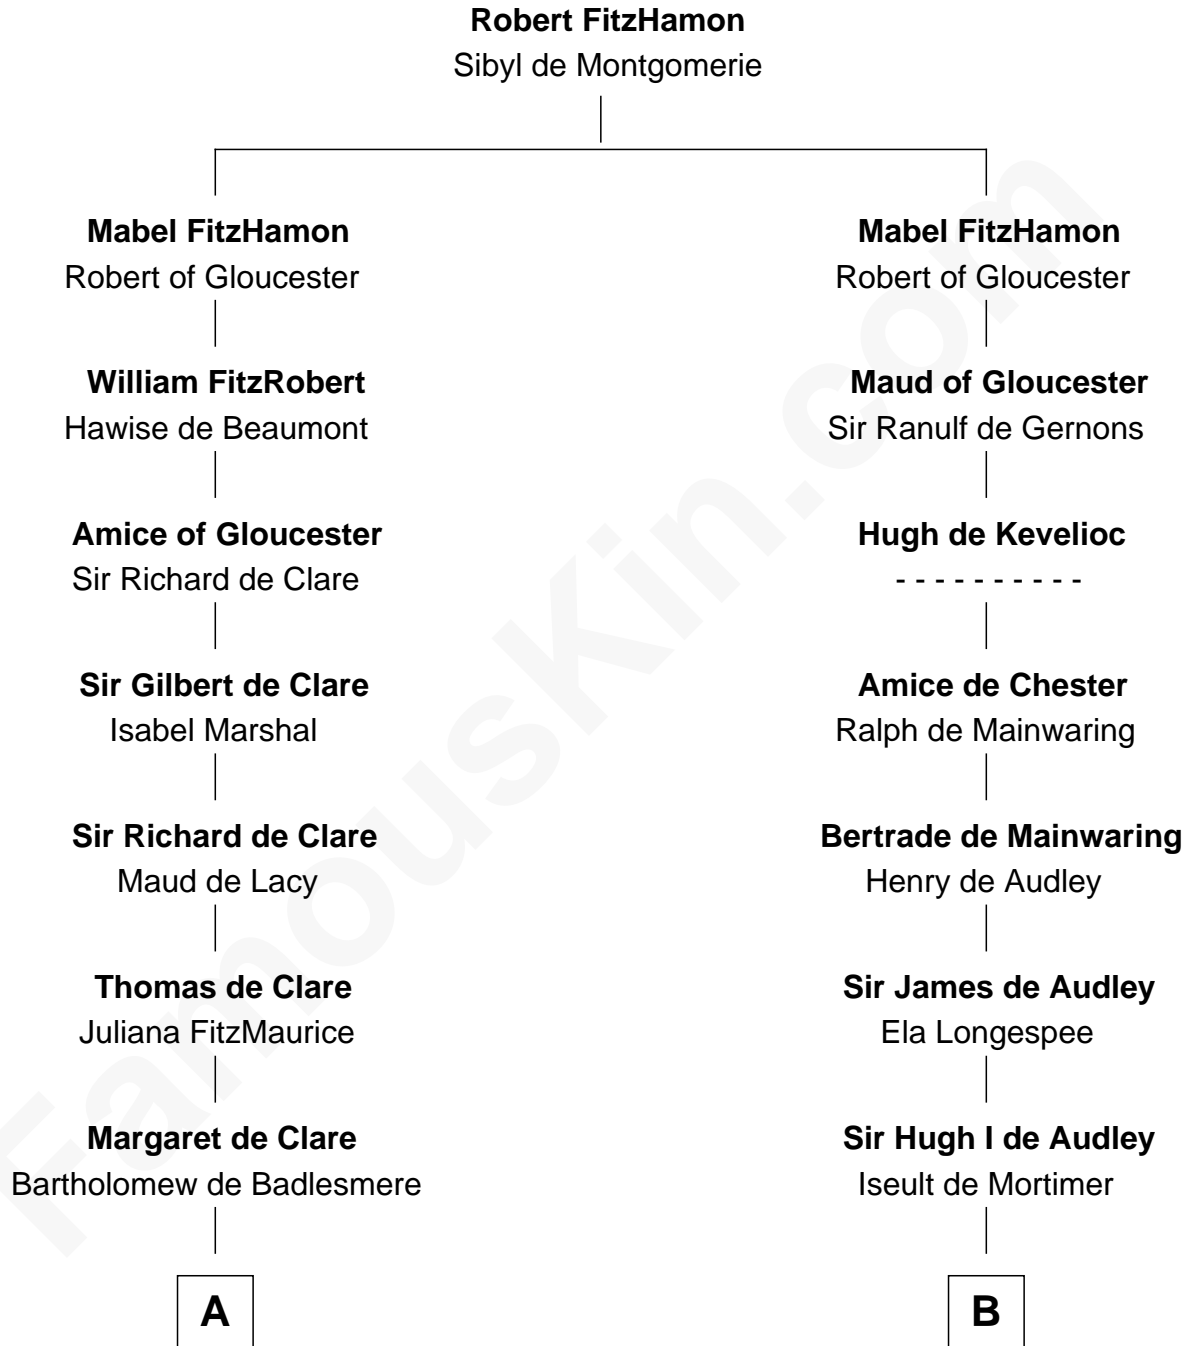

FamousKin.com

Relationship Chart of

Robert Treat Paine

Signer of the Declaration of Independence

20th cousin 1 time removed of

John Carroll

Founder of Georgetown University

C

Mary Launce
Rev. John Sherman

Abigail Sherman
Rev. Samuel Willard

Abigail Willard
Rev. Samuel Treat

Eunice Treat
Thomas Paine

Robert Treat Paine
Signer of Declaration of Independence

D

William Digges
Elizabeth Sewall

Anne Digges
Henry Darnall

Eleanor Darnall
Daniel Carroll

John Carroll
Founder, Georgetown University

FamousKin.com