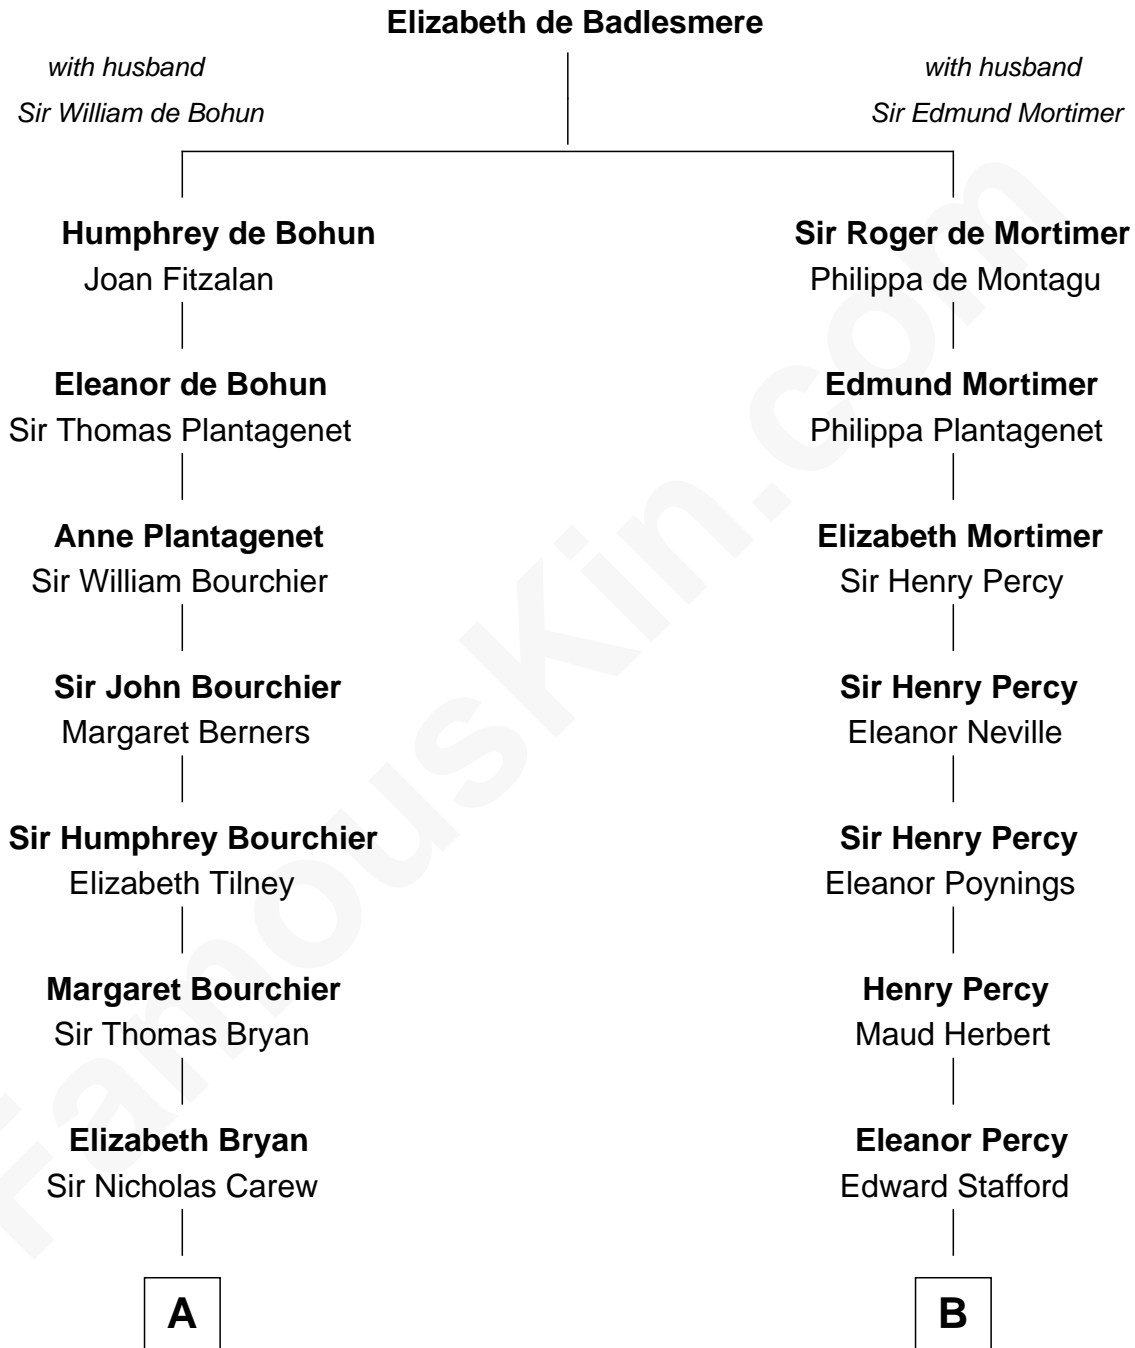

FamousKin.com

Relationship Chart of

Robert Treat Paine

Signer of the Declaration of Independence

14th cousin 1 time removed of

John Carroll

Founder of Georgetown University