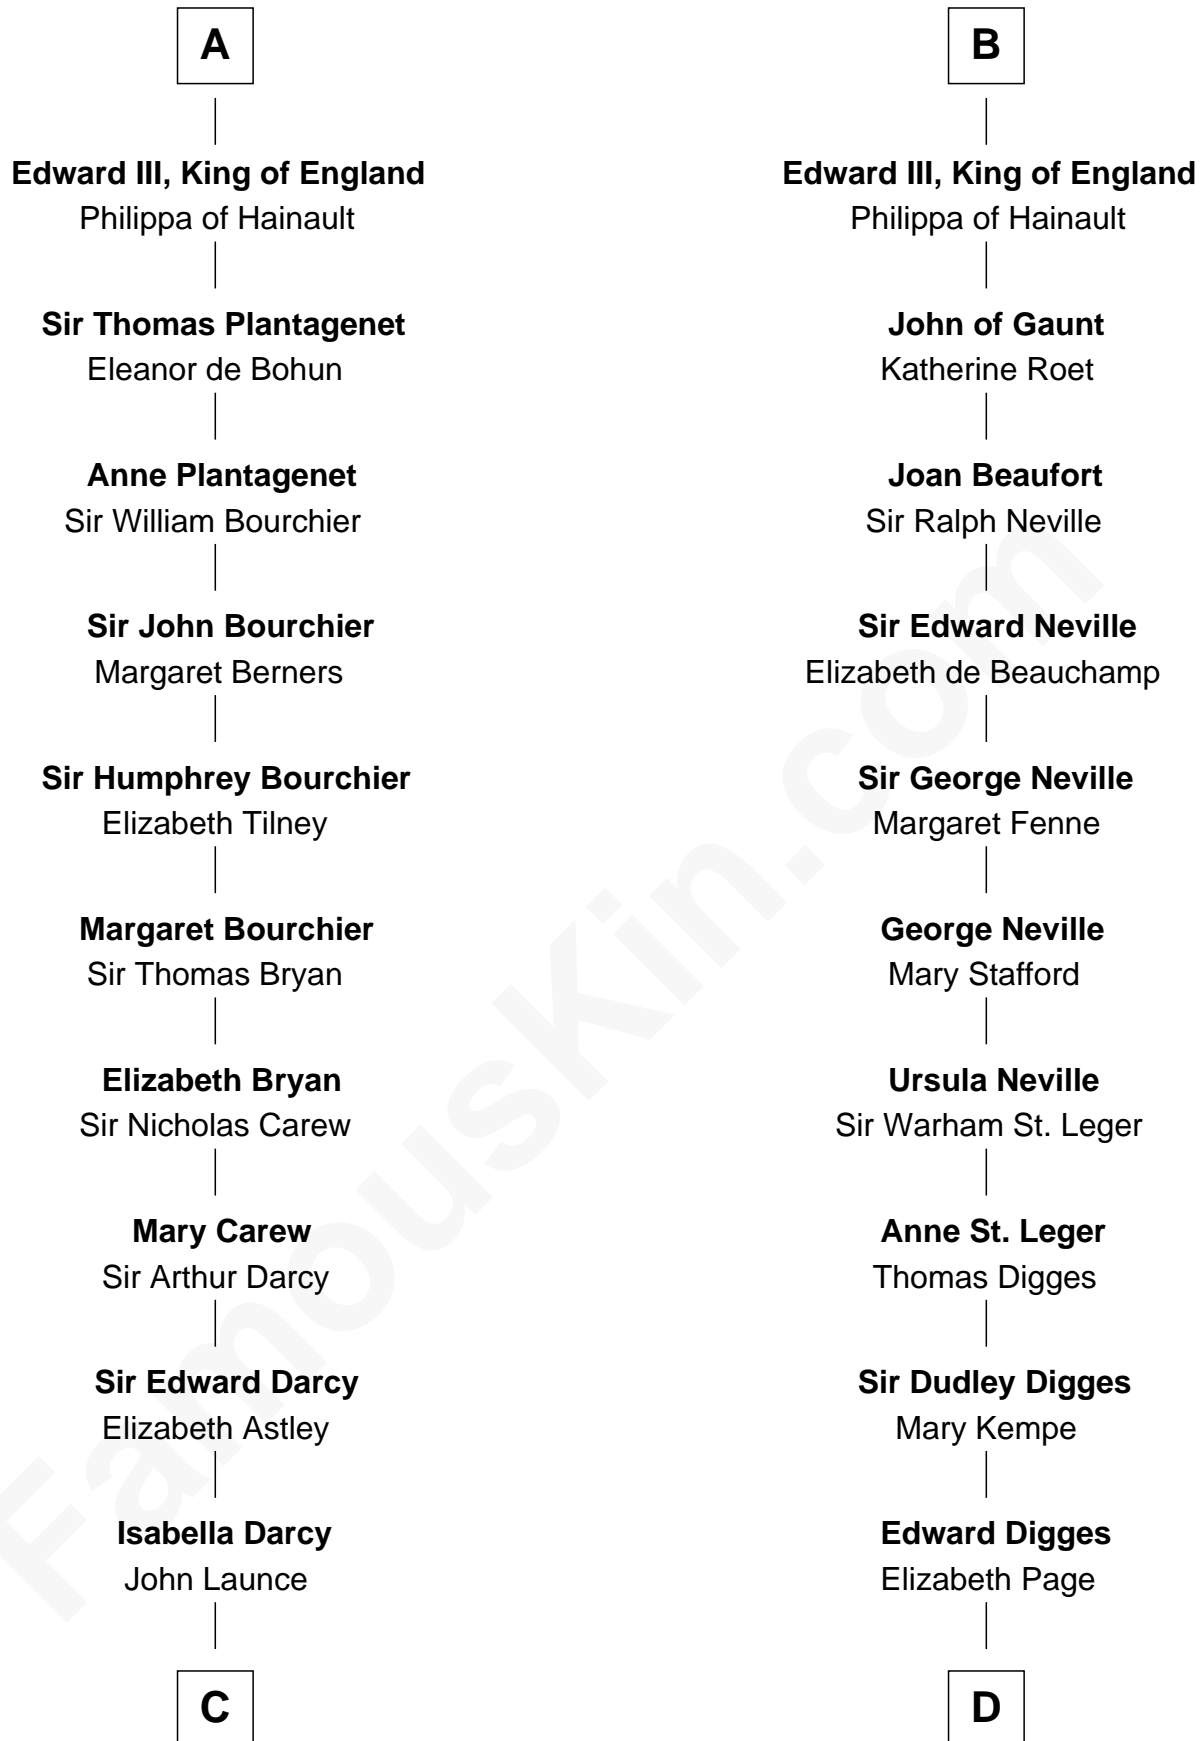

## Relationship Chart of

### Robert Treat Paine

*Signer of the Declaration of Independence*

20th cousin 1 time removed of

### John Carroll

*Founder of Georgetown University*

**C**

**Mary Launce**  
Rev. John Sherman

**Abigail Sherman**  
Rev. Samuel Willard

**Abigail Willard**  
Rev. Samuel Treat

**Eunice Treat**  
Thomas Paine