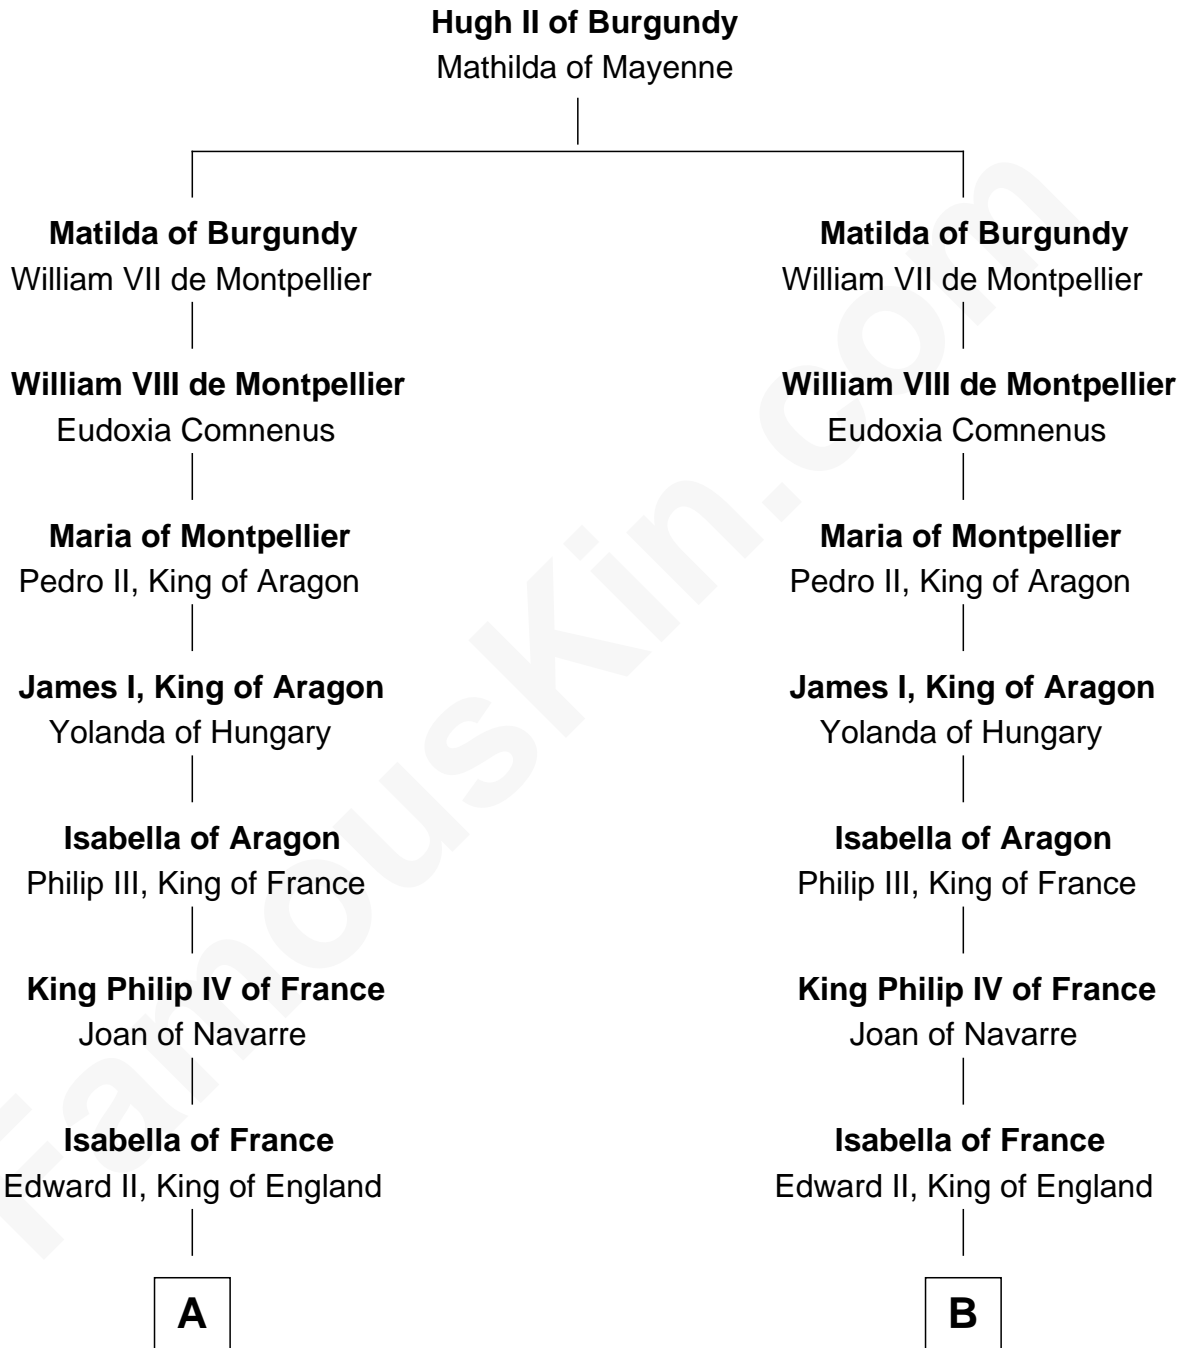

FamousKin.com

Relationship Chart of

Robert Treat Paine

Signer of the Declaration of Independence

20th cousin 1 time removed of

John Carroll

Founder of Georgetown University