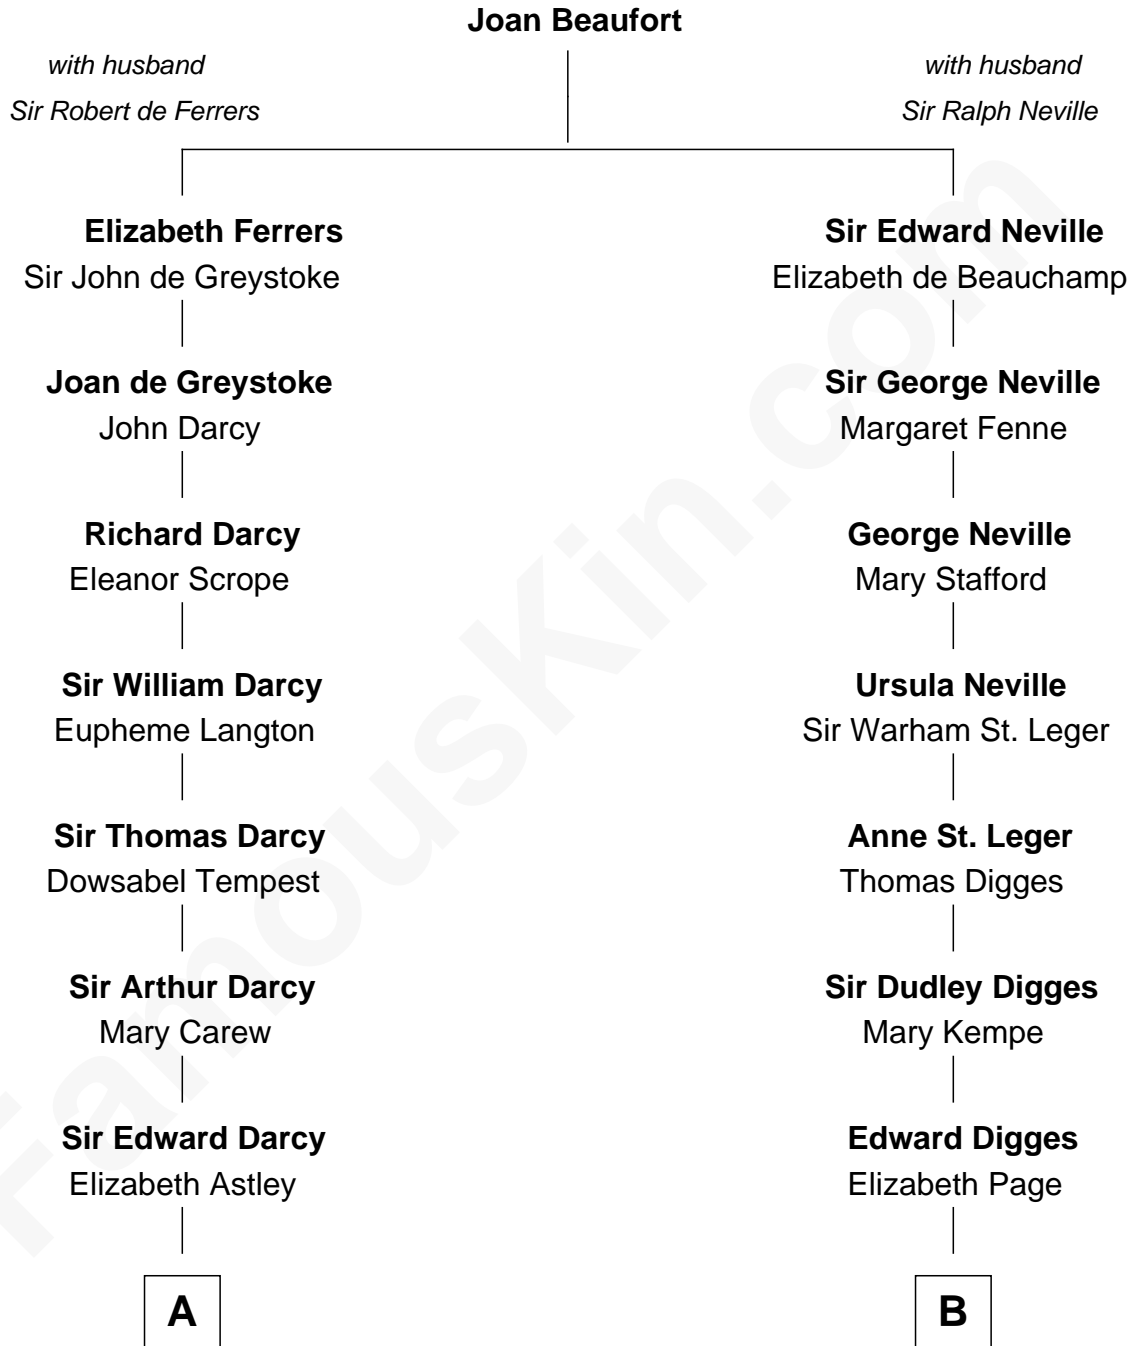

FamousKin.com

Relationship Chart of

Robert Treat Paine

Signer of the Declaration of Independence

10th cousin 2 times removed of

John Carroll

Founder of Georgetown University

A

Isabella Darcy
John Launce

Mary Launce
Rev. John Sherman

Abigail Sherman
Rev. Samuel Willard

Abigail Willard
Rev. Samuel Treat

Eunice Treat
Thomas Paine

Robert Treat Paine
Signer of Declaration of Independence

B

William Digges
Elizabeth Sewall

Anne Digges
Henry Darnall

Eleanor Darnall
Daniel Carroll

John Carroll
Founder, Georgetown University

FamousKin.com