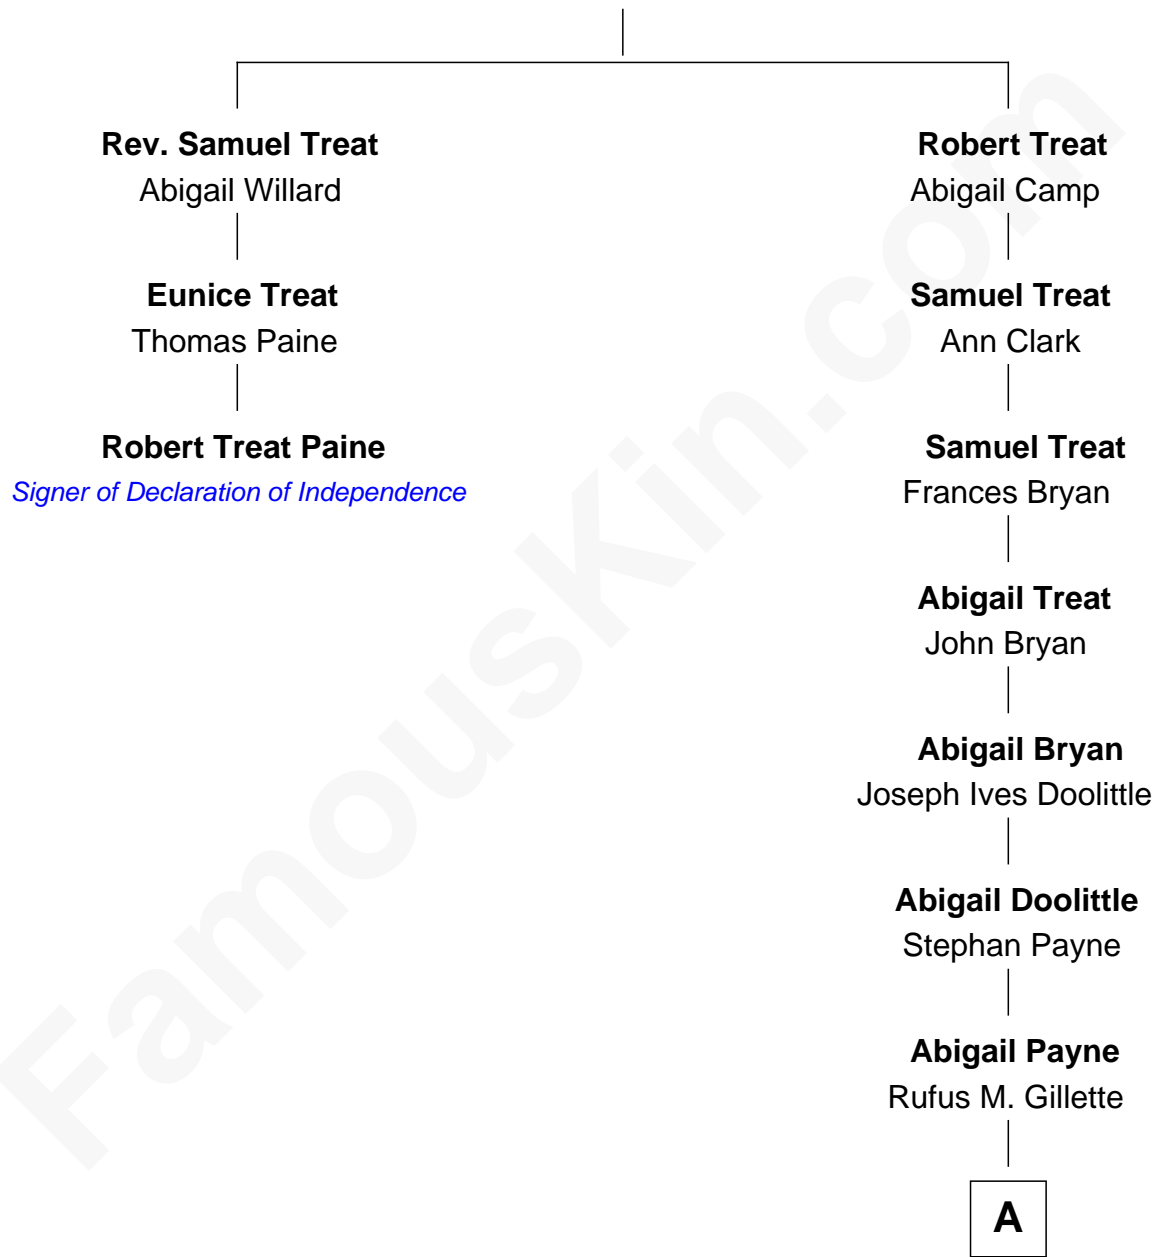

FamousKin.com

Relationship Chart of

Robert Treat Paine

Signer of the Declaration of Independence

2nd cousin 8 times removed of

Treat Williams
TV & Movie Actor

Gov. Robert Treat
Jane Tapp

A

—
Mary Abigail Gillette
George Willey Andrew

—
Treat Payne Andrew
Eleanor Barnum

—
Marian Andrew
Richard Norman Williams

—
Treat Williams
TV & Movie Actor

FamousKin.com