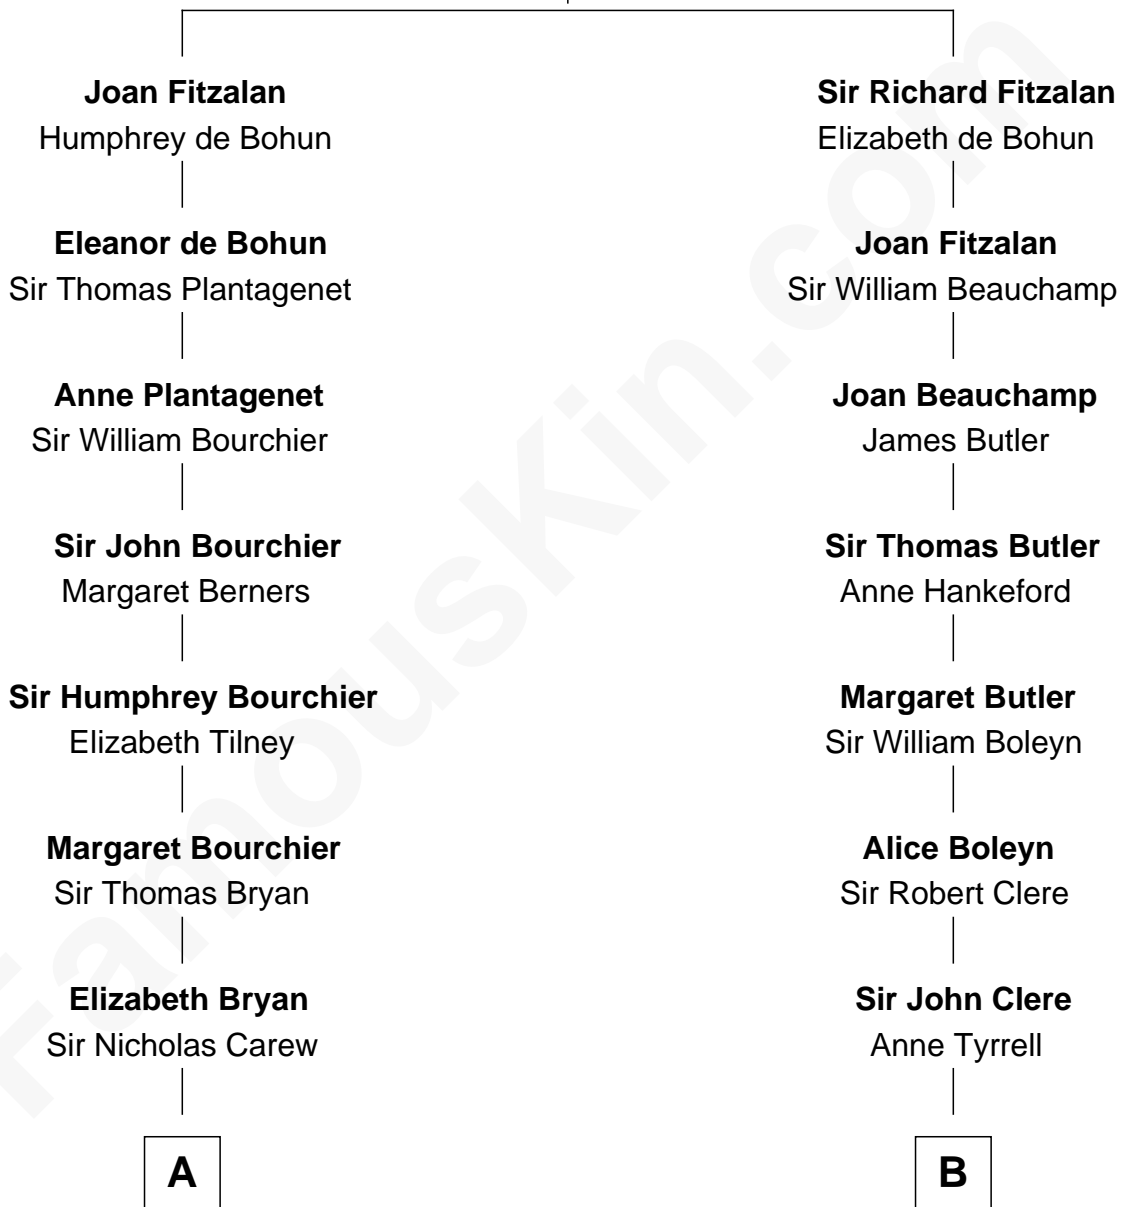

FamousKin.com

Relationship Chart of

Robert Treat Paine

Signer of the Declaration of Independence

14th cousin 7 times removed of

Treat Williams
TV & Movie Actor

Richard Fitzalan
Eleanor Plantagenet

A

Mary Carew
Sir Arthur Darcy

Sir Edward Darcy
Elizabeth Astley

Isabella Darcy
John Launce

Mary Launce
Rev. John Sherman

Abigail Sherman
Rev. Samuel Willard

Abigail Willard
Rev. Samuel Treat

Eunice Treat
Thomas Paine

Robert Treat Paine

Signer of Declaration of Independence

B

Sir Edmund Clere
Frances Fulmerston

Anne Clere
William Gilbert

Temperance Gilbert
John Alsop

Elizabeth Alsop
Richard Baldwin

Theophilus Baldwin
Elizabeth Canfield