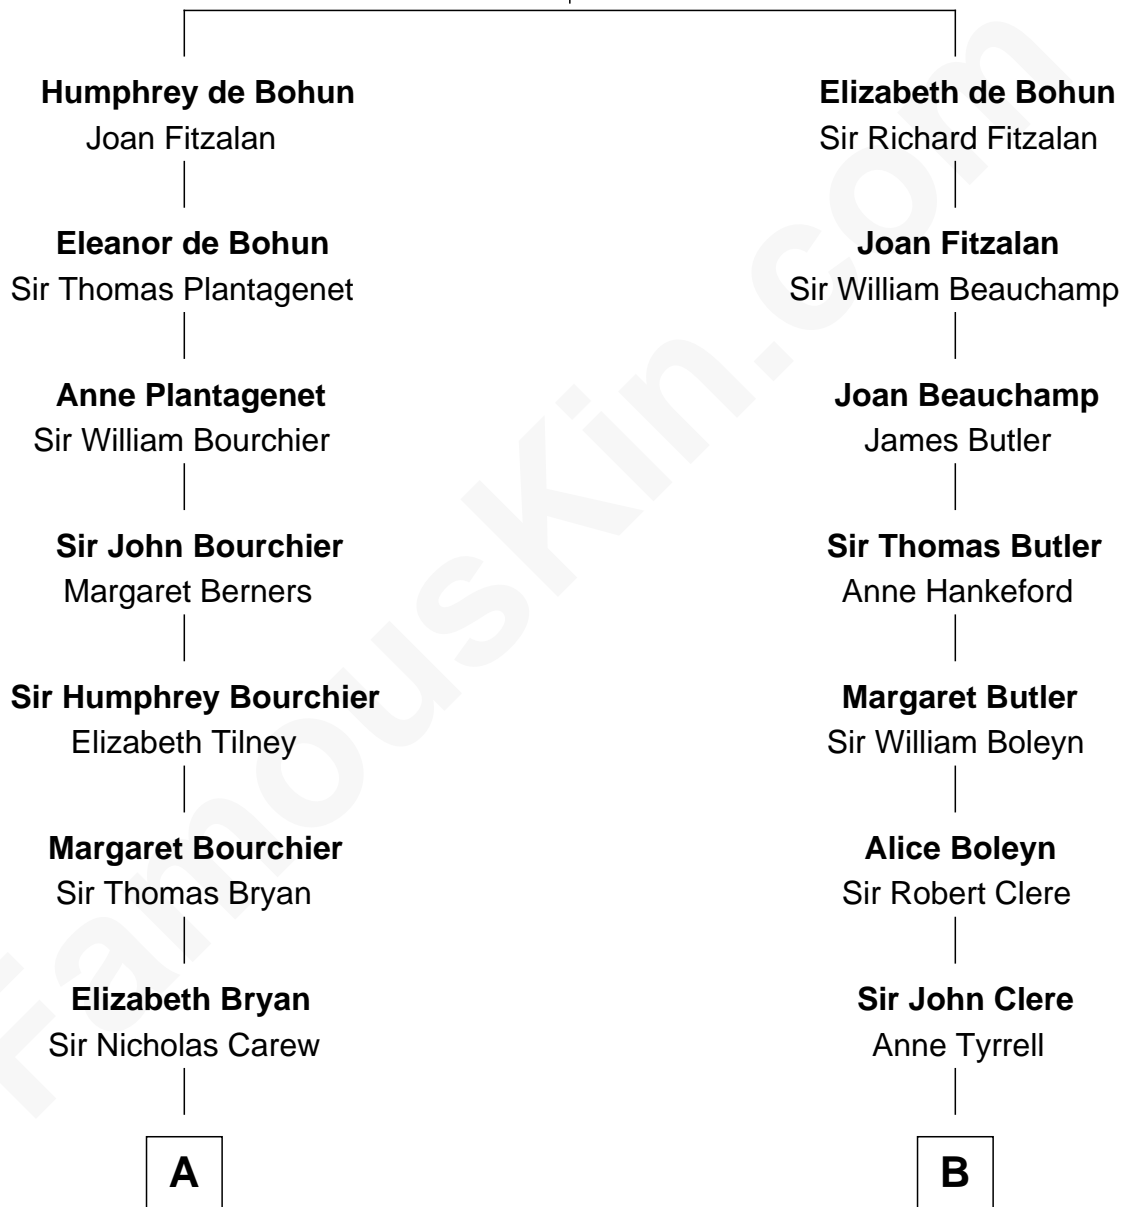

FamousKin.com

Relationship Chart of

Robert Treat Paine

Signer of the Declaration of Independence

14th cousin 7 times removed of

Treat Williams

TV & Movie Actor

Sir William de Bohun
Elizabeth de Badlesmere

C

Rufus M. Gillette

Abigail Payne

Mary Abigail Gillette

George Willey Andrew

Treat Payne Andrew

Eleanor Barnum

Marian Andrew