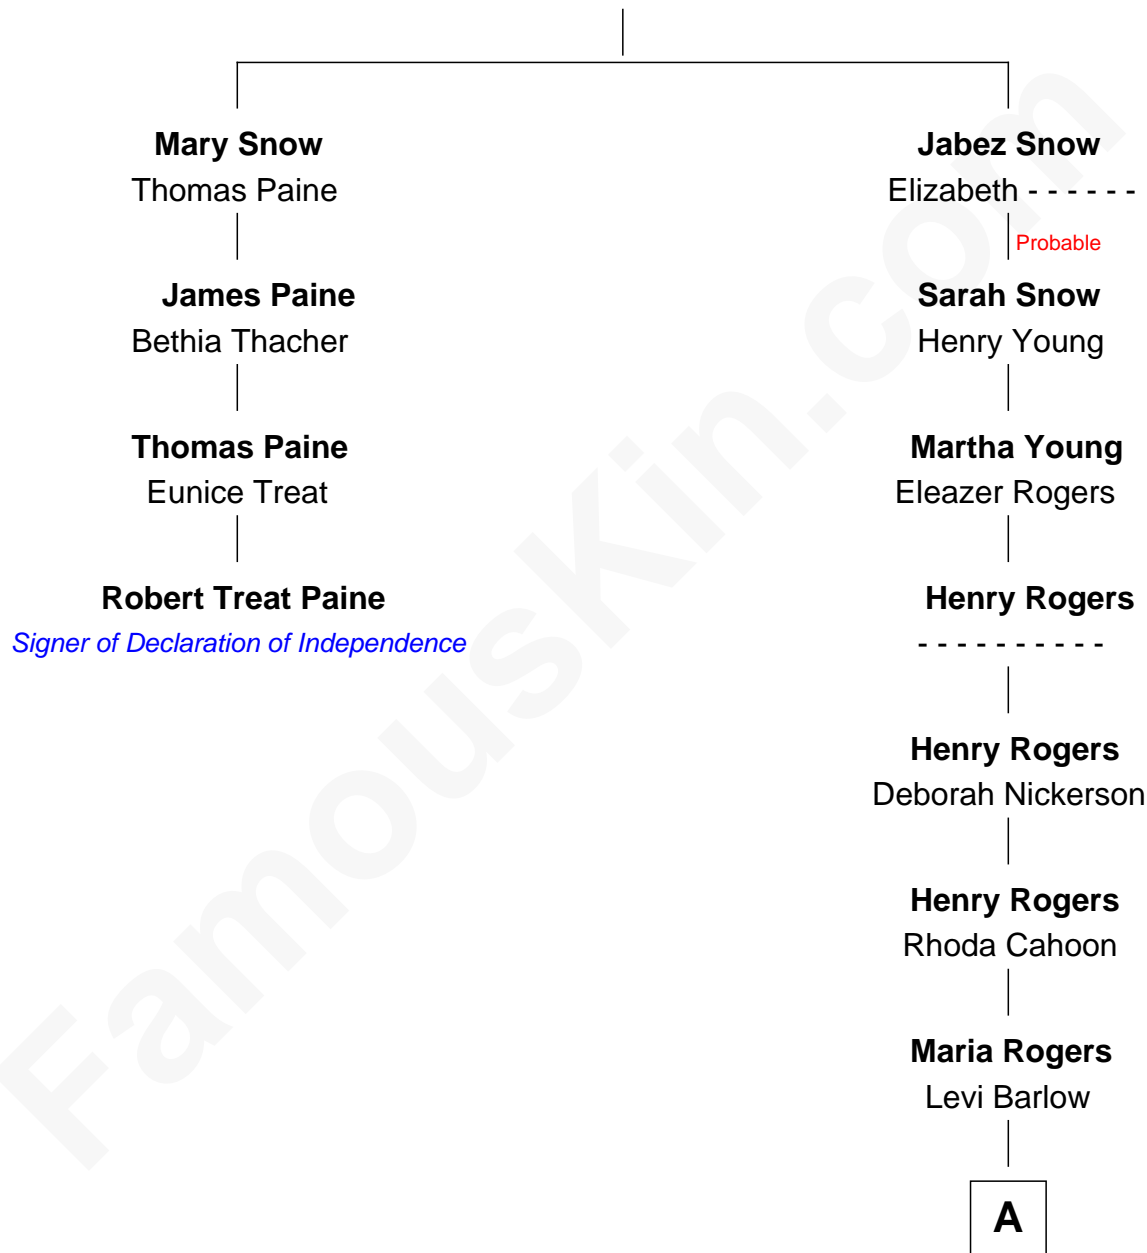

FamousKin.com

Relationship Chart of

Robert Treat Paine

Signer of the Declaration of Independence

3rd cousin 8 times removed of

Don Winslow

Author and Screenwriter

Nicholas Snow
Constance Hopkins

A

—
Almira Barlow

William Henry Winslow

—
William Leonard Winslow

Jane McIntosh

—
Lloyd Robert Winslow

Dorothy Grace Dandeno

—
Donald Lloyd Winslow

Ottis Mary Scheuermann

—
Don Winslow

Suspense Novelist