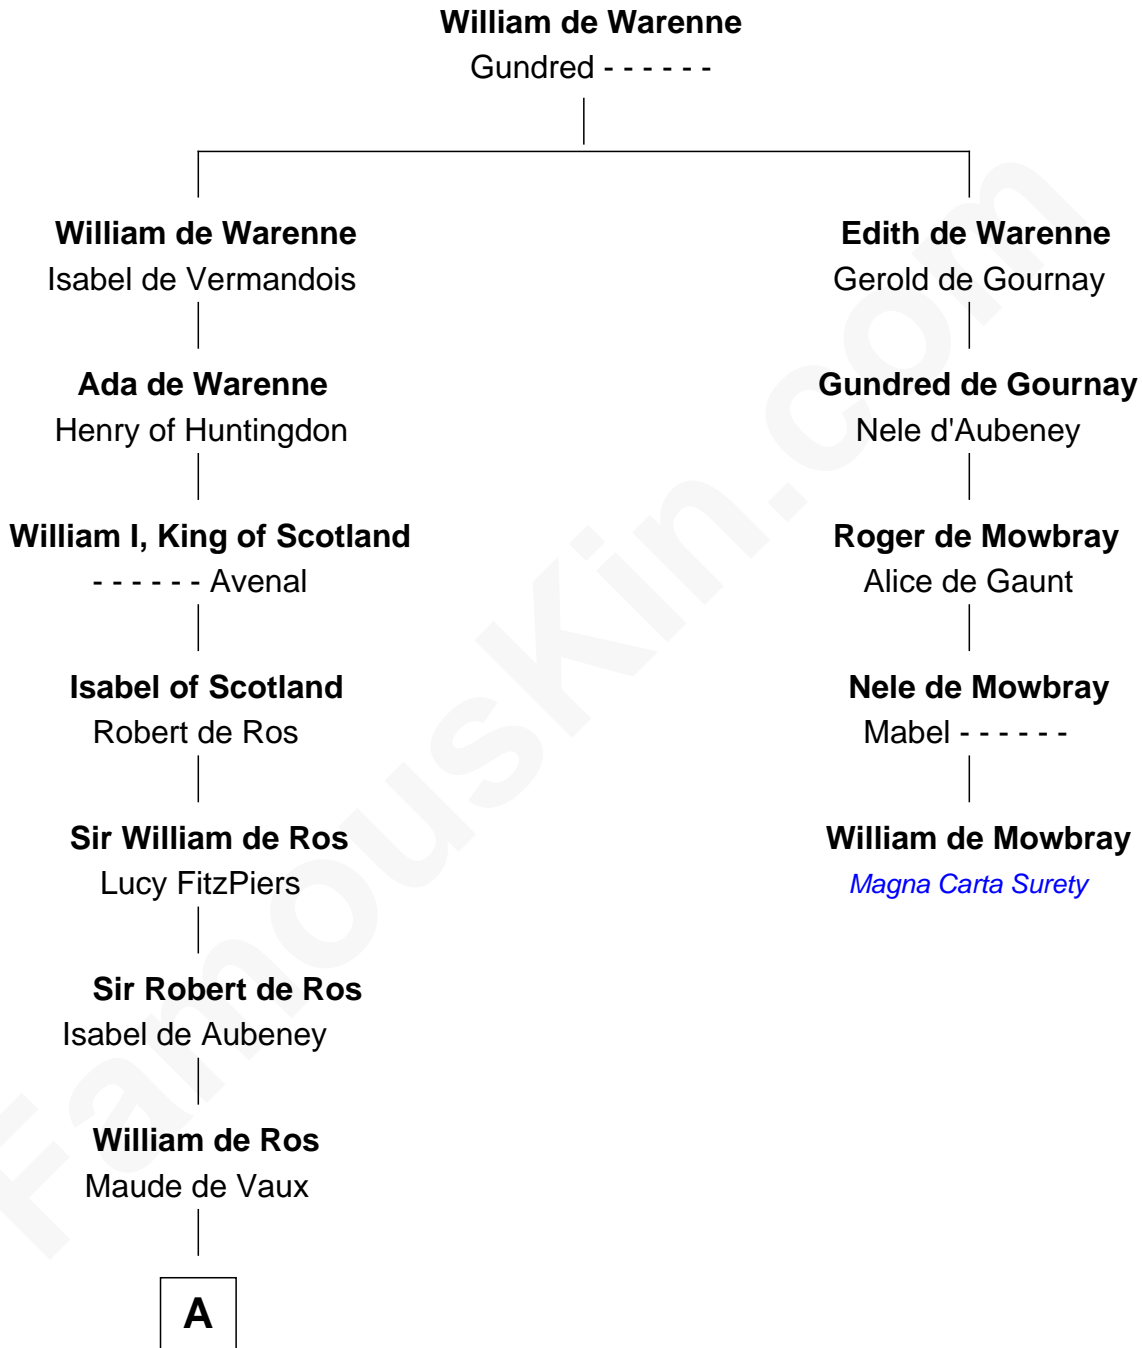

# FamousKin.com

## Relationship Chart of

### Robert Treat Paine

Signer of the Declaration of Independence

4th cousin 17 times removed of

**William de Mowbray**  
Magna Carta Surety

**A**

—  
**Sir William de Ros**  
Margery de Badlesmere

—  
**Maud de Roos**  
John de Welles