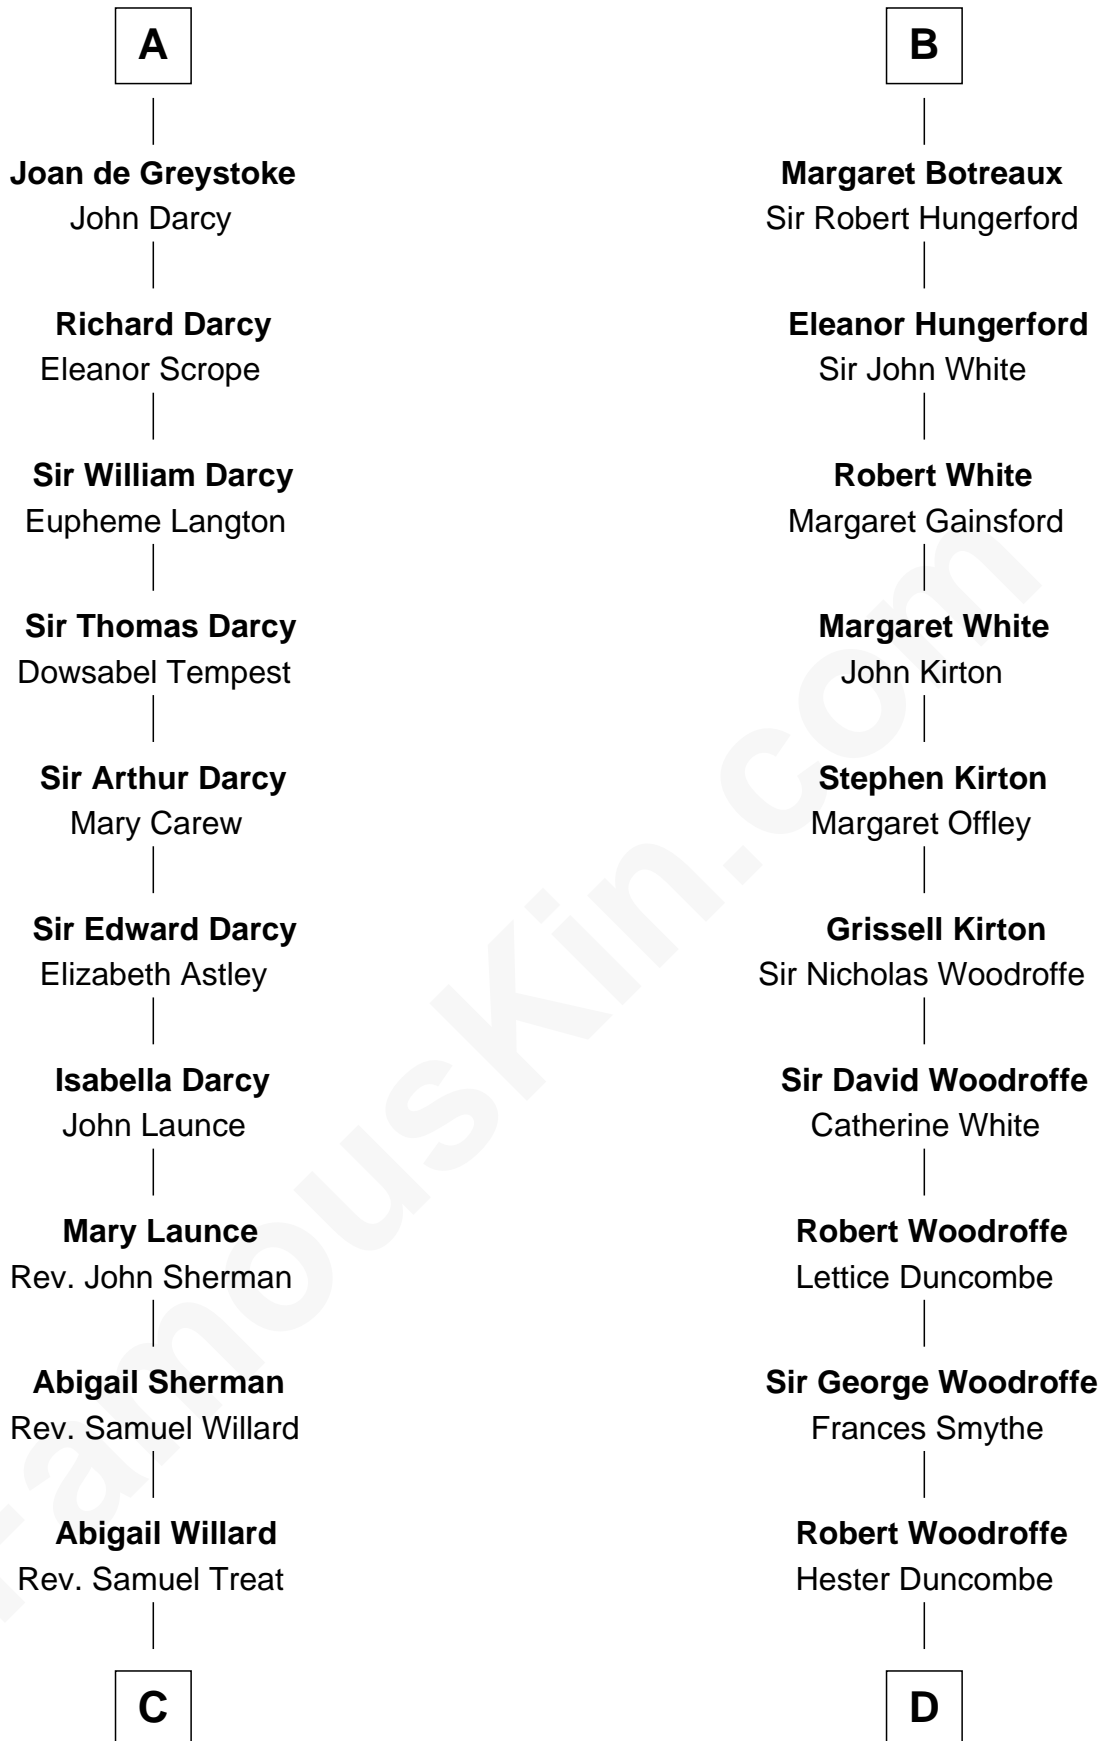

FamousKin.com

Relationship Chart of

Robert Treat Paine

Signer of the Declaration of Independence

18th cousin 3 times removed of

Guillermo Billinghurst
31st President of Peru

C

Eunice Treat
Thomas Paine

Robert Treat Paine
Signer of Declaration of Independence

D

Lettice Woodroffe
William Billinghurst

Rev. William Billinghurst
Catharine Bellas

Robert Billinghurst
Maria Francisca Agrelo

Guillermo Eugenio Billinghurst
Belisaria Angulo