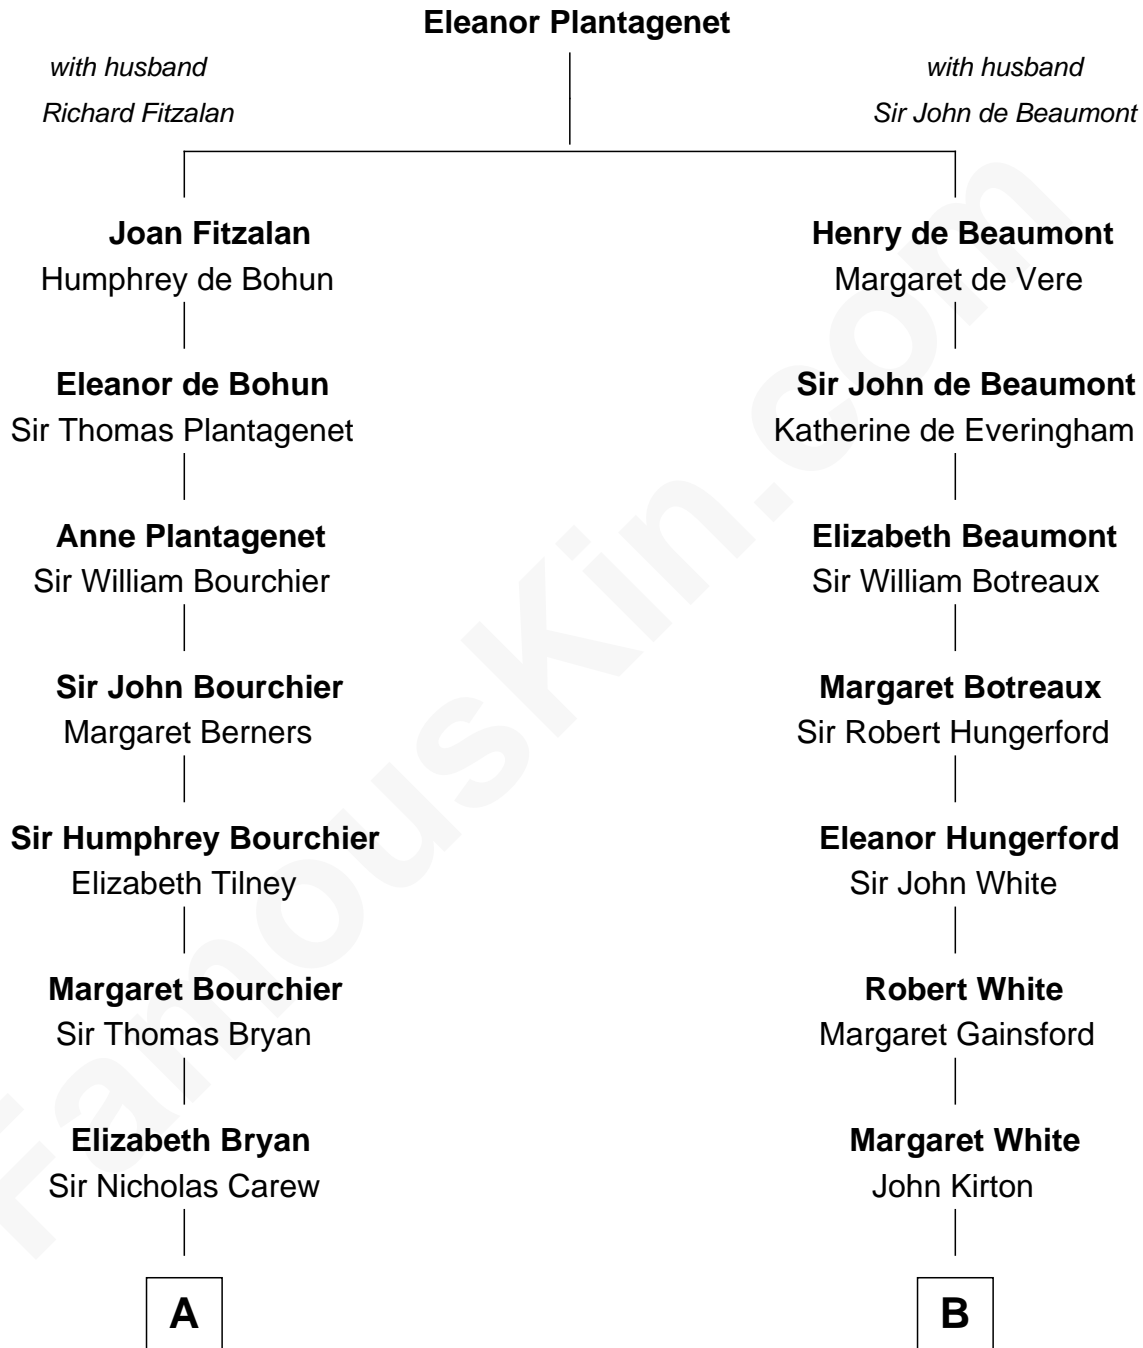

FamousKin.com

Relationship Chart of

Robert Treat Paine

Signer of the Declaration of Independence

14th cousin 5 times removed of

Susana Ferrari Billinghamurst

Argentine Aviation Pioneer

C

Lisandro Billinghamurst

Ana Kidd

Rosa Laureana Billinghamurst

Alfredo Ferrari

Susana Ferrari Billinghamurst

Argentine Aviation Pioneer

FamousKin.com