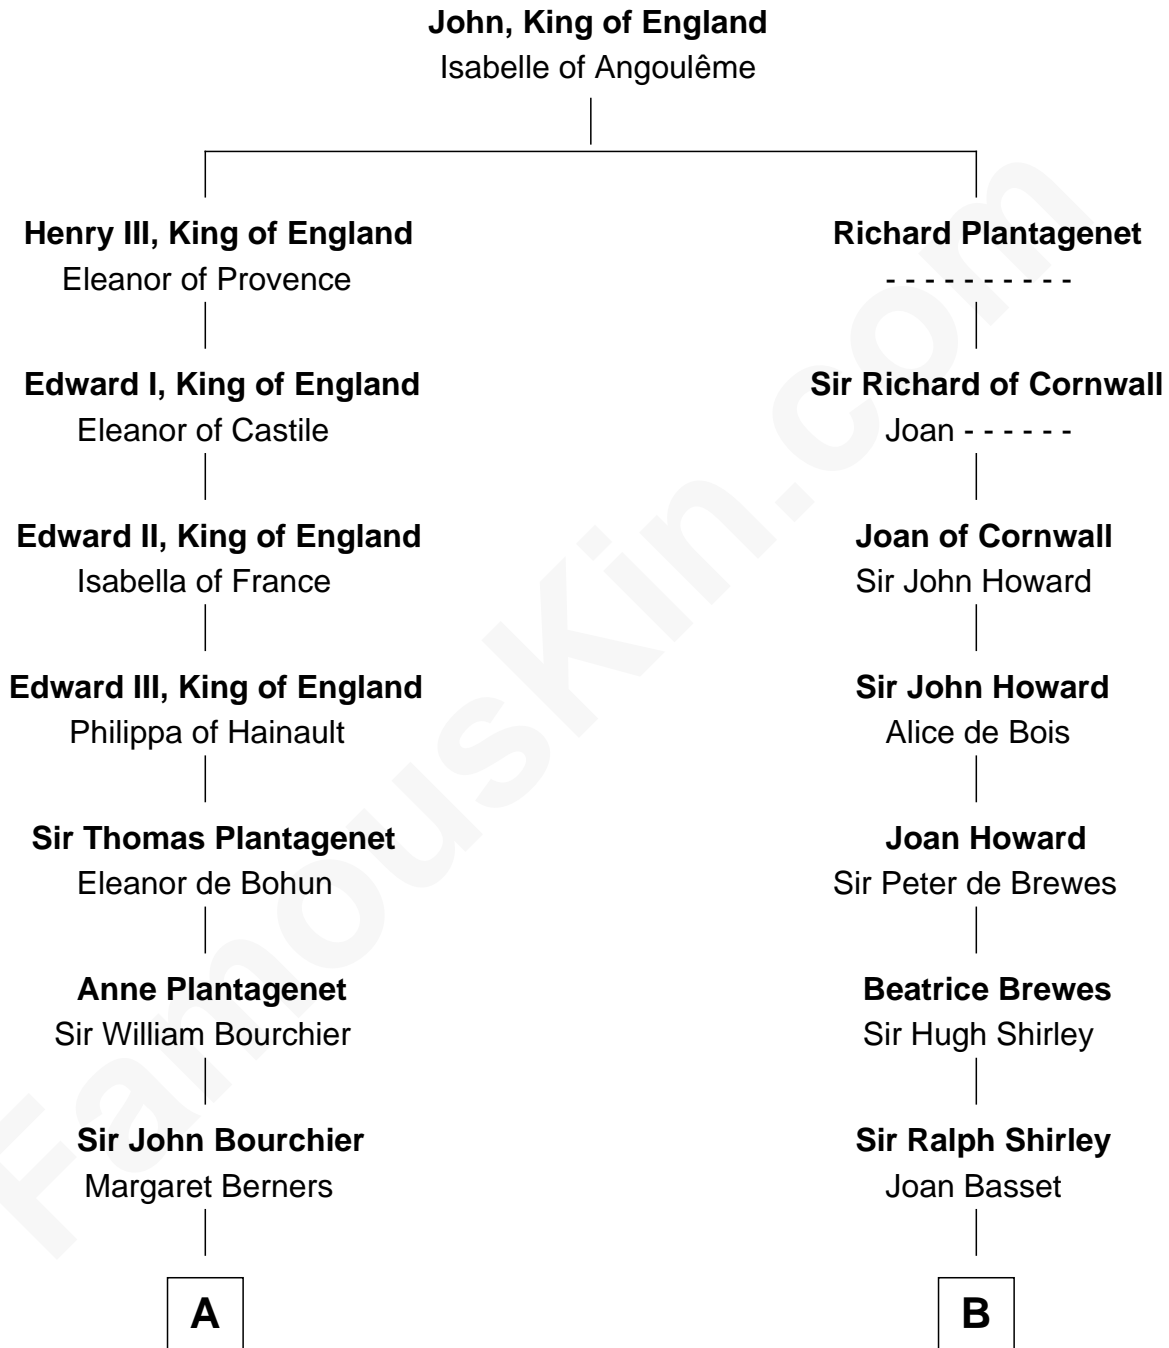

FamousKin.com

Relationship Chart of

Robert Treat Paine

Signer of the Declaration of Independence

17th cousin 3 times removed of

Eugene Foss

45th Governor of Massachusetts

C

—
Susanna Hallett
Col. Heman Bangs

—
Amanda Bangs
Samuel Bartlett Foss

—
George Edmund Foss
Marcia Cordelia Noble

—
Eugene Foss
45th Governor of Massachusetts

FamousKin.com