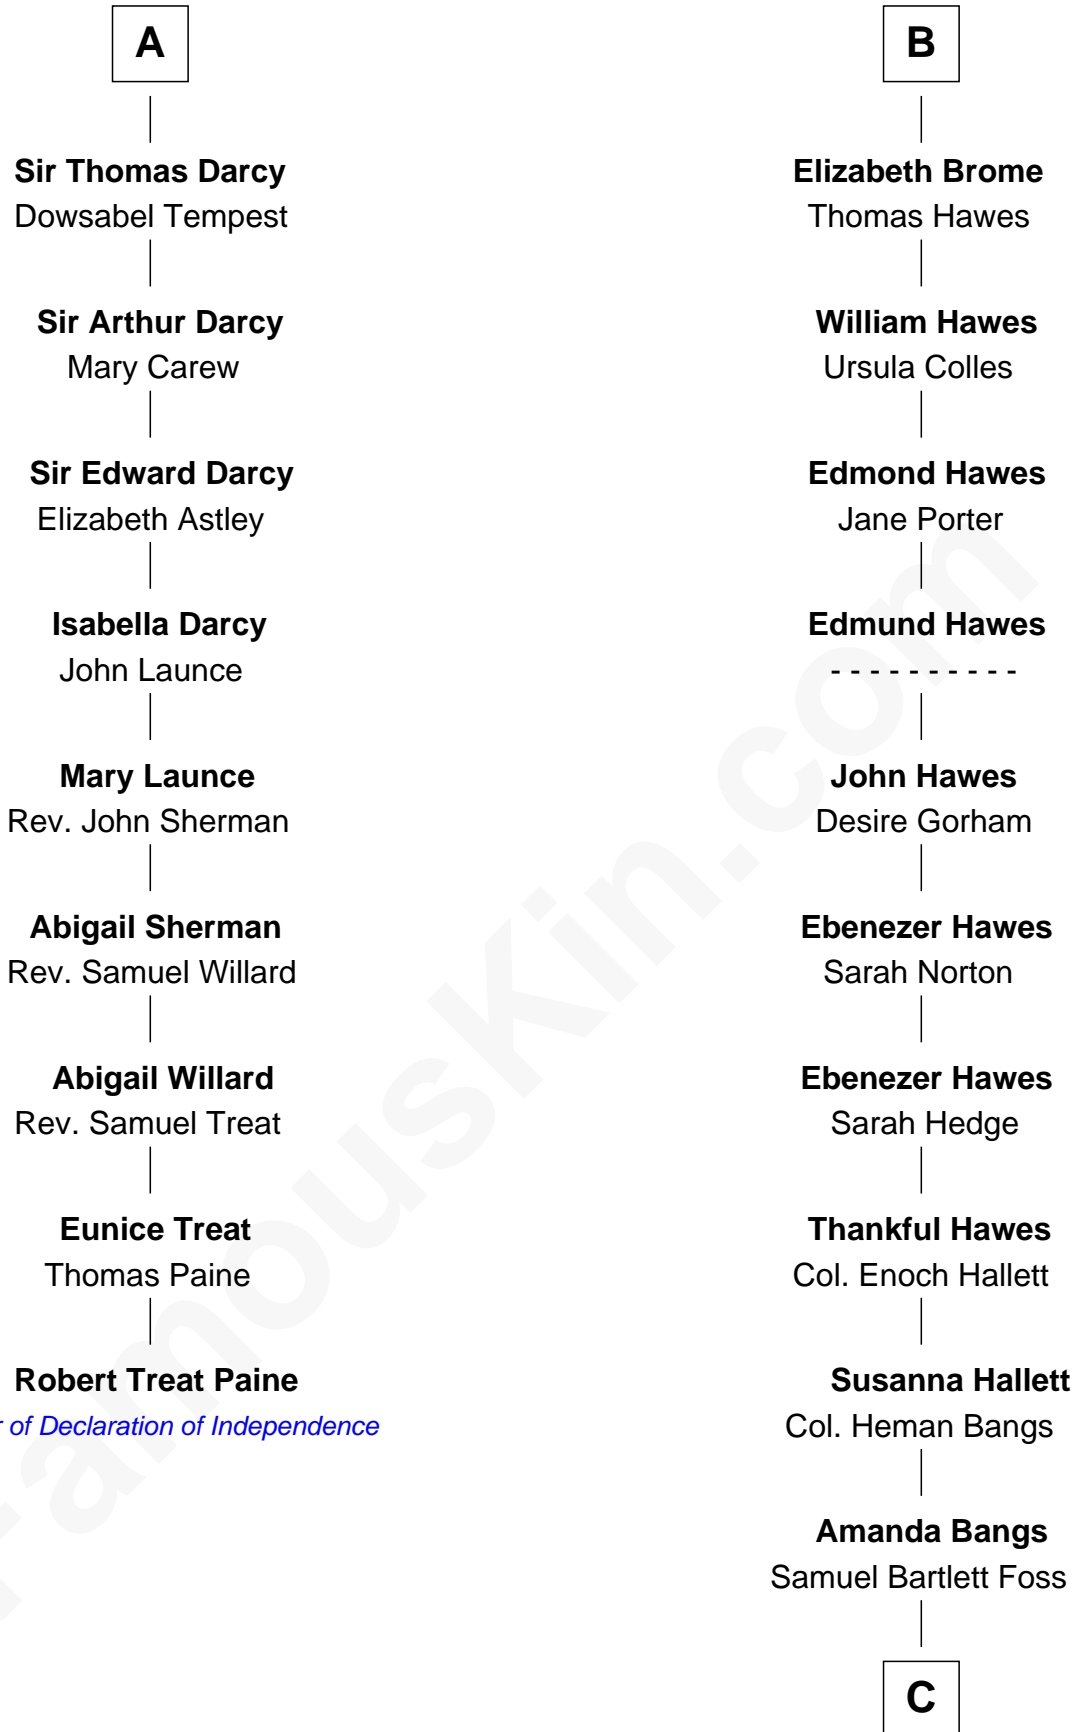

FamousKin.com

Relationship Chart of

Robert Treat Paine

Signer of the Declaration of Independence

15th cousin 3 times removed of

Eugene Foss

45th Governor of Massachusetts

Sir Robert de Ros

Isabel de Aubeney

C

George Edmund Foss

Marcia Cordelia Noble

Eugene Foss

45th Governor of Massachusetts

FamousKin.com