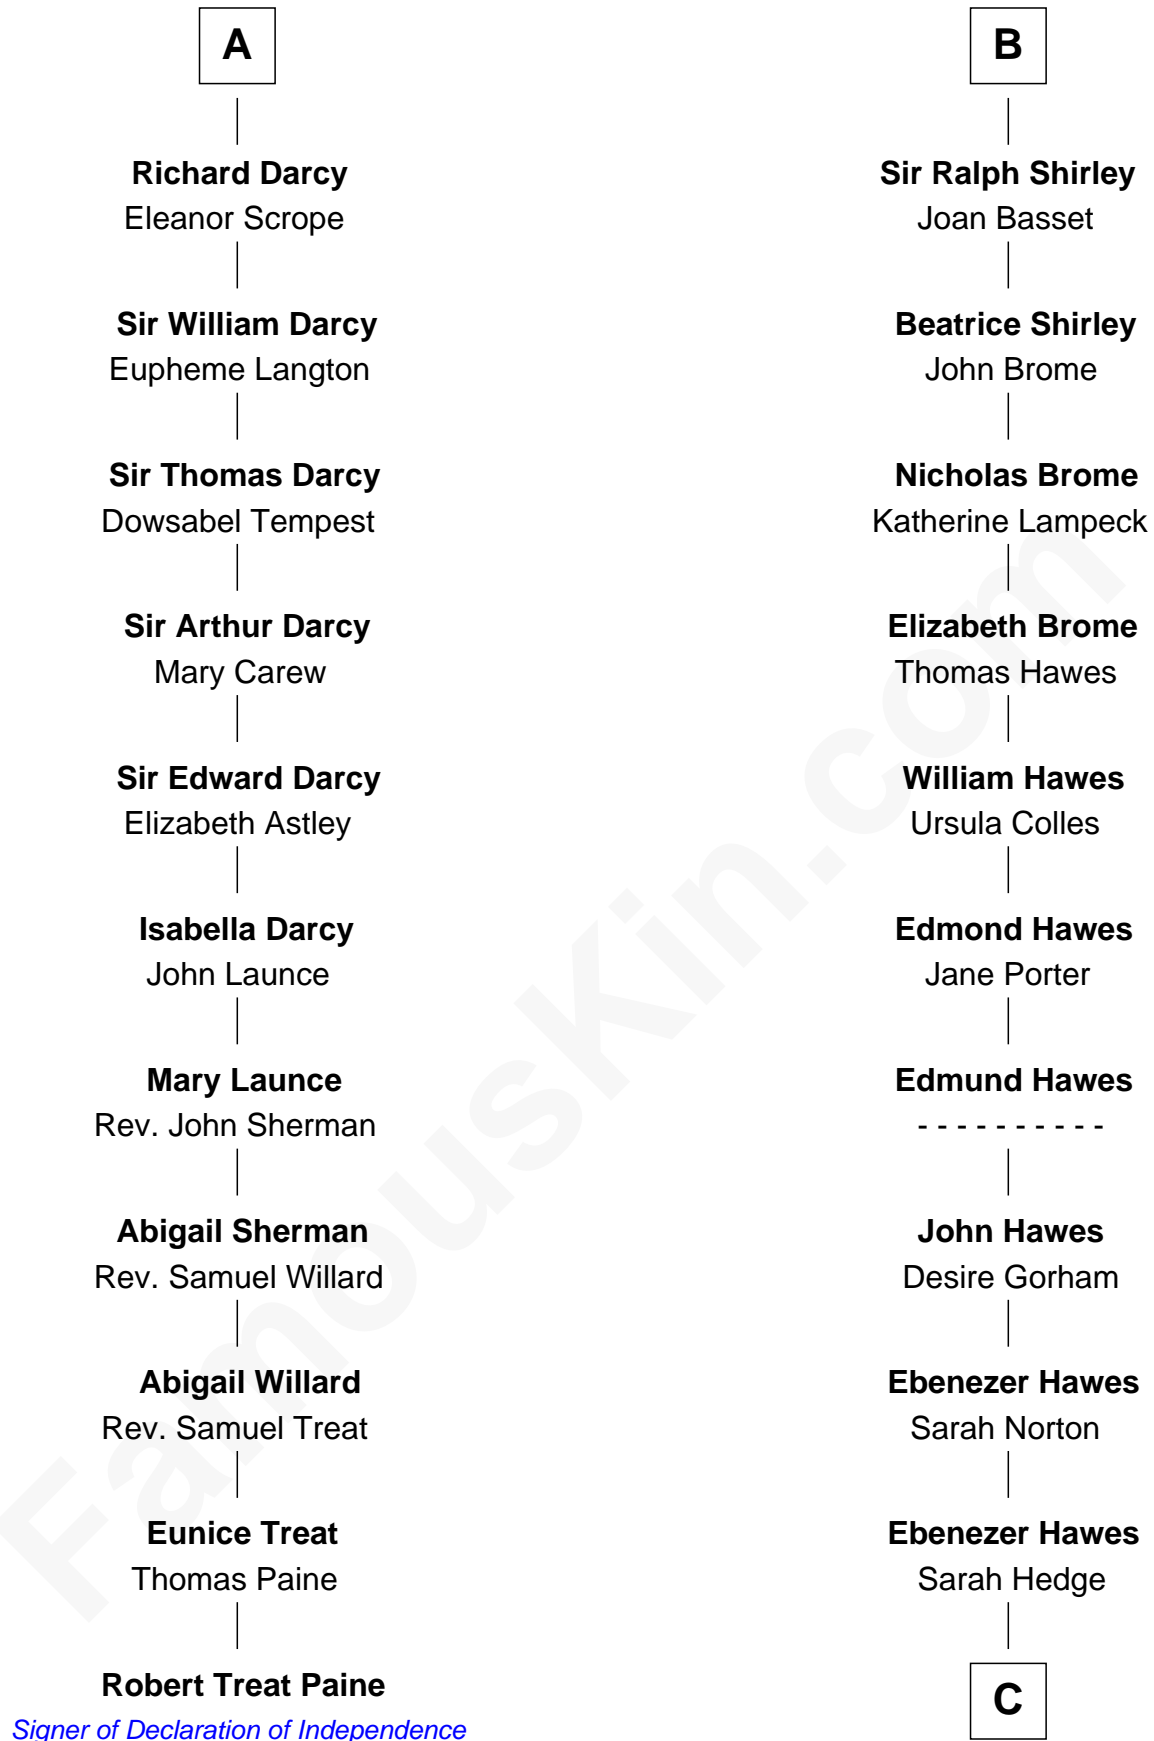

FamousKin.com

Relationship Chart of

Robert Treat Paine

Signer of the Declaration of Independence

17th cousin 4 times removed of

Eugene Foss

45th Governor of Massachusetts

Sir William Longespee

Ela of Salisbury

C

Thankful Hawes
Col. Enoch Hallett

Susanna Hallett
Col. Heman Bangs

Amanda Bangs
Samuel Bartlett Foss

George Edmund Foss
Marcia Cordelia Noble

Eugene Foss

45th Governor of Massachusetts